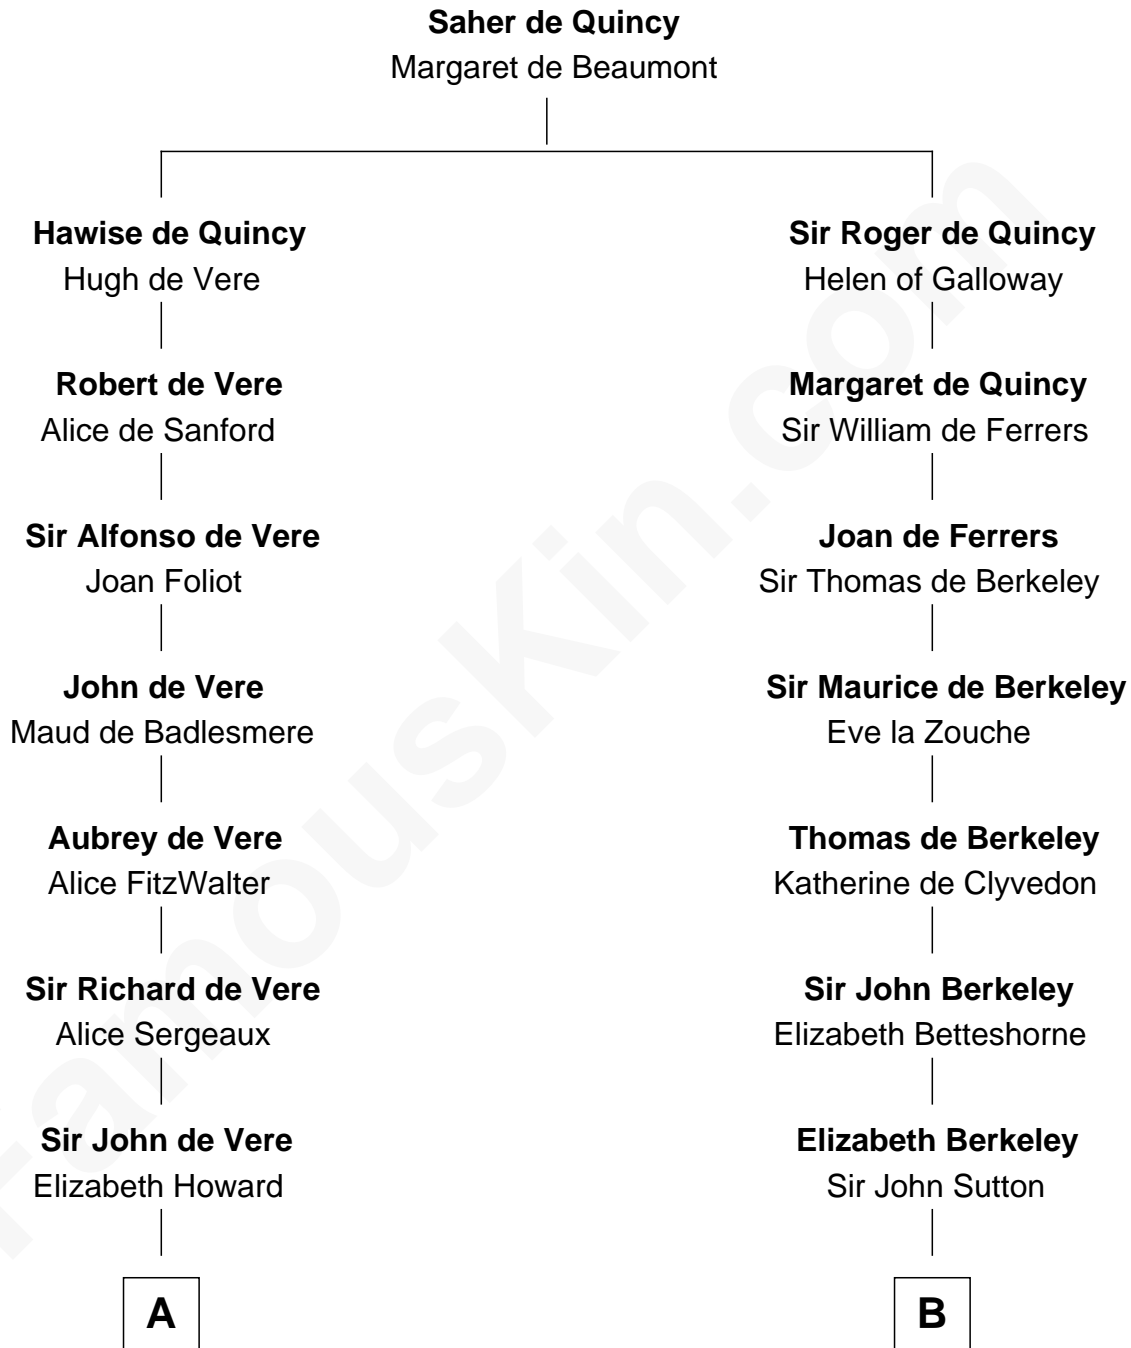

FamousKin.com
Relationship Chart of
James Russell Lowell
American "Fireside" Poet

19th cousin 2 times removed of

Allen Dulles
5th Director of the C.I.A.

C

John Lowell
Rebecca Russell

Rev. Charles Lowell
Harriet Brackett Spence