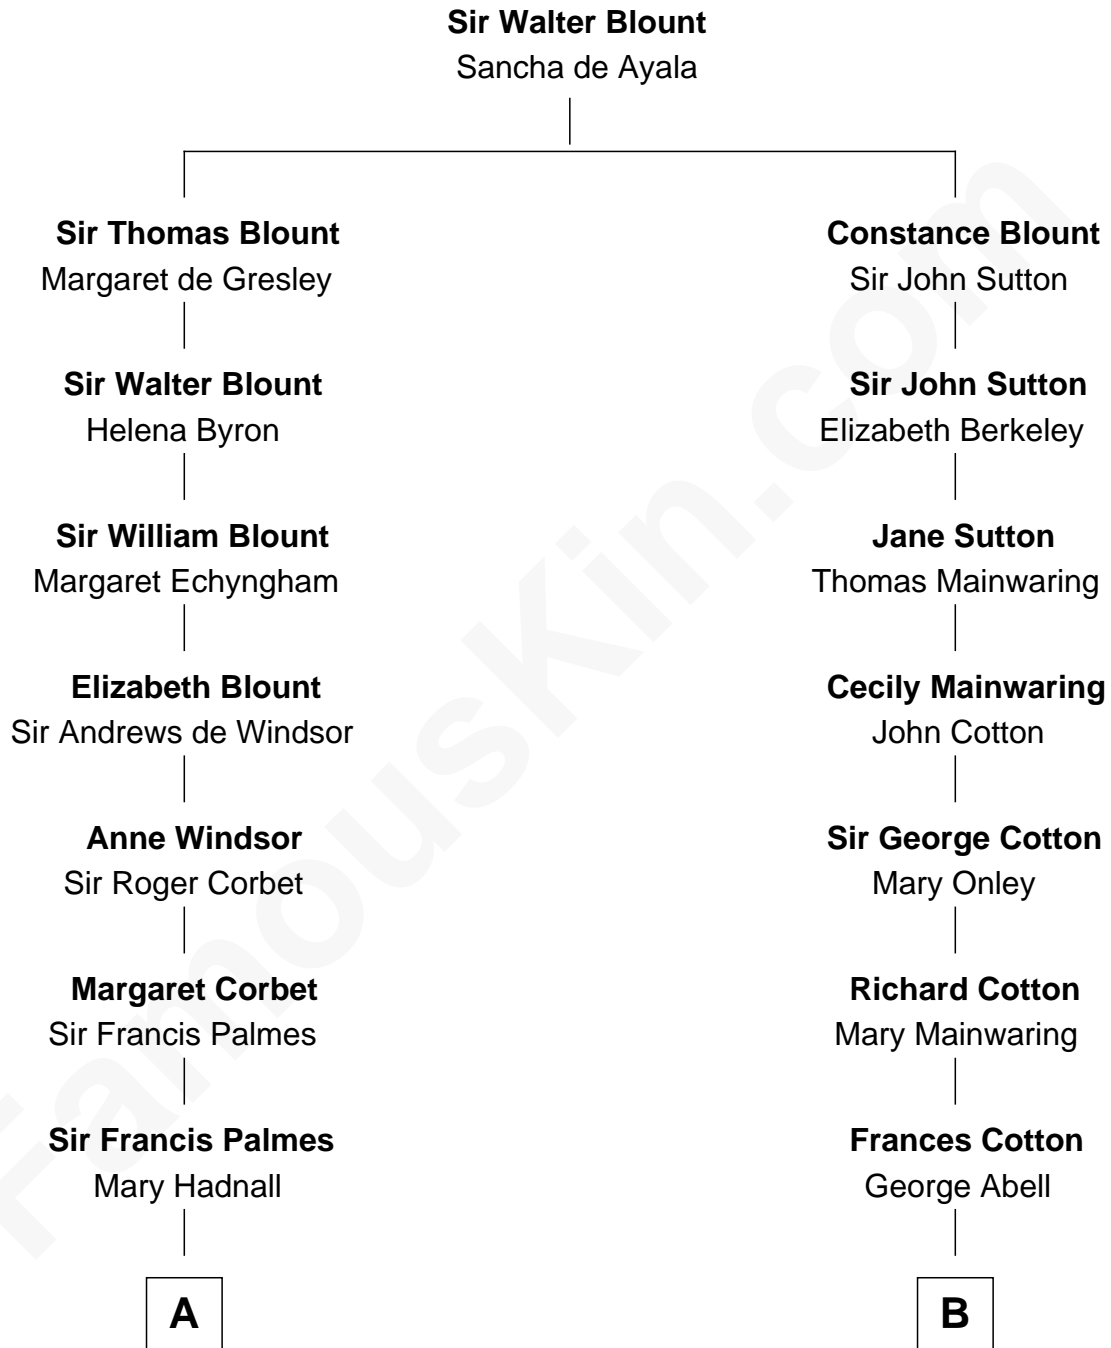

**FamousKin.com**  
**Relationship Chart of**  
**James Russell Lowell**  
*American "Fireside" Poet*

**14th cousin 2 times removed of**

**John Foster Dulles**  
*52nd U.S. Secretary of State*

**A**

**Andrew Palmes**  
Elizabeth Harrison

**Elizabeth Palmes**  
Robert Chambers

**Charles Chambers**  
Rebecca Patefield

**Rebecca Chambers**  
Daniel Russell

**James Russell**  
Katharine Graves

**Rebecca Russell**  
John Lowell

**Rev. Charles Lowell**  
Harriet Brackett Spence