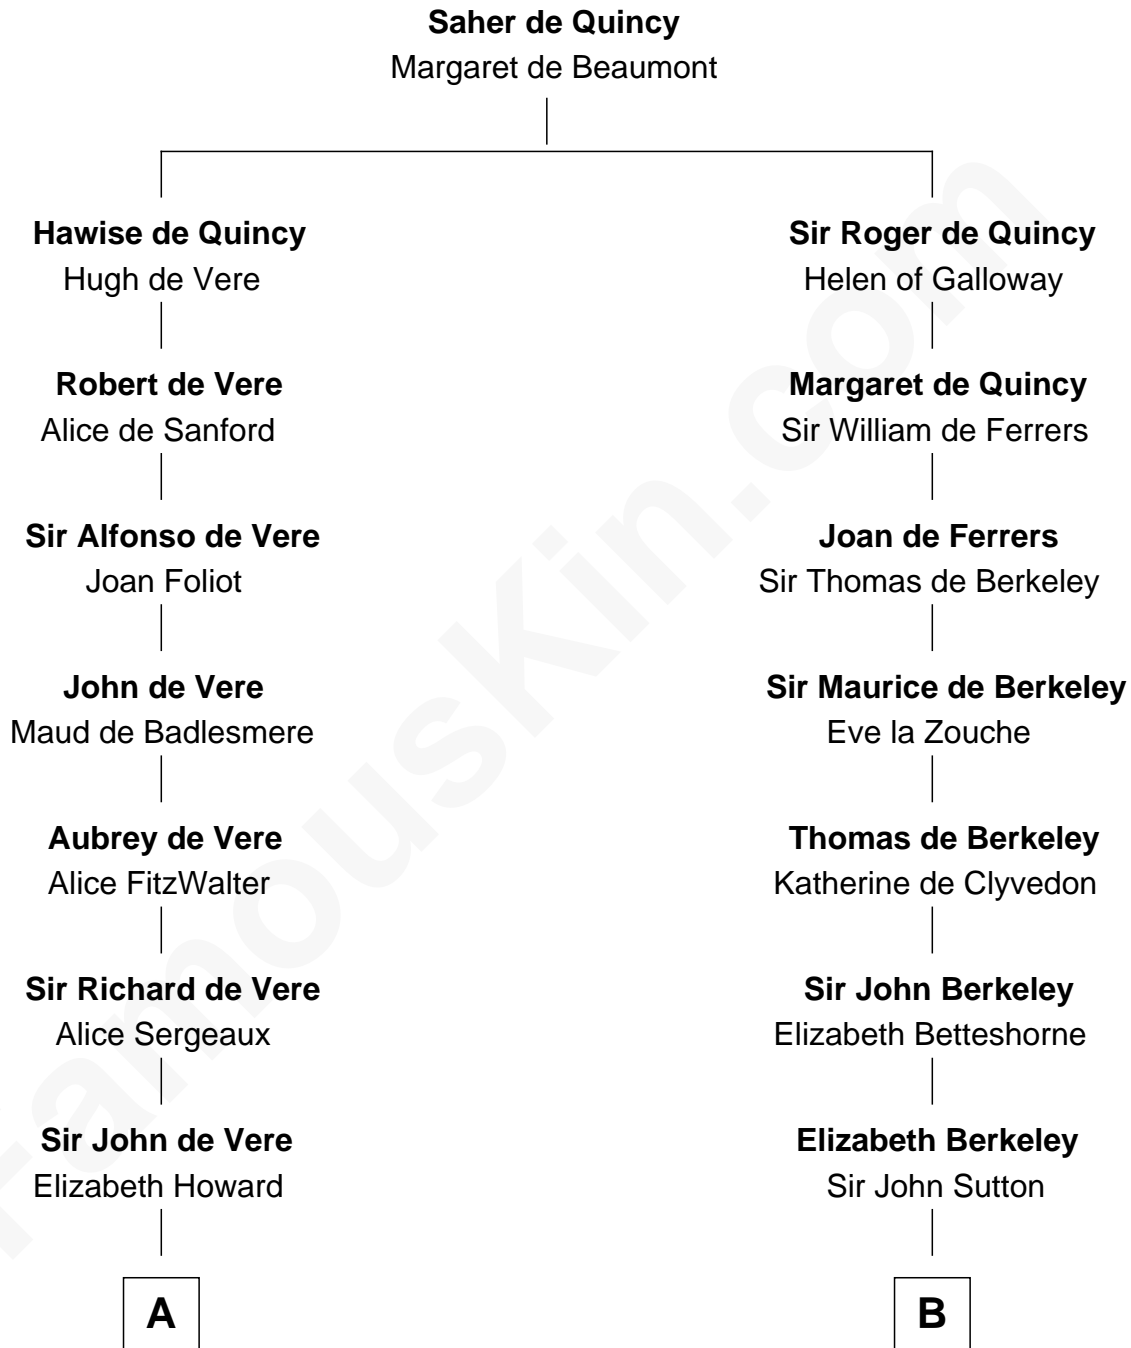

FamousKin.com
Relationship Chart of
James Russell Lowell
American "Fireside" Poet

19th cousin 2 times removed of

John Foster Dulles
52nd U.S. Secretary of State

C

John Lowell
Rebecca Russell

Rev. Charles Lowell
Harriet Brackett Spence