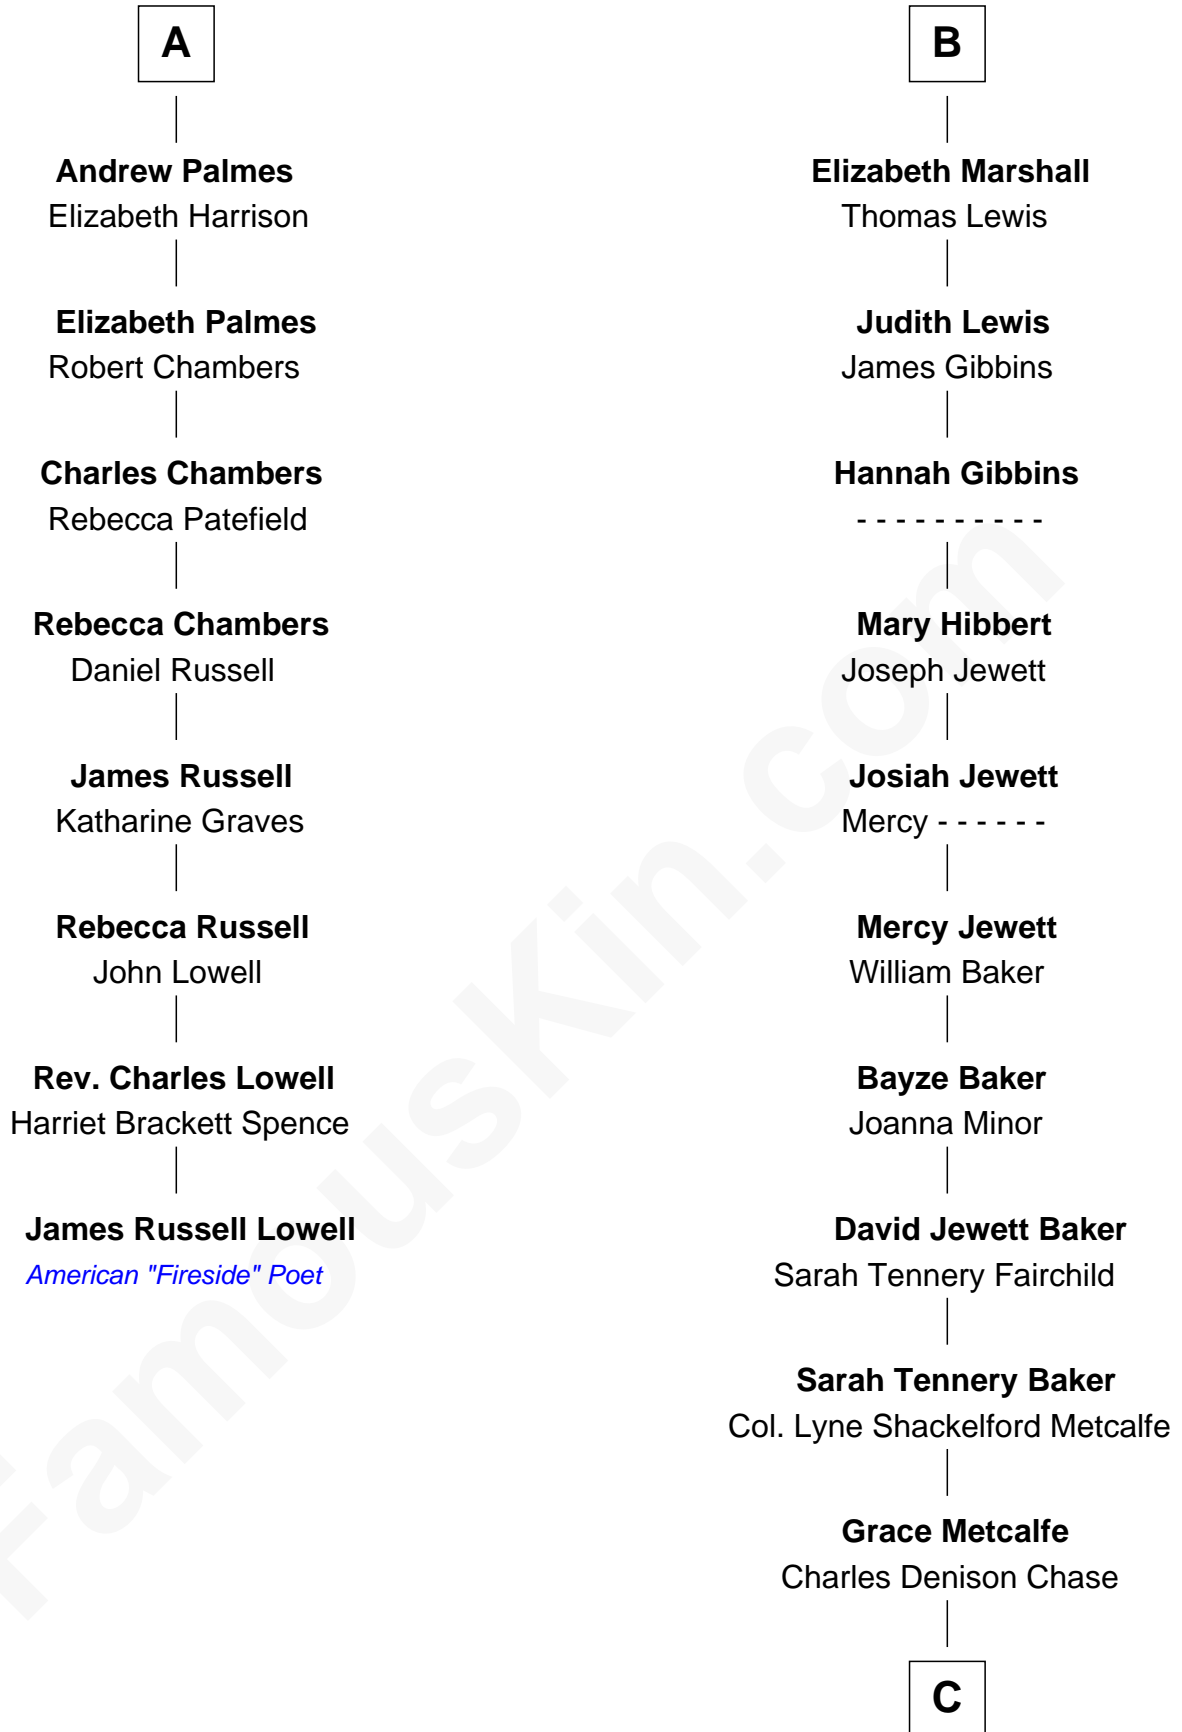

FamousKin.com
Relationship Chart of
James Russell Lowell
American "Fireside" Poet

14th cousin 5 times removed of
Chevy Chase
Comedian, Actor and Writer

C

Edward Leigh Chase

Mabel Penrose Tinsley

Edward Tinsley Chase

Cathalene Parker Browning

Chevy Chase

Comedian, Actor and Writer

FamousKin.com