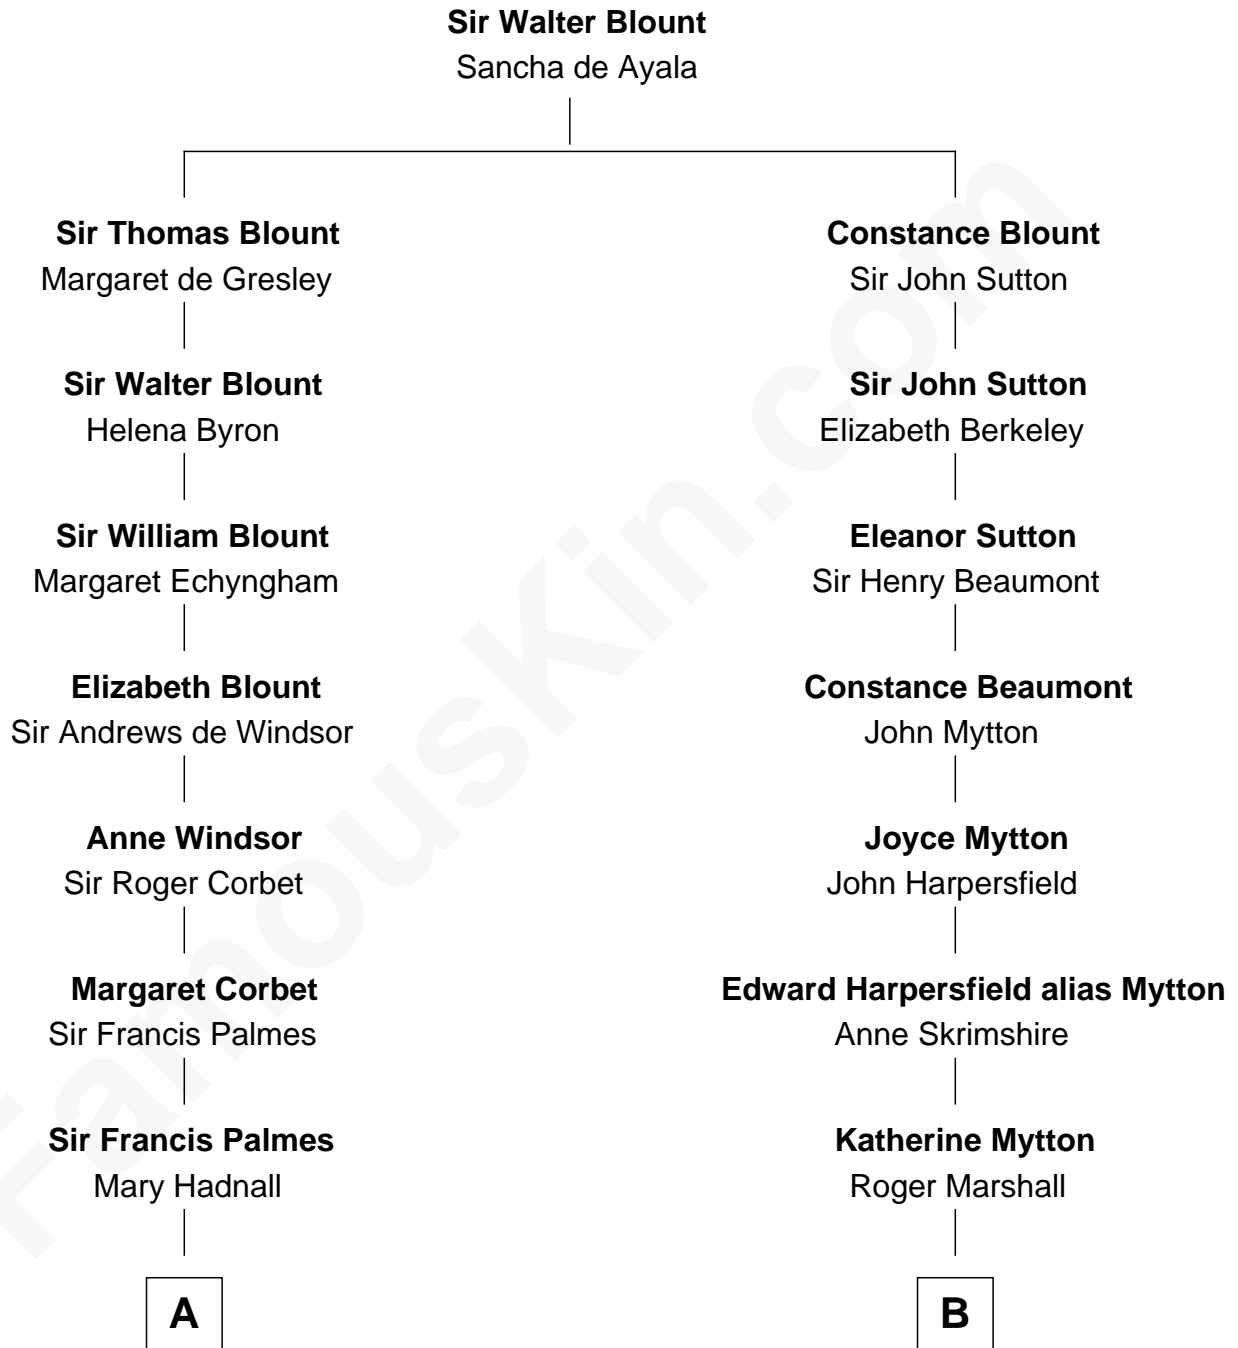

FamousKin.com
Relationship Chart of
James Russell Lowell
American "Fireside" Poet

14th cousin 5 times removed of
Chevy Chase
Comedian, Actor and Writer

C

Edward Leigh Chase

Mabel Penrose Tinsley

Edward Tinsley Chase