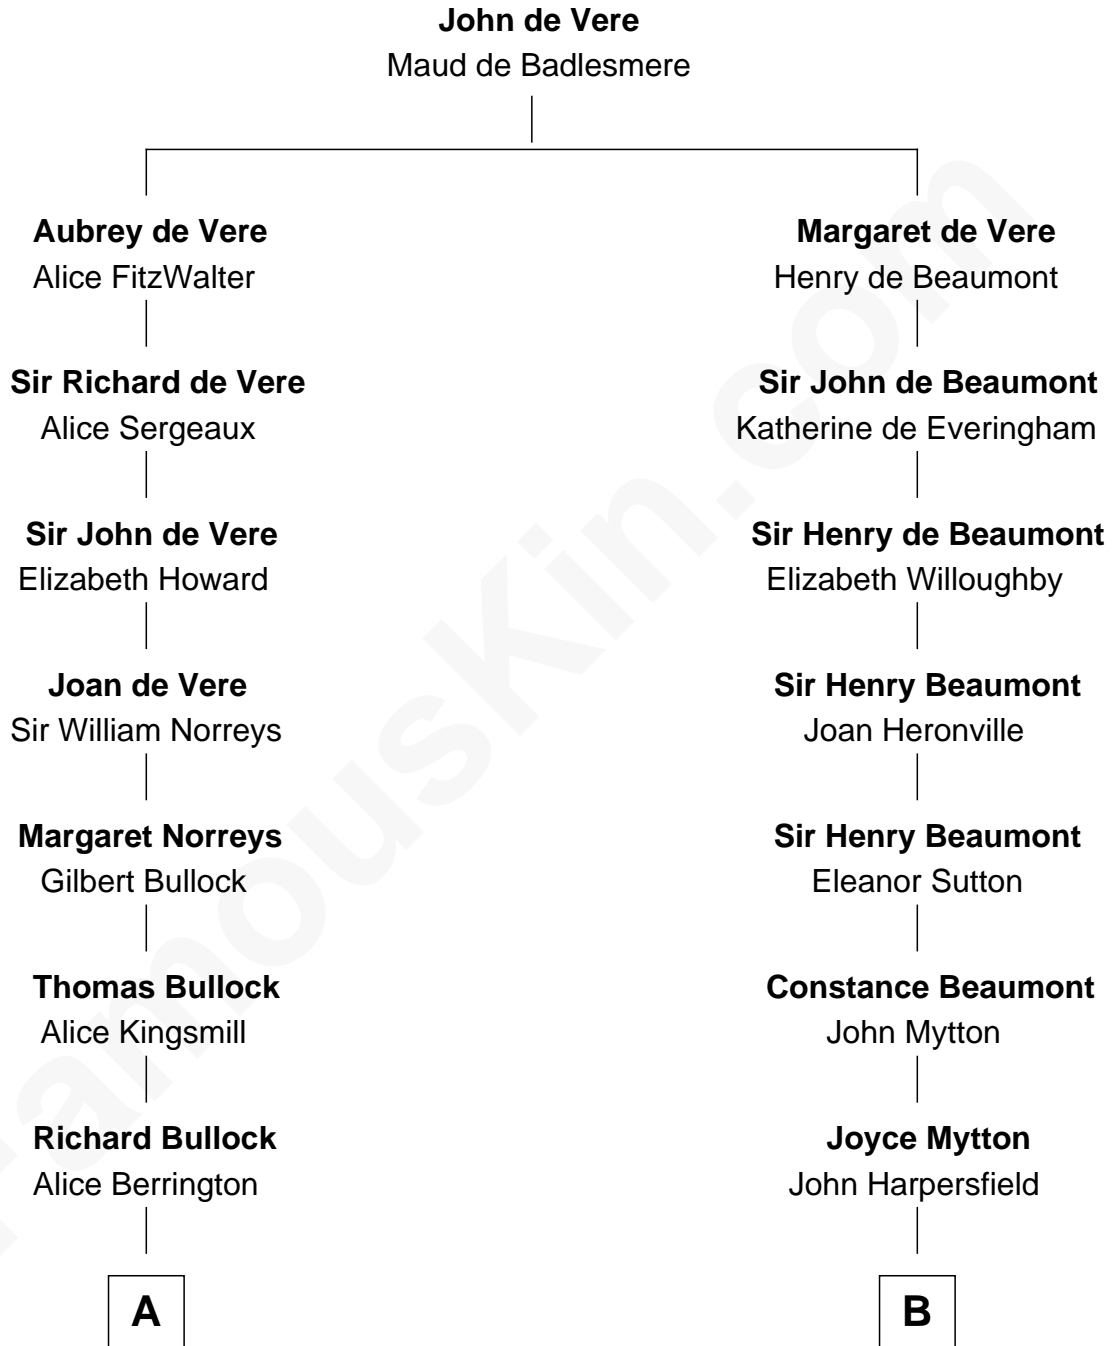

FamousKin.com

Relationship Chart of

James Russell Lowell

American "Fireside" Poet

15th cousin 6 times removed of

Chevy Chase
Comedian, Actor and Writer

C

Sarah Tennery Baker

Col. Lyne Shackelford Metcalfe

Grace Metcalfe

Charles Denison Chase

Edward Leigh Chase

Mabel Penrose Tinsley

Edward Tinsley Chase

Cathalene Parker Browning

Chevy Chase