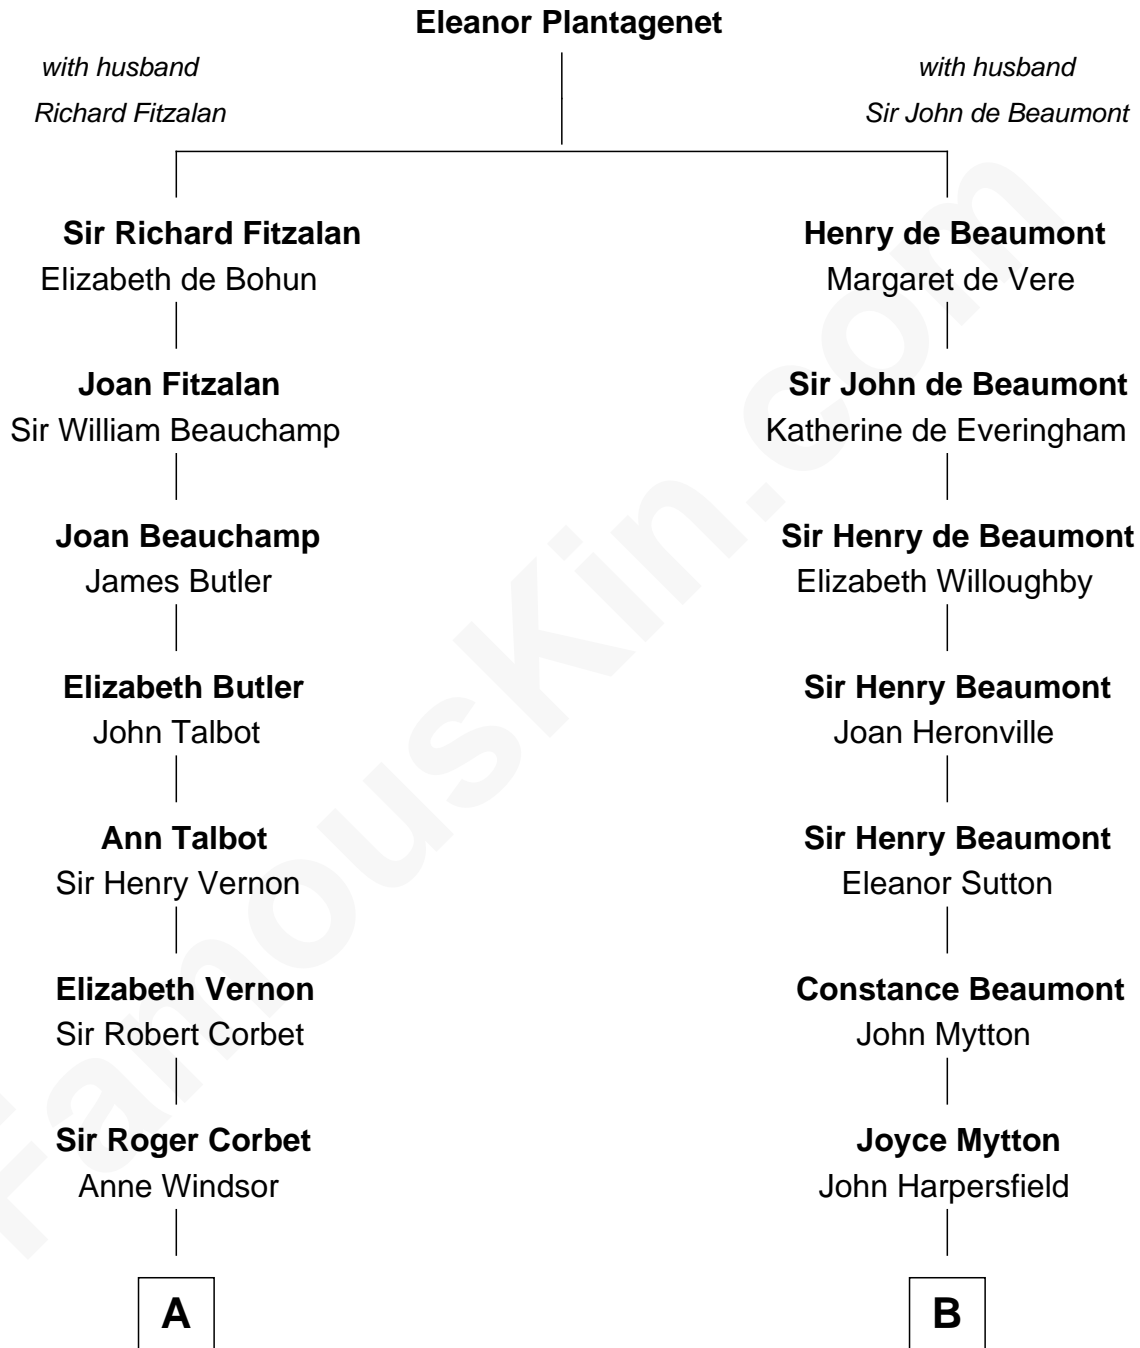

## Relationship Chart of

### James Russell Lowell

American "Fireside" Poet

16th cousin 5 times removed of

**Chevy Chase**  
Comedian, Actor and Writer

**C**

**Sarah Tennery Baker**

Col. Lyne Shackelford Metcalfe

**Grace Metcalfe**