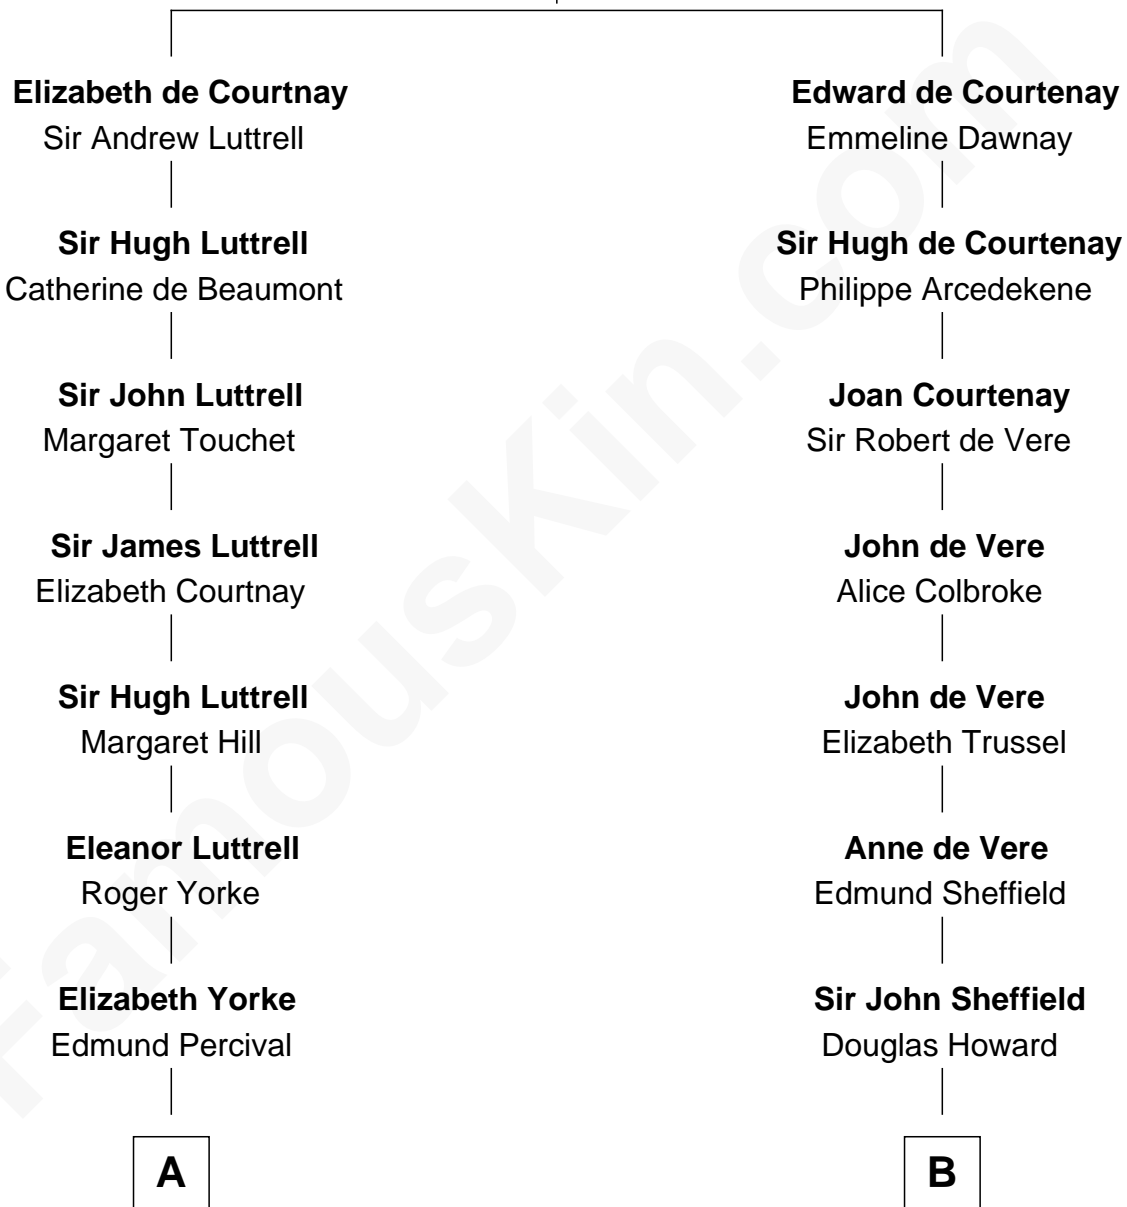

FamousKin.com
Relationship Chart of
James Russell Lowell
American "Fireside" Poet

15th cousin 6 times removed of
Ellen DeGeneres
Comedienne and TV Personality

Sir Hugh de Courtnay
 Margaret de Bohun

C

Joseph C. DeGeneres

Mary Whittemore

Alfred George DeGeneres

Julia E. Billiu

Elliot Everett DeGeneres

Ruth Elodie Martin

Elliot Everett DeGeneres

Betty Jane Pfeffer

Ellen DeGeneres