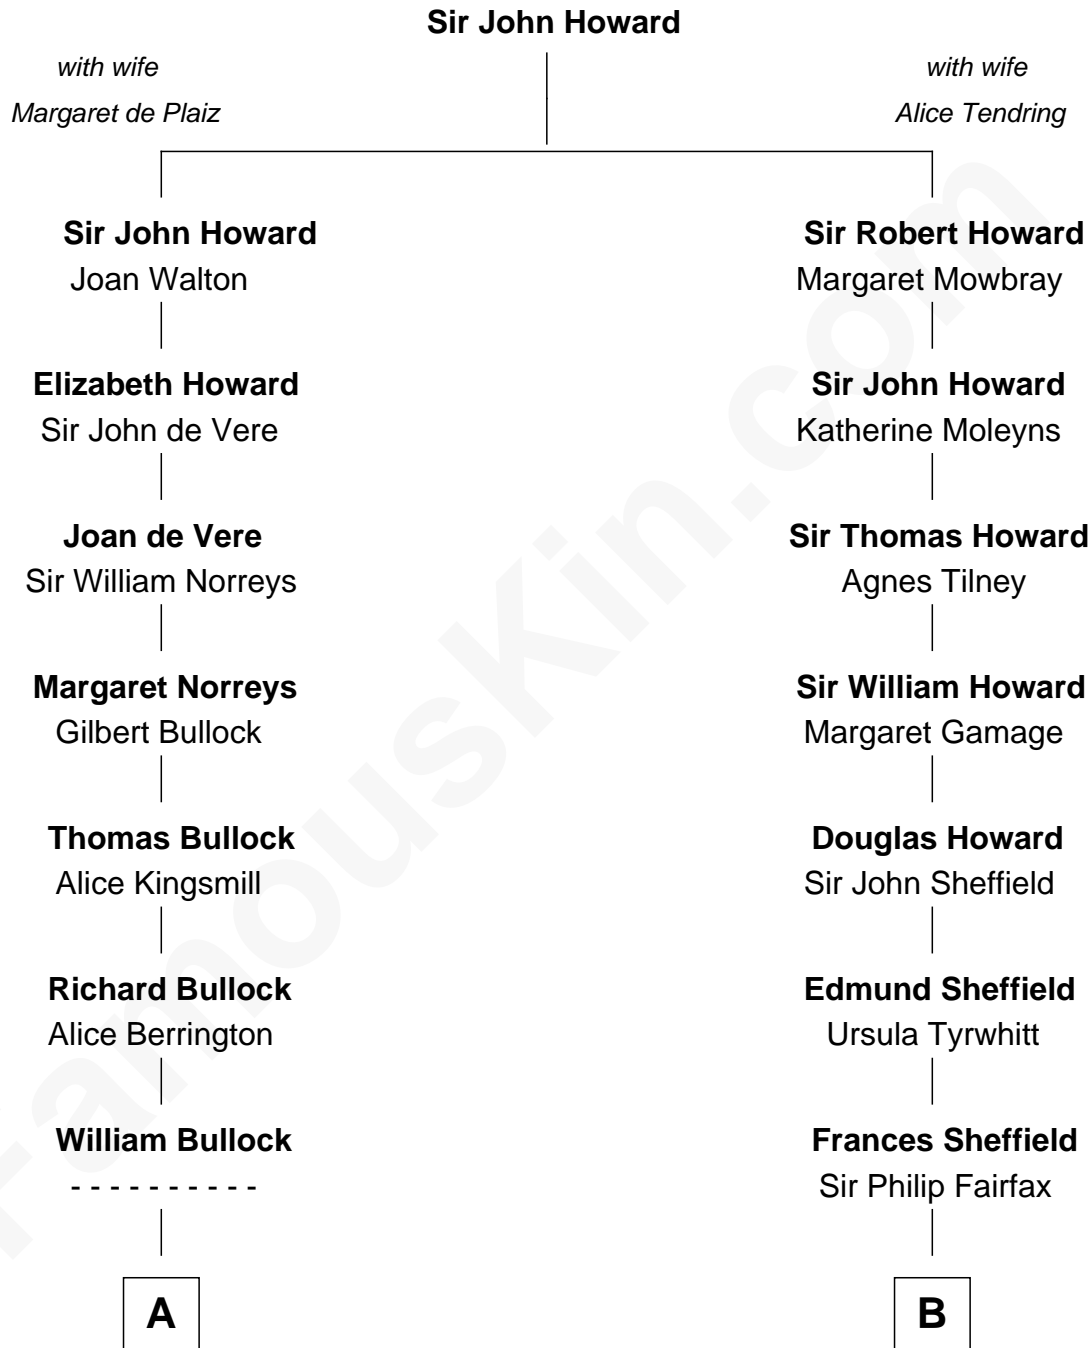

FamousKin.com

Relationship Chart of

James Russell Lowell

American "Fireside" Poet

14th cousin 5 times removed of

Ellen DeGeneres
Comedienne and TV Personality

C

Elliot Everett DeGeneres