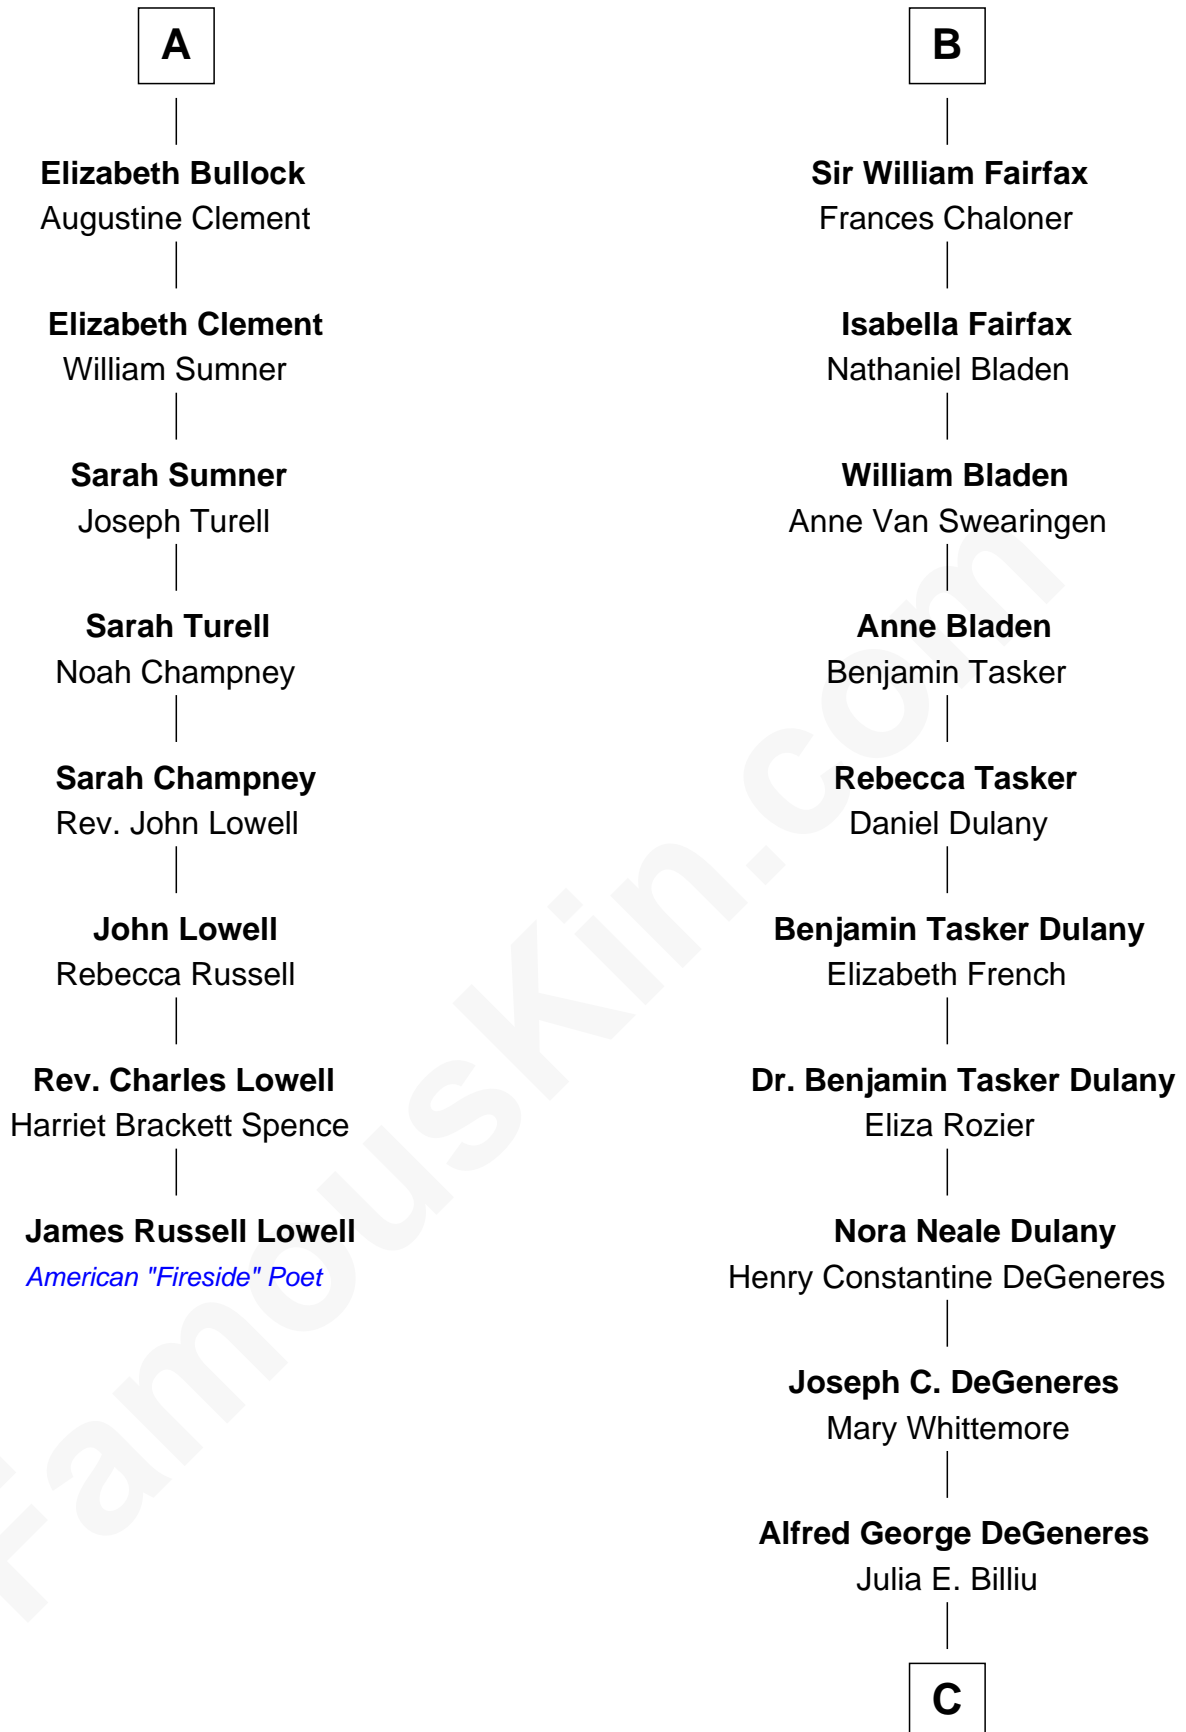

FamousKin.com

Relationship Chart of

James Russell Lowell

American "Fireside" Poet

14th cousin 5 times removed of

Ellen DeGeneres
Comedienne and TV Personality

C

Elliot Everett DeGeneres

Ruth Elodie Martin

Elliot Everett DeGeneres

Betty Jane Pfeffer

Ellen DeGeneres

Comedienne and TV Personality

FamousKin.com