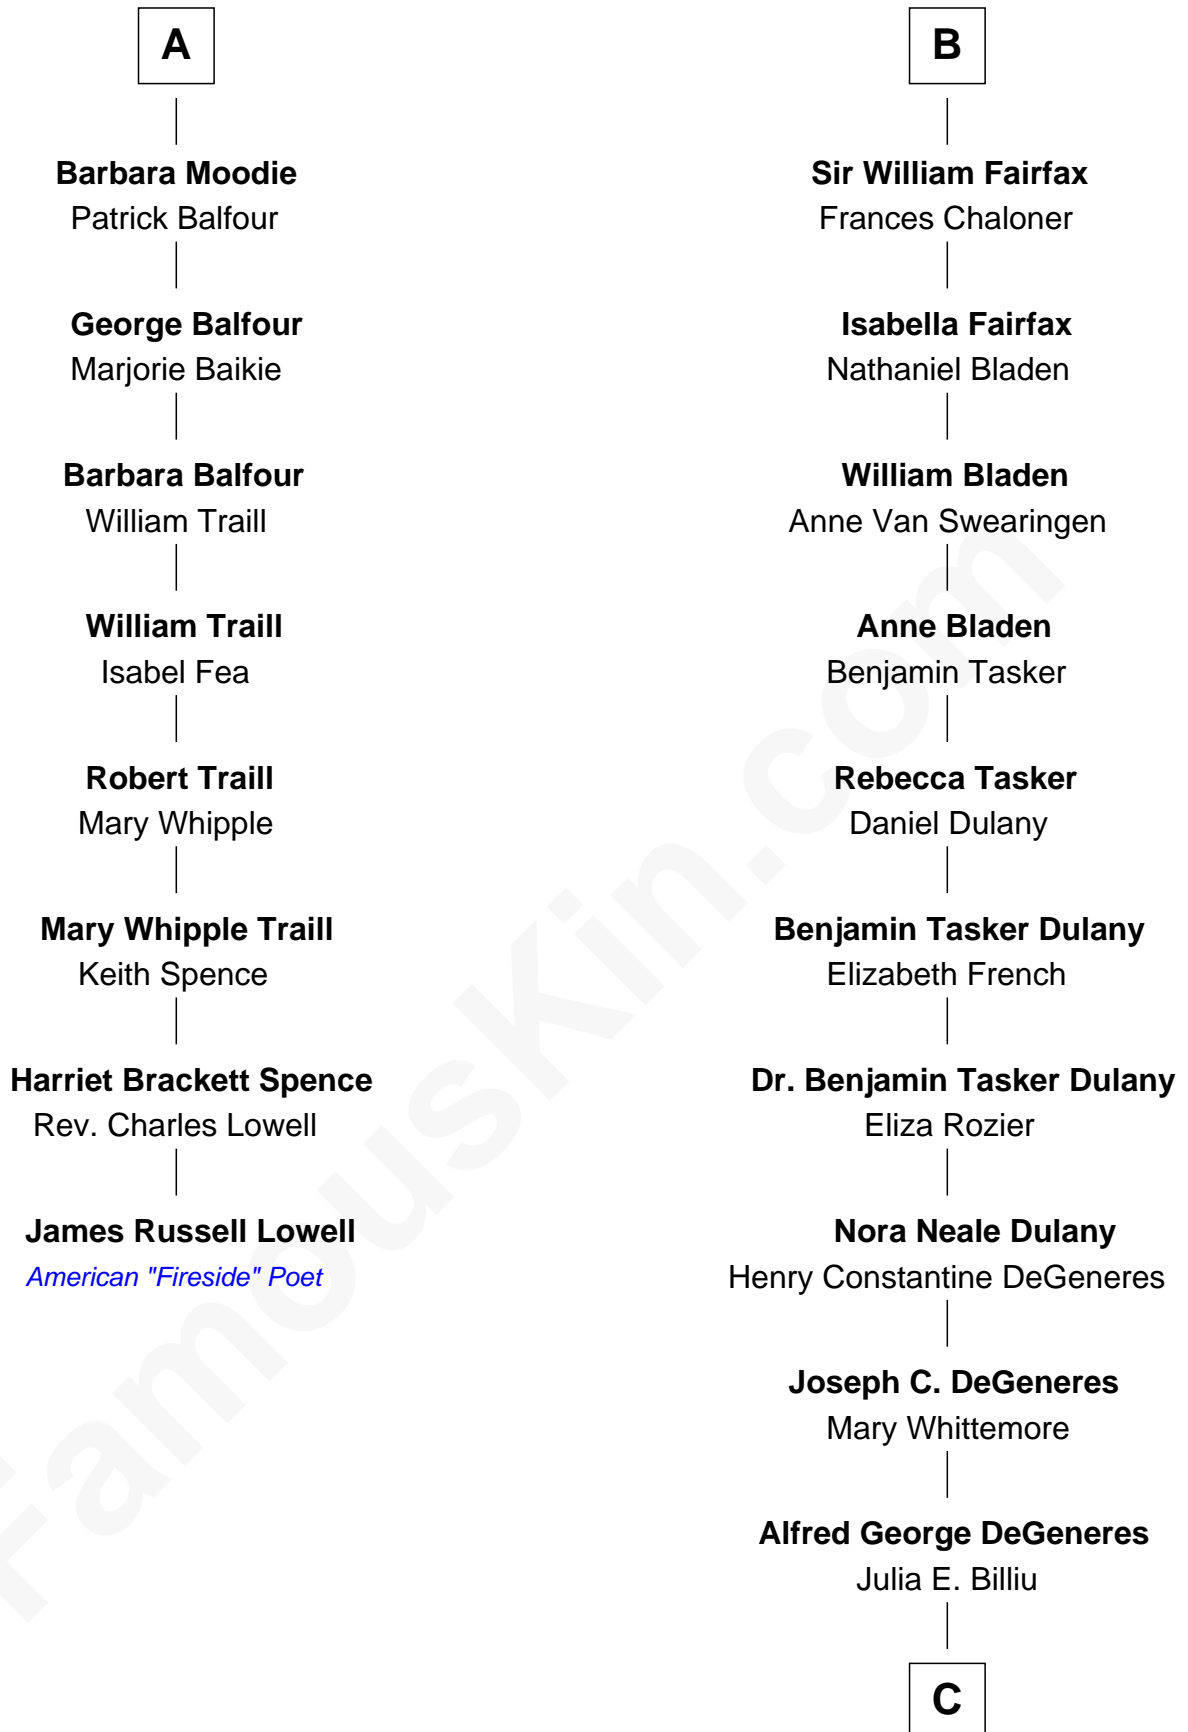

FamousKin.com Relationship Chart of James Russell Lowell

American "Fireside" Poet

14th cousin 5 times removed of

Ellen DeGeneres

Comedienne and TV Personality

Ellen DeGeneres photo by [Alan Light](#) (CC BY 2.0)