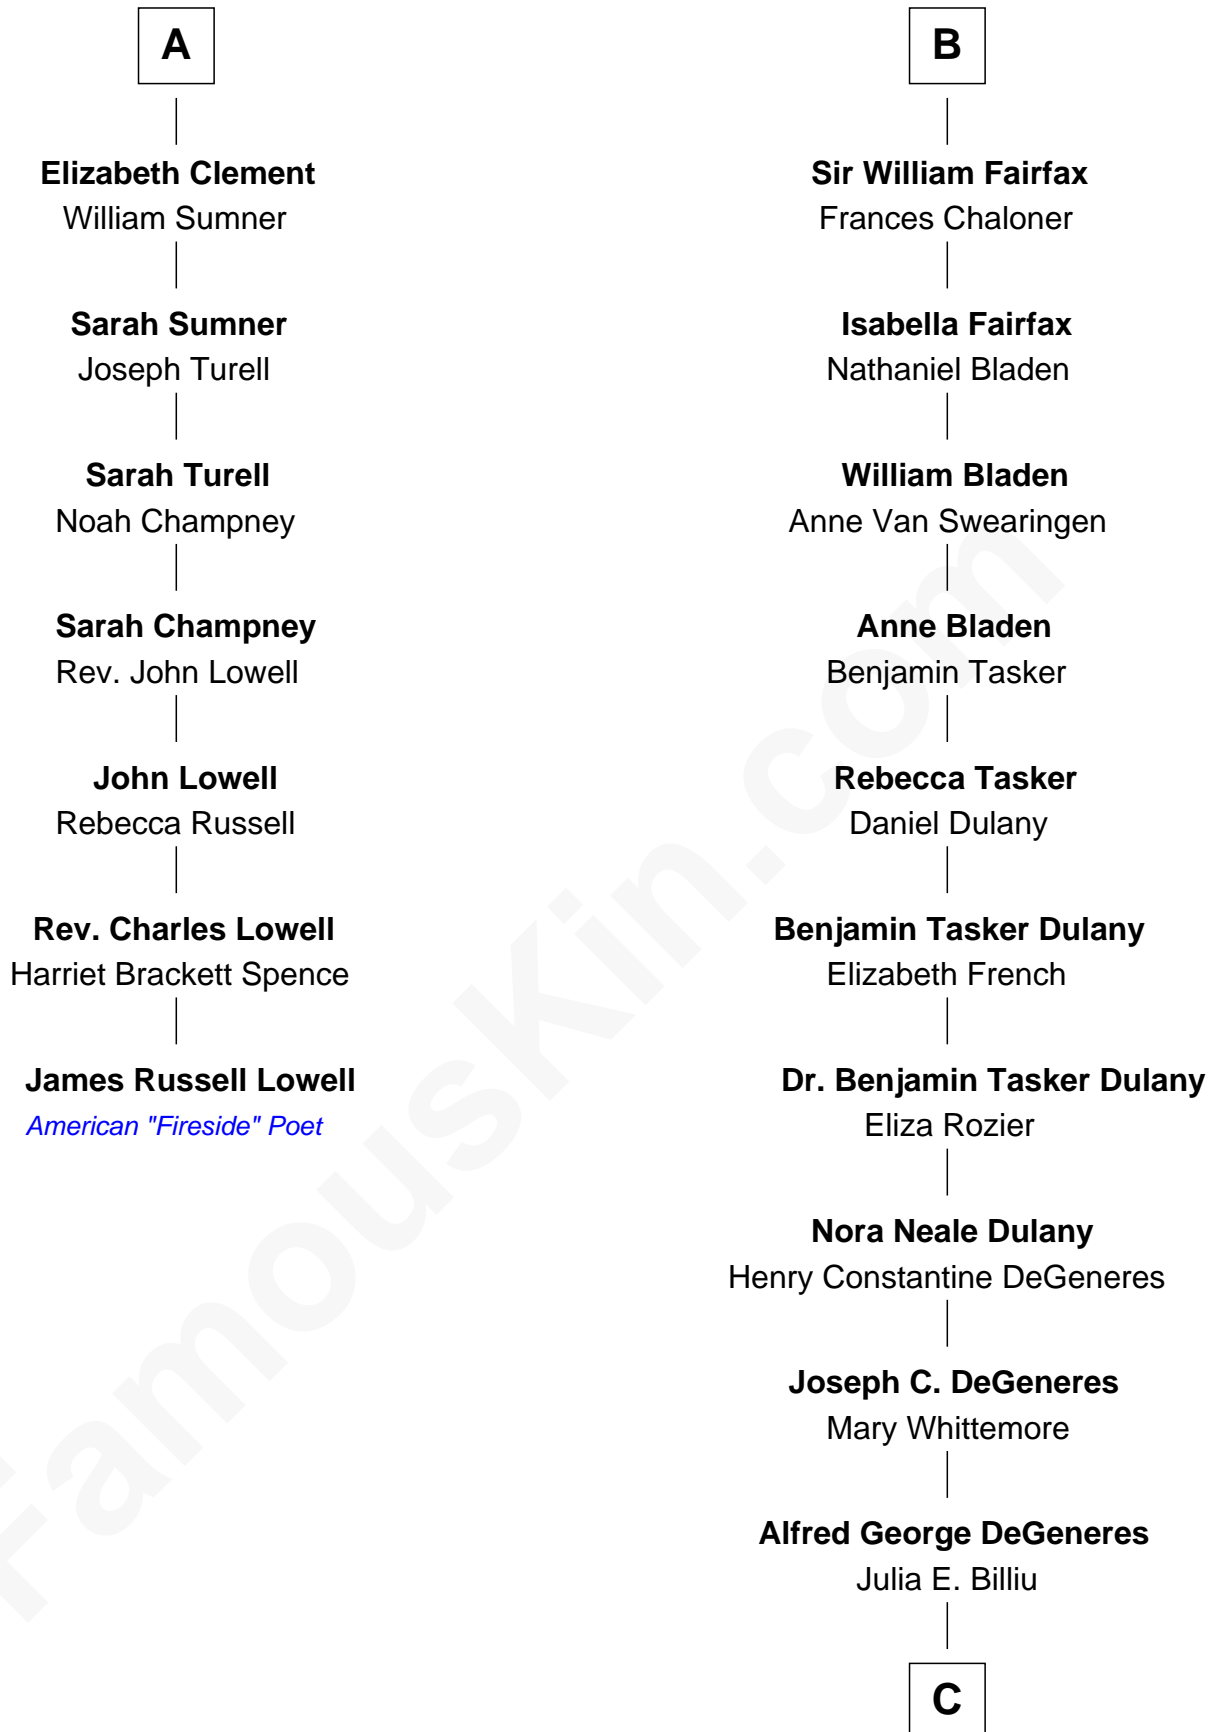

FamousKin.com

Relationship Chart of

James Russell Lowell

American "Fireside" Poet

13th cousin 6 times removed of

Ellen DeGeneres
Comedienne and TV Personality

C

Elliot Everett DeGeneres