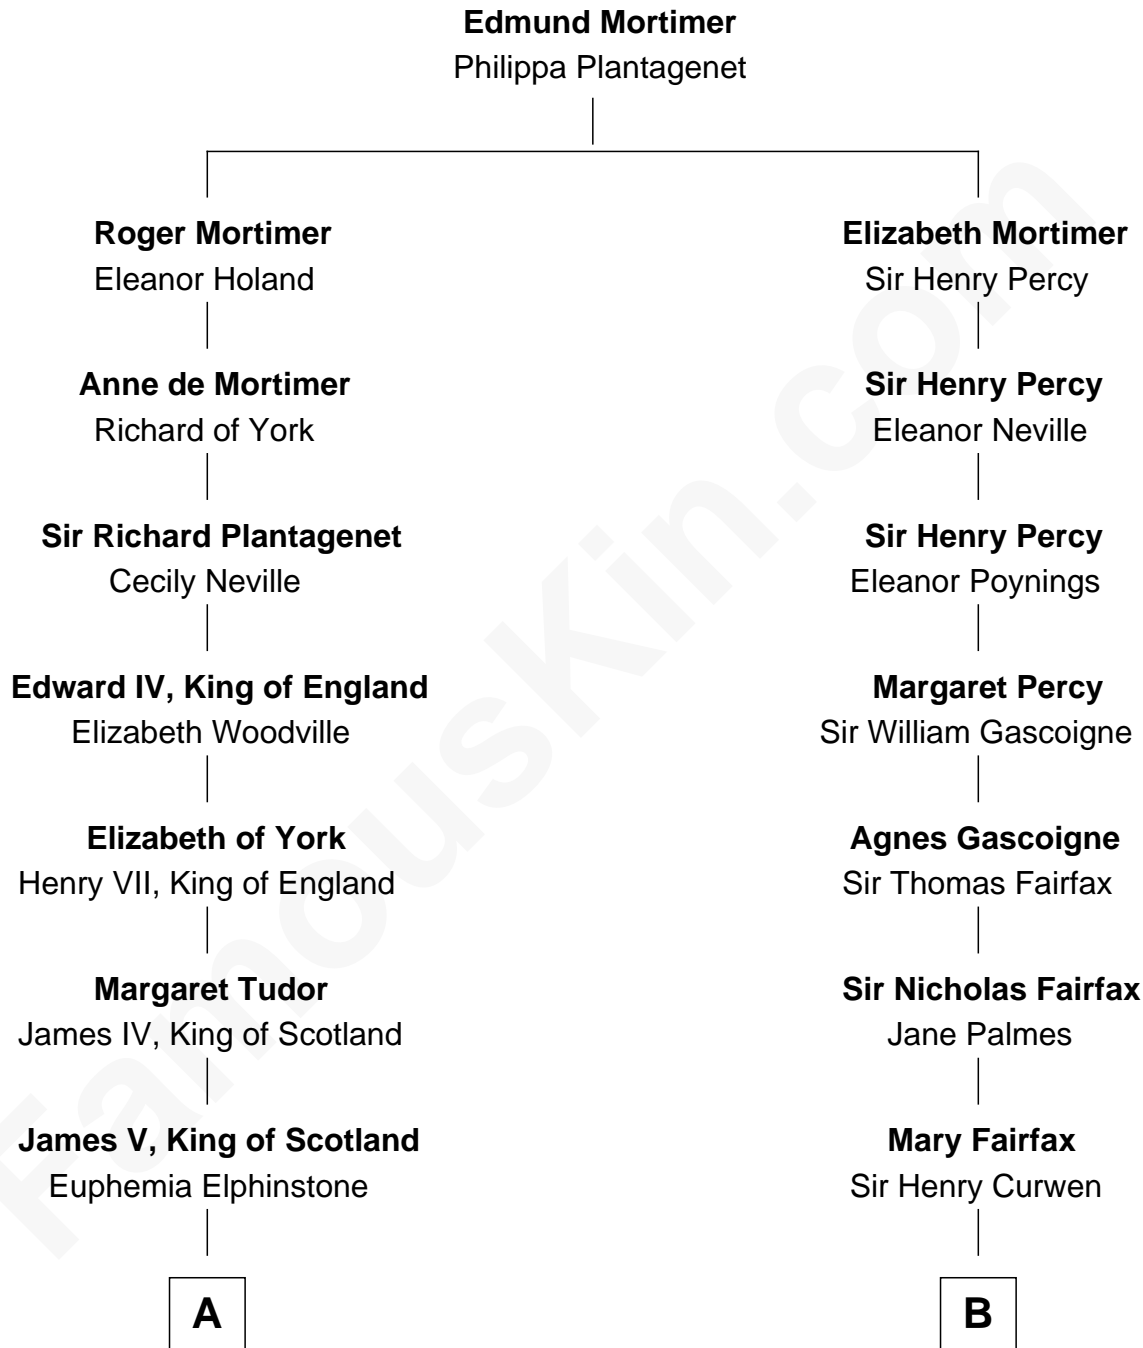

FamousKin.com
Relationship Chart of
James Russell Lowell
American "Fireside" Poet

17th cousin 4 times removed of
Ellen DeGeneres
Comedienne and TV Personality

C

Joseph C. DeGeneres

Mary Whittemore

Alfred George DeGeneres