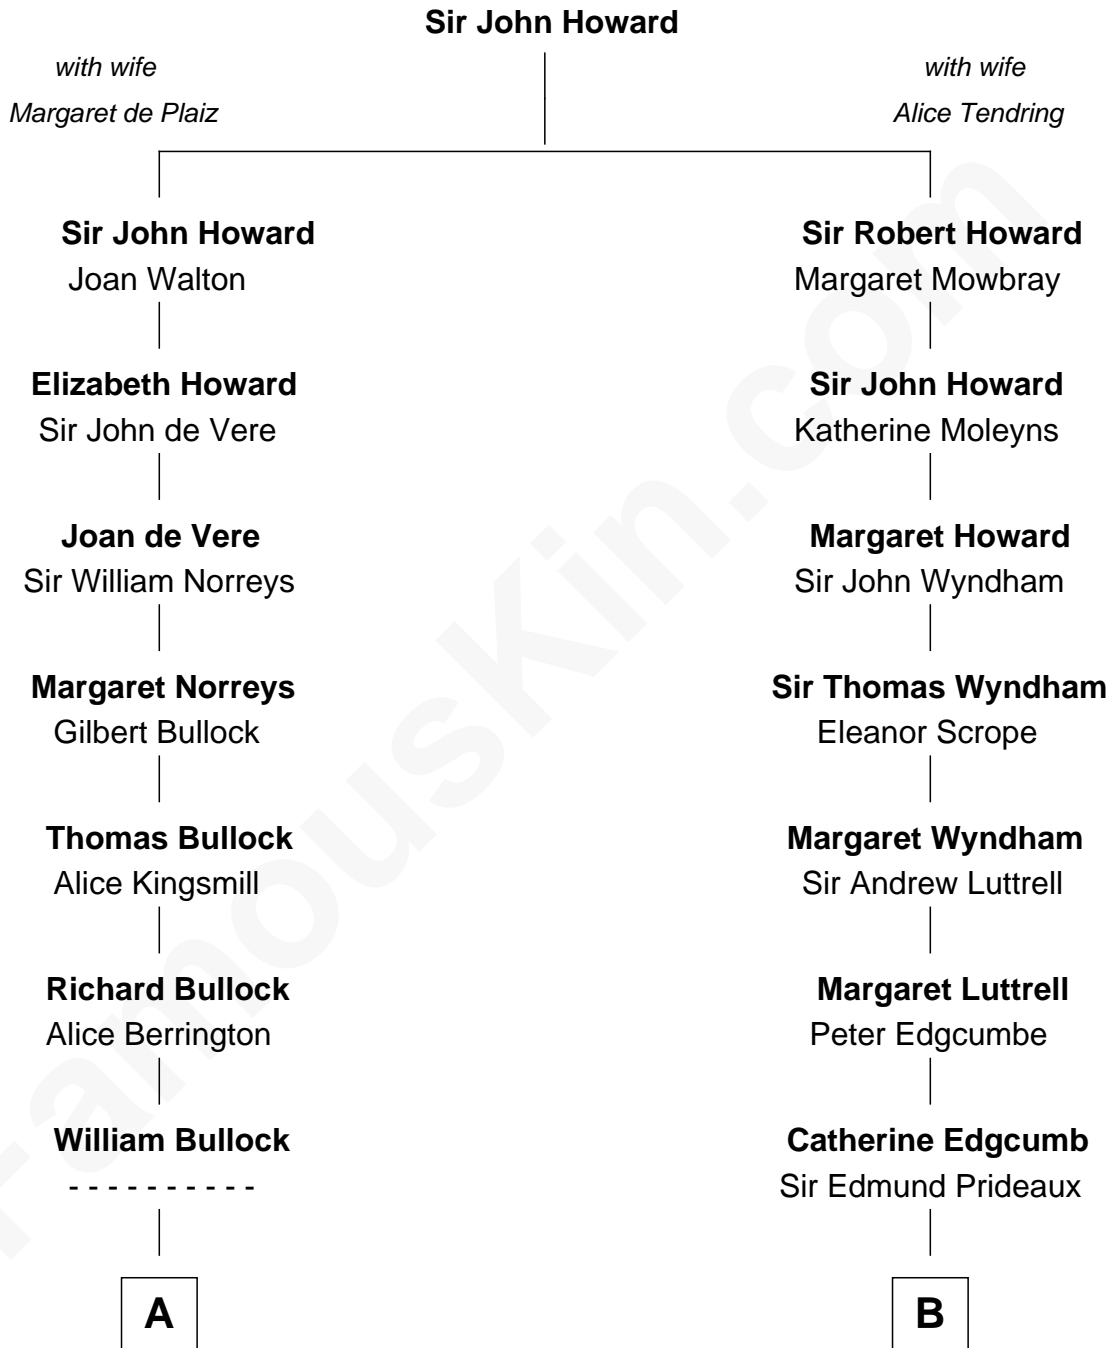

FamousKin.com

Relationship Chart of

James Russell Lowell

American "Fireside" Poet

14th cousin 4 times removed of

Guy Ritchie
British Filmmaker

C

John Vivian Ritchie
Amber Mary Parkinson