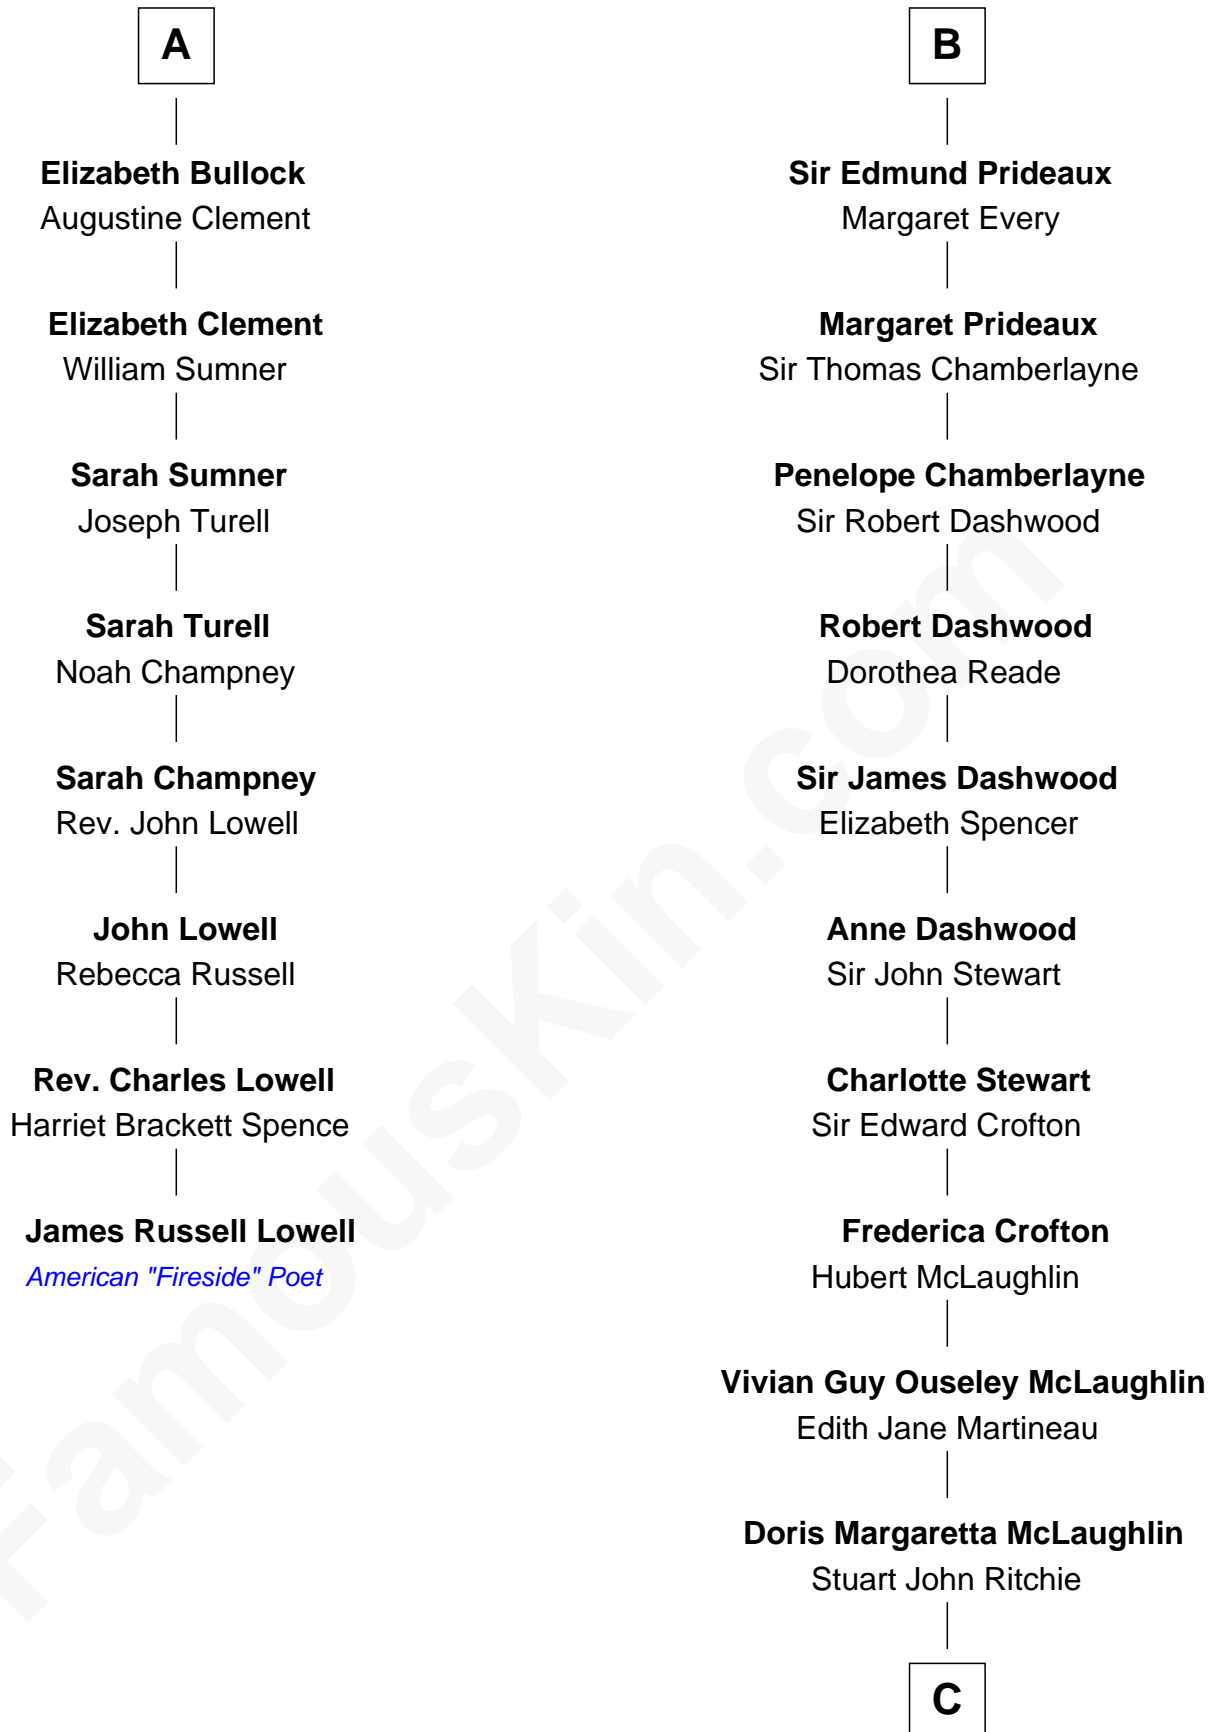

FamousKin.com

Relationship Chart of

James Russell Lowell

American "Fireside" Poet

14th cousin 4 times removed of

Guy Ritchie
British Filmmaker

C

John Vivian Ritchie
Amber Mary Parkinson