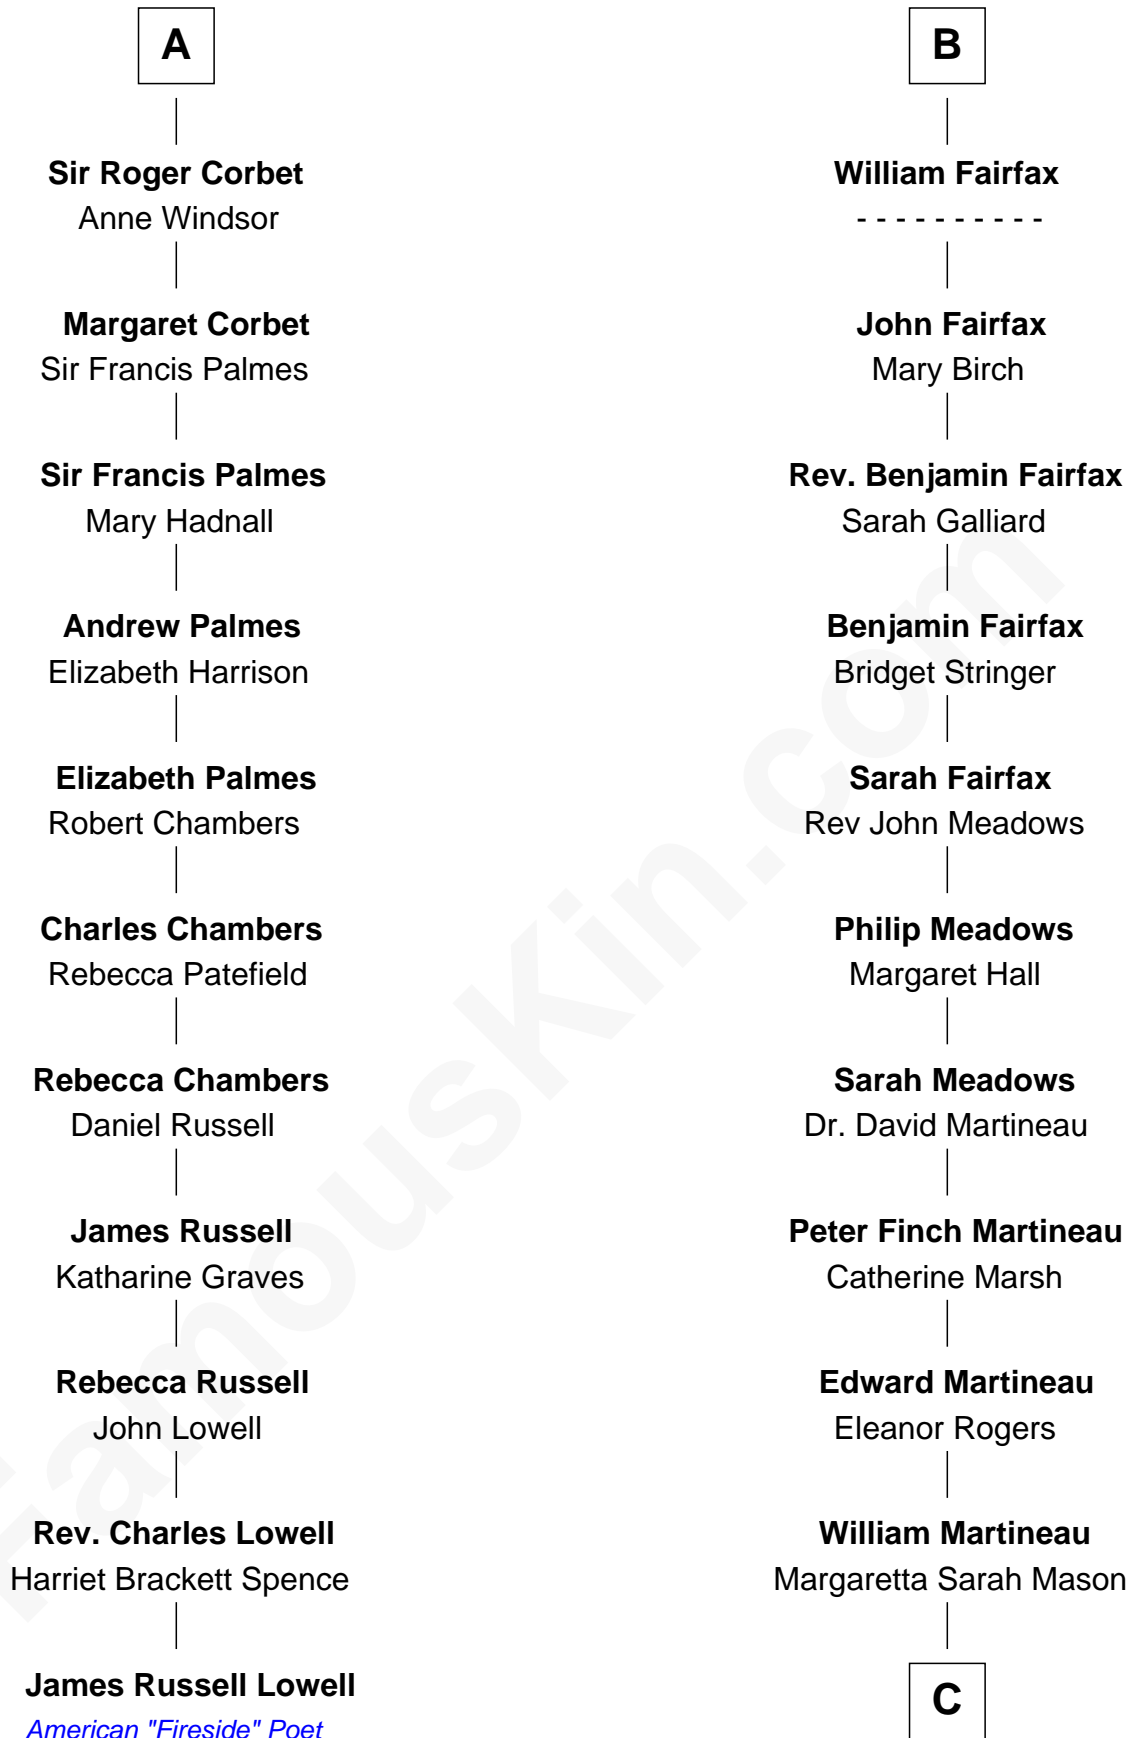

FamousKin.com

Relationship Chart of

James Russell Lowell

American "Fireside" Poet

17th cousin 3 times removed of

Guy Ritchie
British Filmmaker

C

Edith Jane Martineau

Vivian Guy Ouseley McLaughlin

Doris Margaretta McLaughlin

Stuart John Ritchie

John Vivian Ritchie

Amber Mary Parkinson

Guy Ritchie

British Filmmaker

FamousKin.com