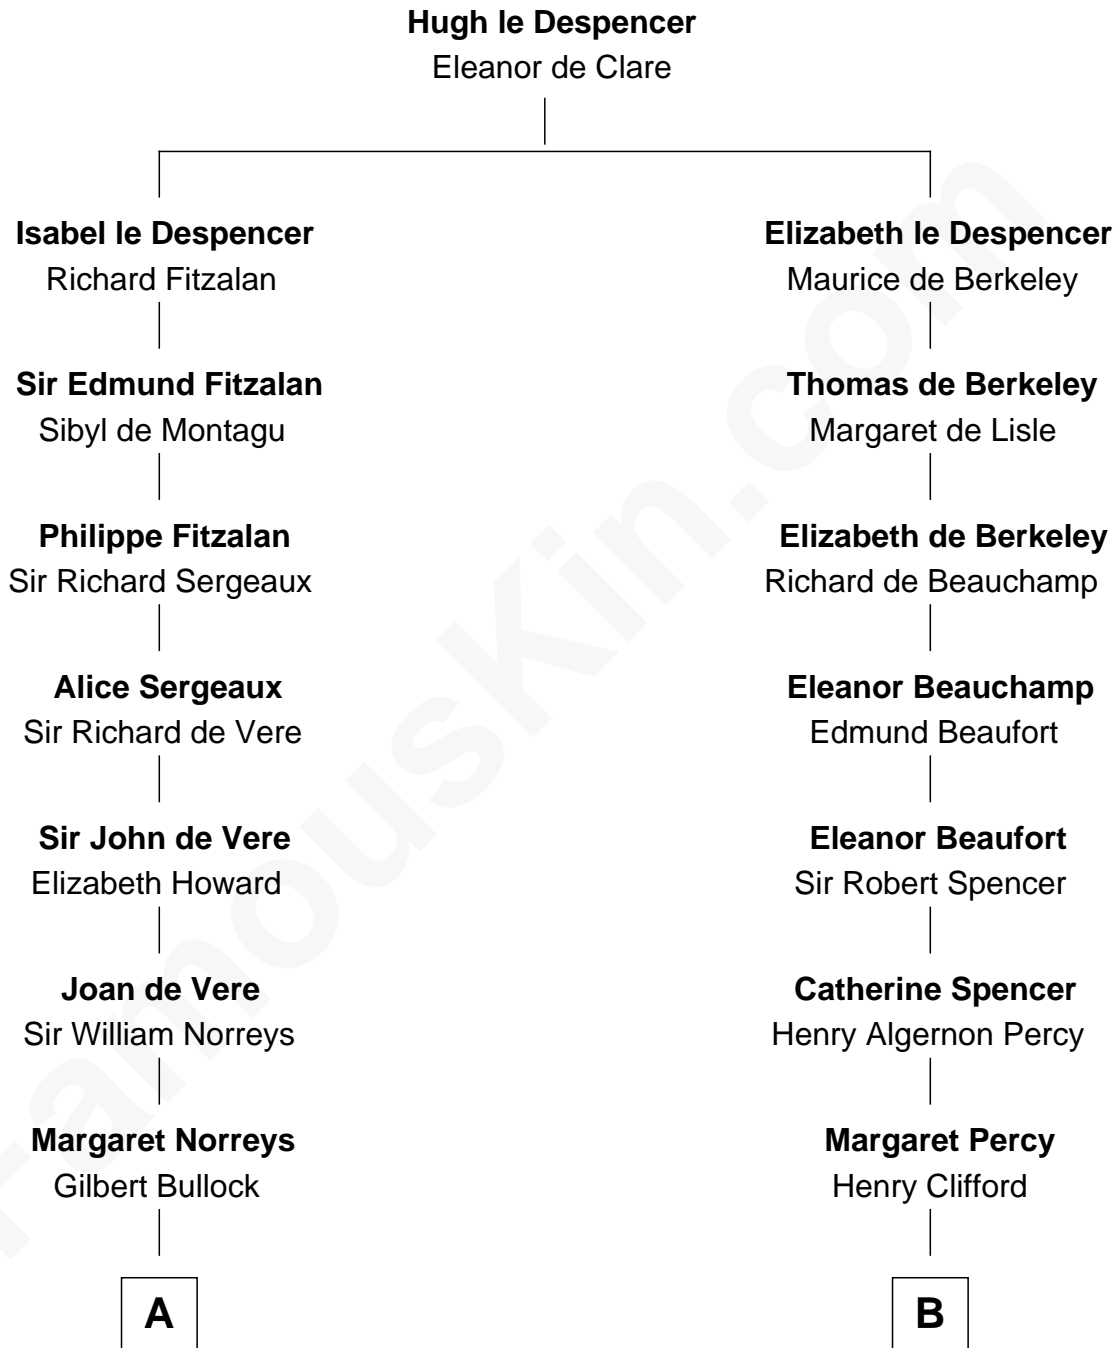

FamousKin.com
Relationship Chart of
James Russell Lowell
American "Fireside" Poet

17th cousin 4 times removed of

Guy Ritchie
British Filmmaker

C

Frederica Crofton

Hubert McLaughlin

Vivian Guy Ouseley McLaughlin

Edith Jane Martineau

Doris Margaretta McLaughlin

Stuart John Ritchie

John Vivian Ritchie

Amber Mary Parkinson

Guy Ritchie

British Filmmaker