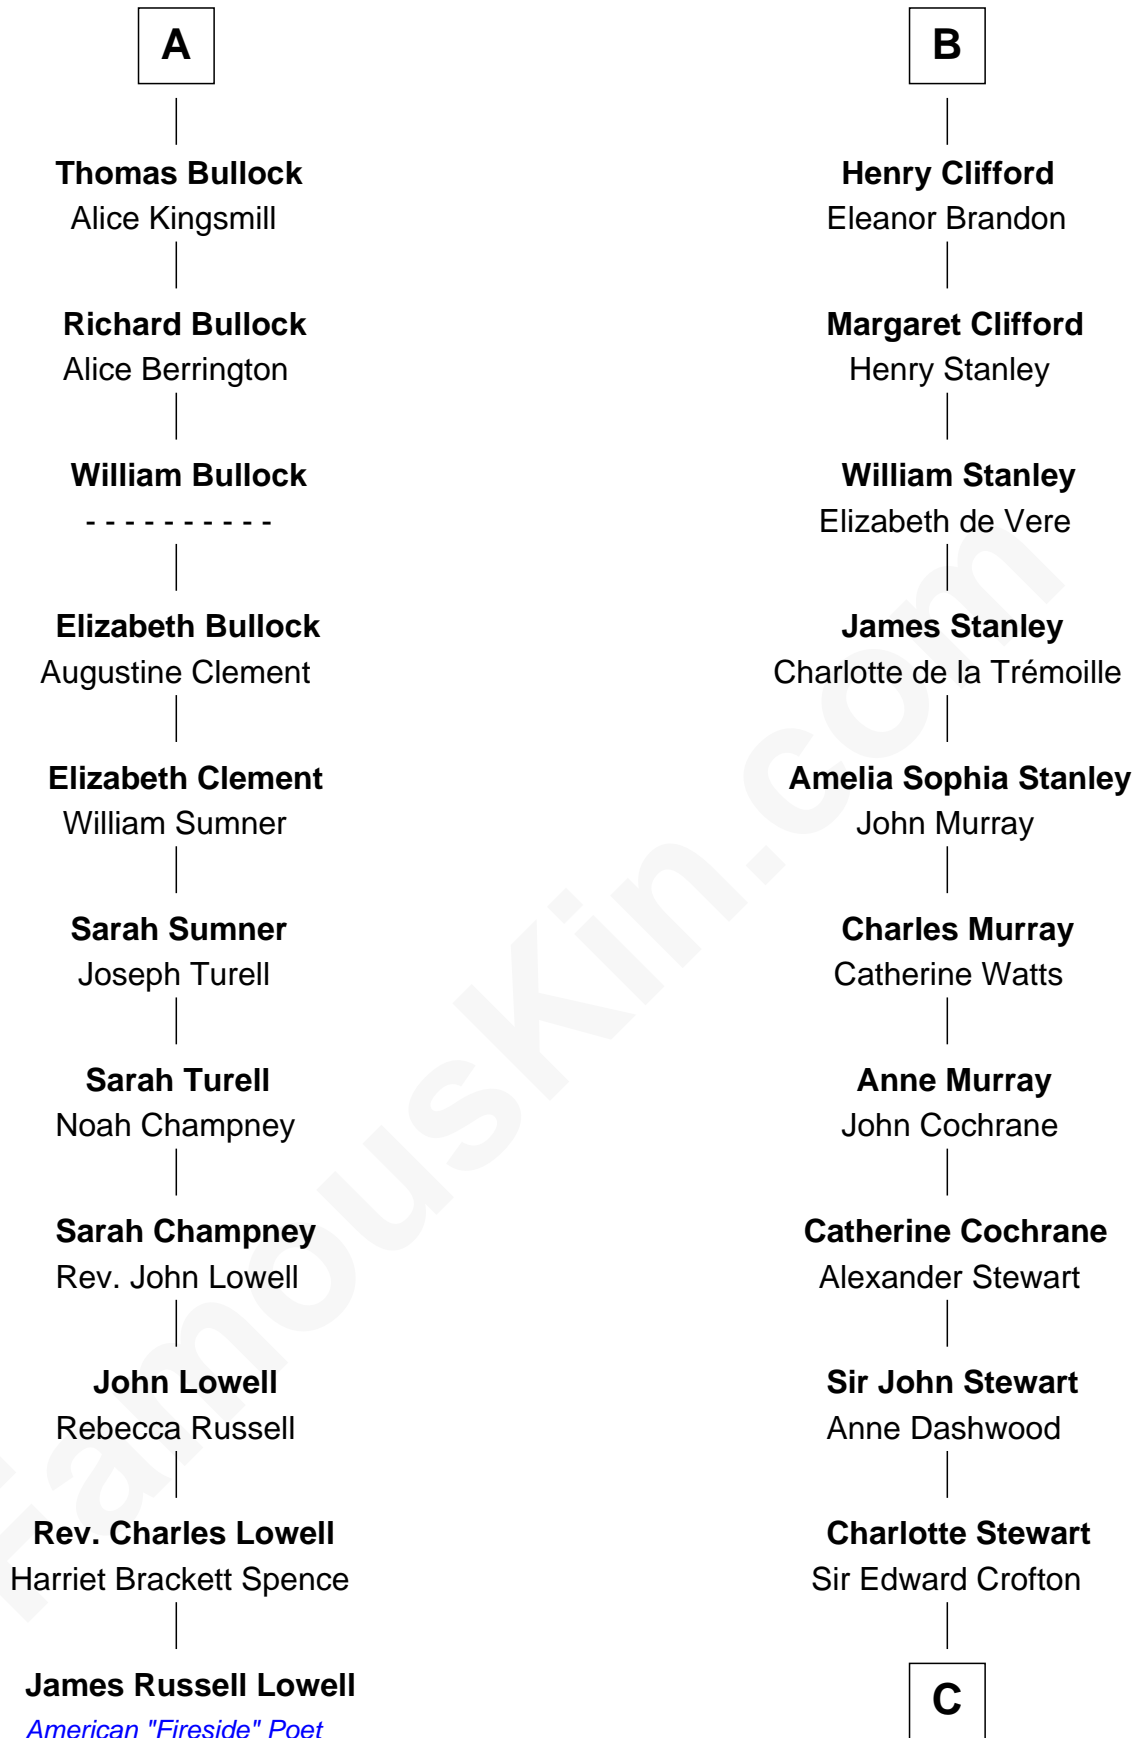

FamousKin.com
Relationship Chart of
James Russell Lowell
American "Fireside" Poet

17th cousin 4 times removed of

Guy Ritchie
British Filmmaker

C

Frederica Crofton

Hubert McLaughlin

Vivian Guy Ouseley McLaughlin

Edith Jane Martineau

Doris Margaretta McLaughlin

Stuart John Ritchie

John Vivian Ritchie

Amber Mary Parkinson

Guy Ritchie

British Filmmaker