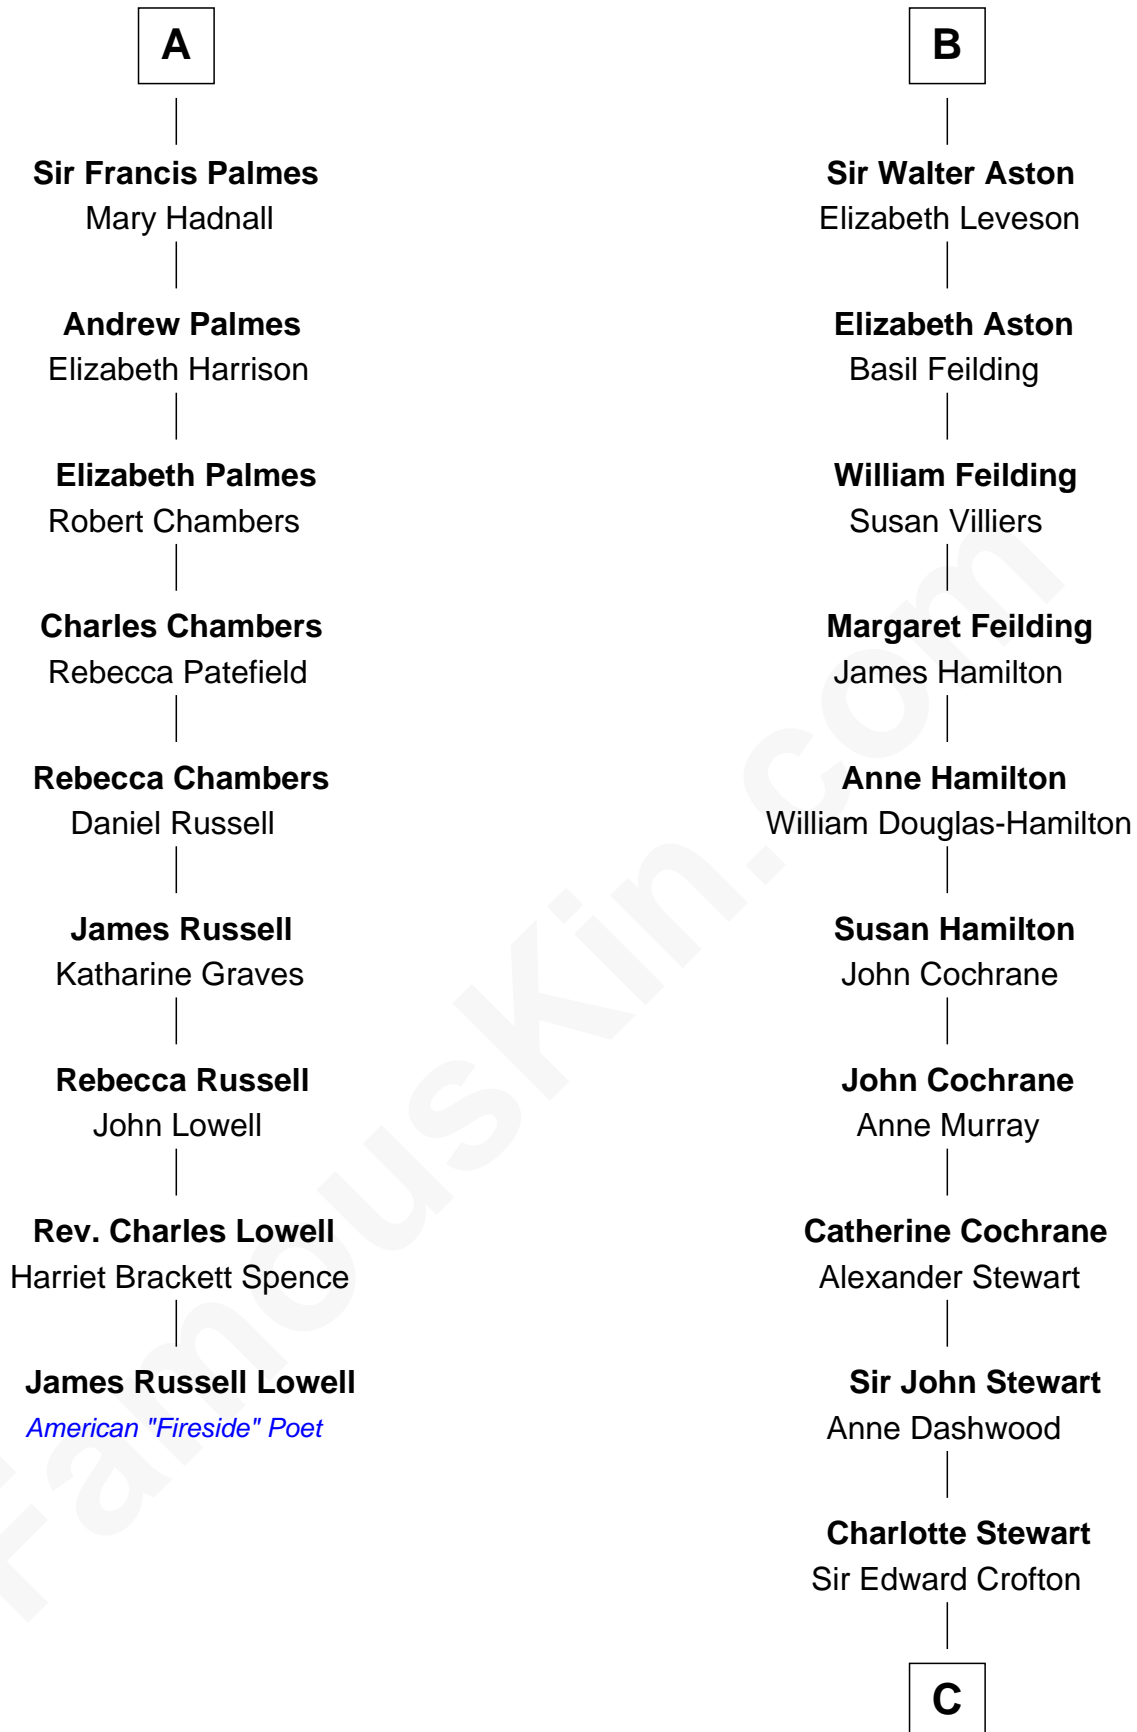

**FamousKin.com**  
**Relationship Chart of**  
**James Russell Lowell**  
*American "Fireside" Poet*

15th cousin 6 times removed of

**Guy Ritchie**  
*British Filmmaker*

**John de Welles**  
 Maud de Roos

C

**Frederica Crofton**

Hubert McLaughlin

**Vivian Guy Ouseley McLaughlin**

Edith Jane Martineau

**Doris Margaretta McLaughlin**

Stuart John Ritchie

**John Vivian Ritchie**

Amber Mary Parkinson

**Guy Ritchie**

*British Filmmaker*