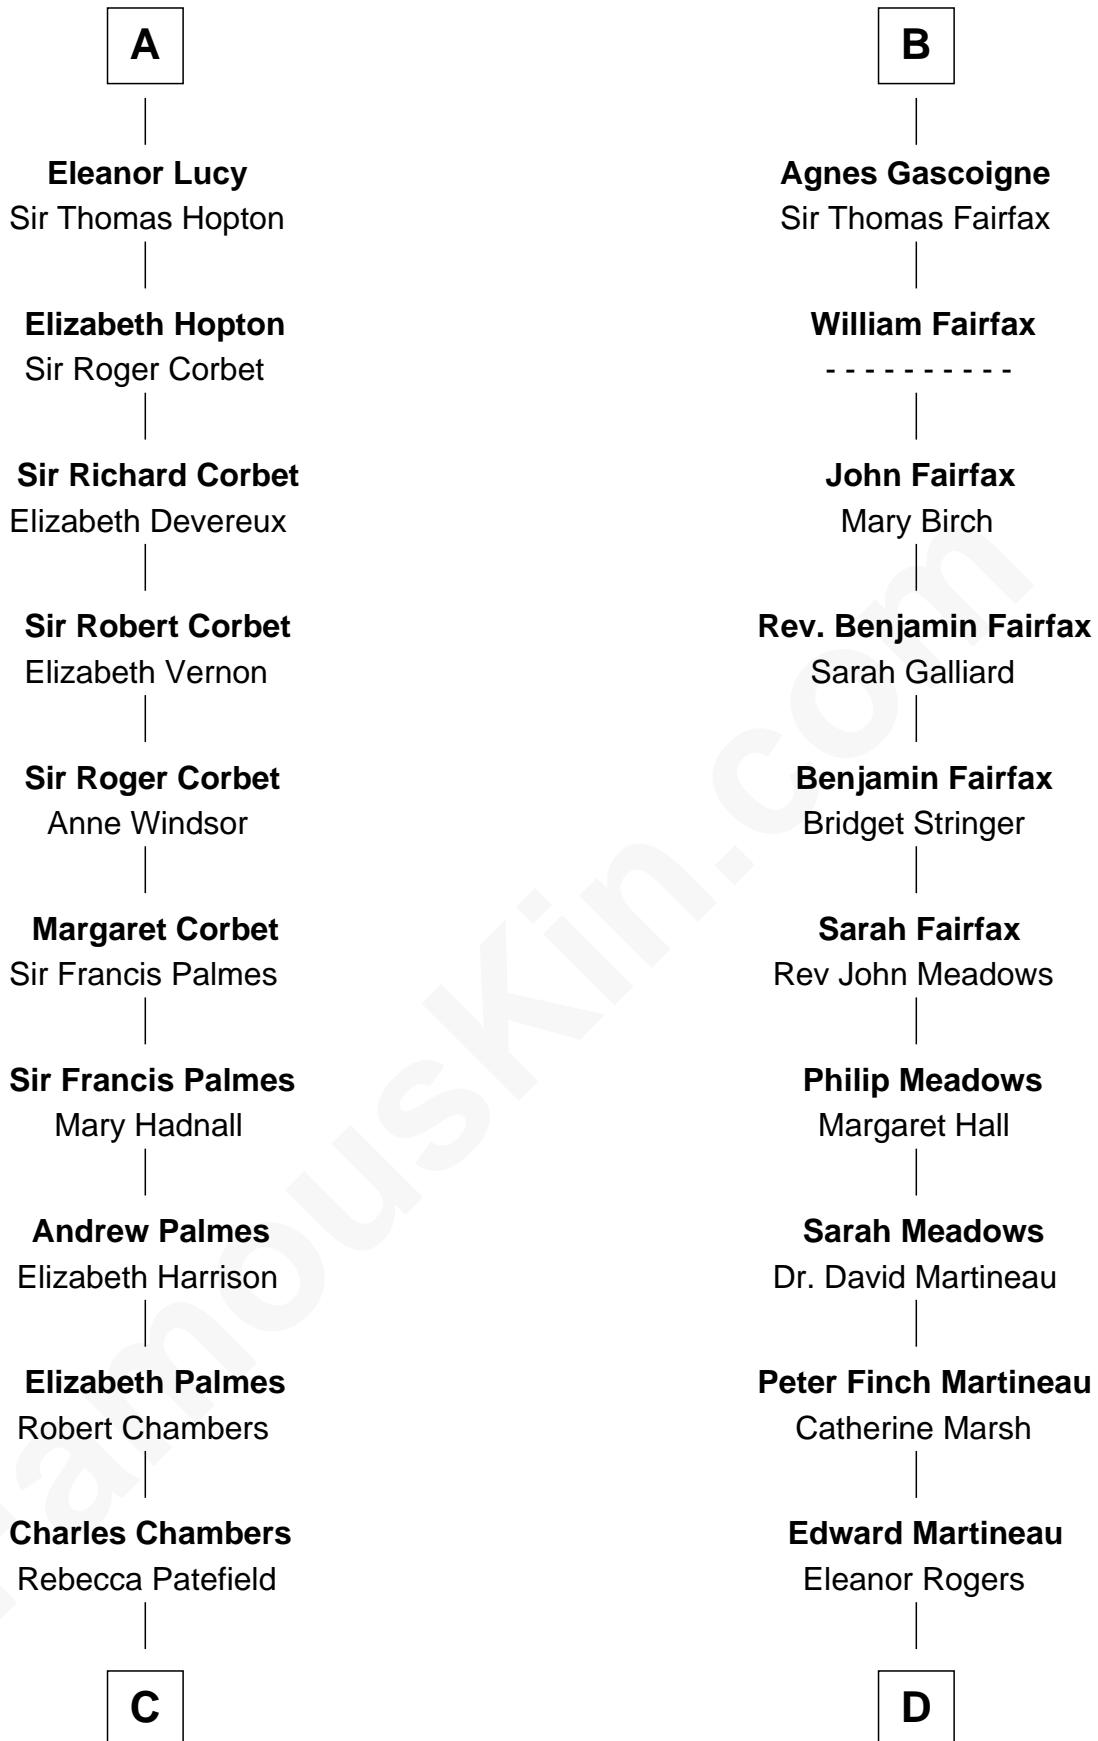

FamousKin.com Relationship Chart of

James Russell Lowell

American "Fireside" Poet

21st cousin of

Guy Ritchie

British Filmmaker

Sir William de Cantilupe

Eve de Braiose