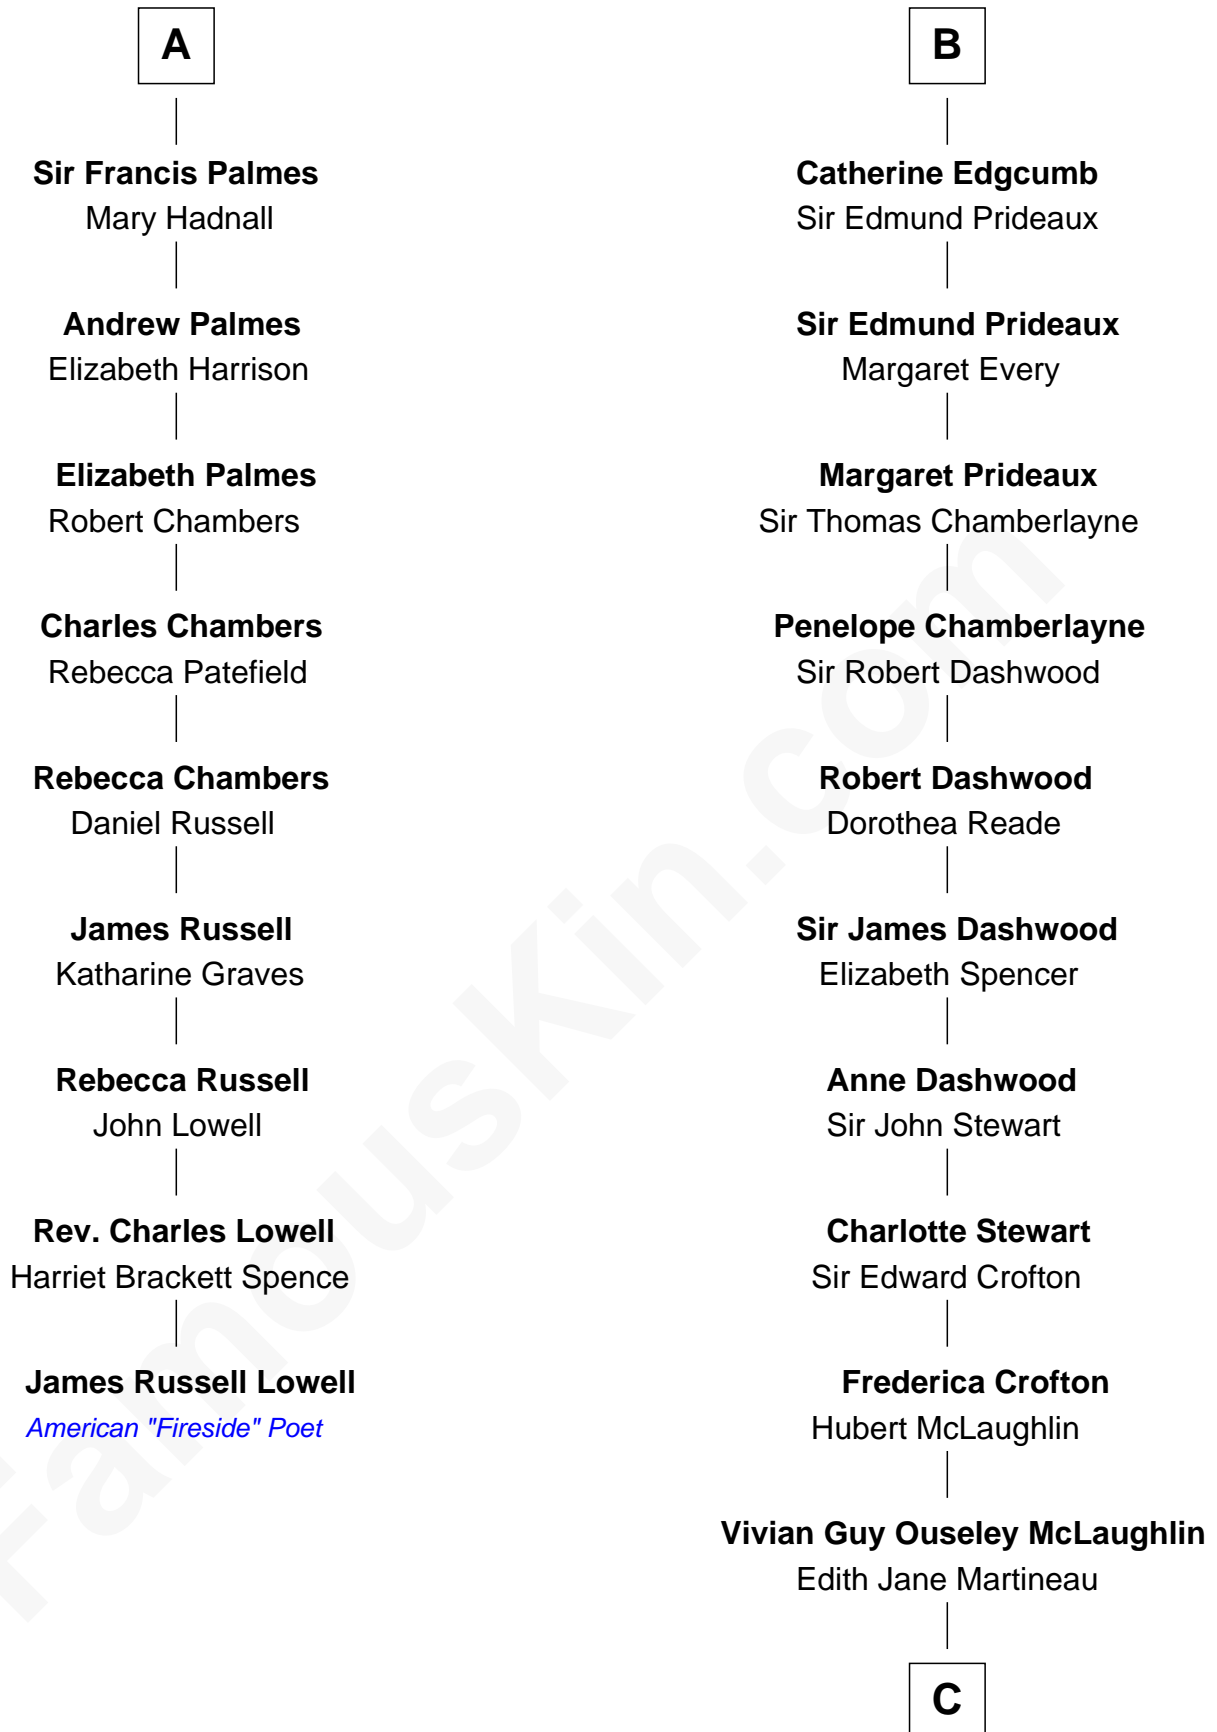

FamousKin.com

Relationship Chart of

James Russell Lowell

American "Fireside" Poet

15th cousin 4 times removed of

Guy Ritchie
British Filmmaker

Sir Richard Fitzalan
Elizabeth de Bohun

Joan Fitzalan
Sir William Beauchamp

Elizabeth Fitzalan
Sir Thomas Mowbray

Joan Beauchamp
James Butler

Margaret Mowbray
Sir Robert Howard

Elizabeth Butler
John Talbot

Sir John Howard
Katherine Moleyns

Ann Talbot
Sir Henry Vernon

Margaret Howard
Sir John Wyndham

Elizabeth Vernon
Sir Robert Corbet

Sir Thomas Wyndham
Eleanor Scrope

Sir Roger Corbet
Anne Windsor

Margaret Wyndham
Sir Andrew Luttrell

Margaret Corbet
Sir Francis Palmes

Margaret Luttrell
Peter Edgcumbe

A

B