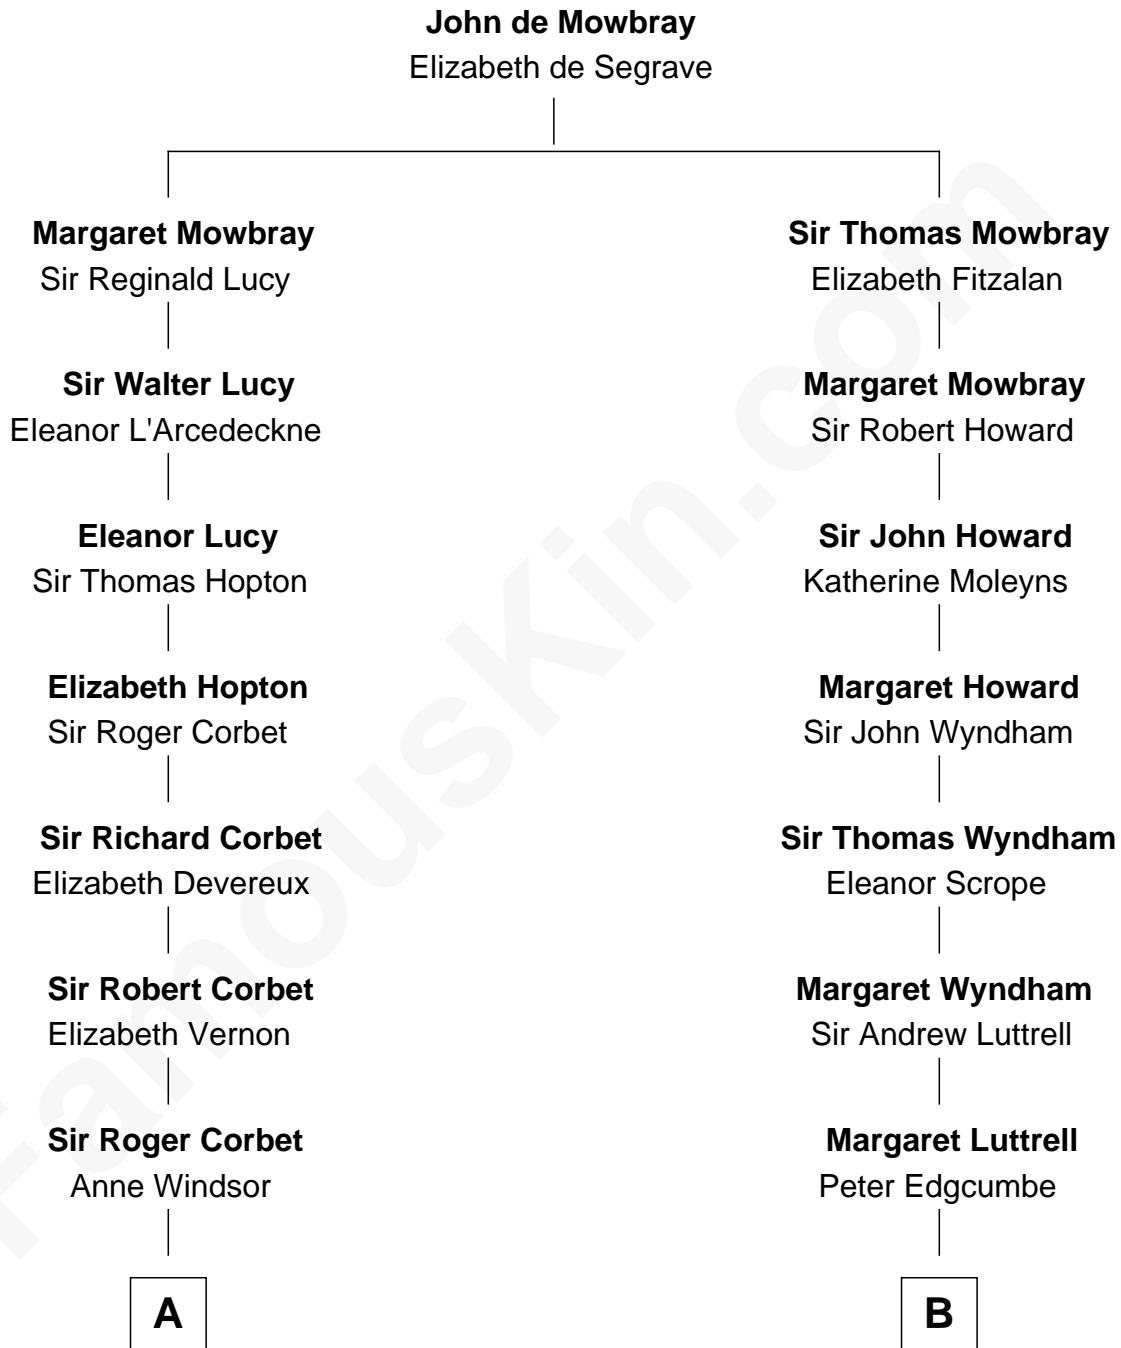

FamousKin.com

Relationship Chart of

James Russell Lowell

American "Fireside" Poet

16th cousin 3 times removed of

Guy Ritchie
British Filmmaker

A

Margaret Corbet
Sir Francis Palmes

Sir Francis Palmes
Mary Hadnall

Andrew Palmes
Elizabeth Harrison

Elizabeth Palmes
Robert Chambers

Charles Chambers
Rebecca Patefield

Rebecca Chambers
Daniel Russell

James Russell
Katharine Graves

Rebecca Russell
John Lowell