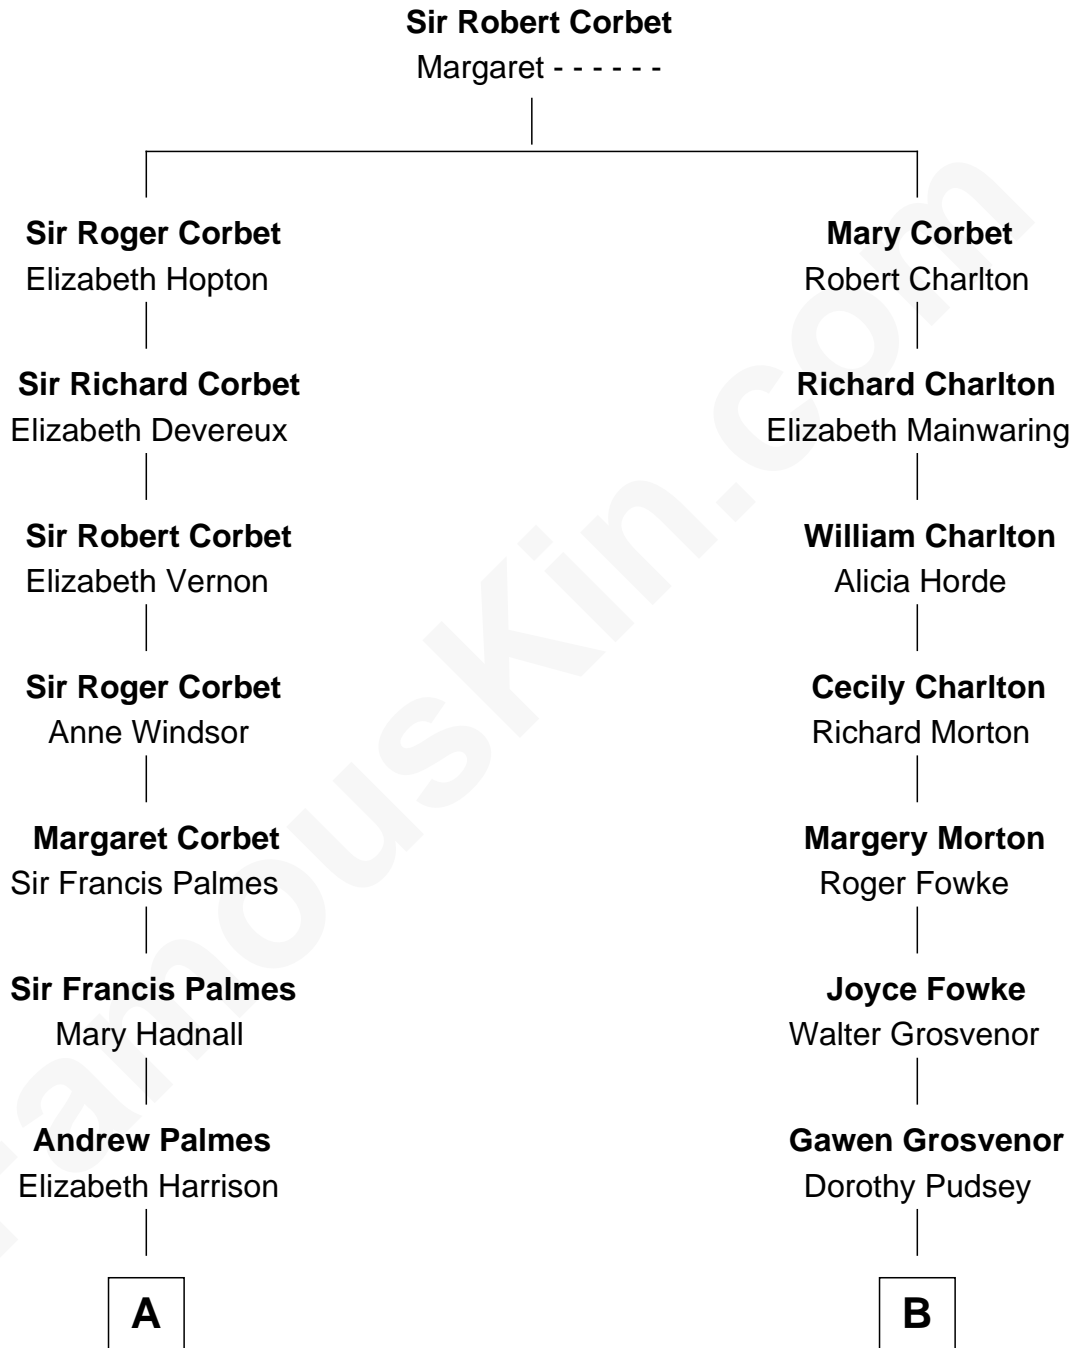

**FamousKin.com**  
**Relationship Chart of**  
**James Russell Lowell**  
*American "Fireside" Poet*

13th cousin 3 times removed of

**Thomas Hunt Morgan**  
*Nobel Prize Winner in Physiology or Medicine*

**A**

**Elizabeth Palmes**

Robert Chambers

**Charles Chambers**

Rebecca Patefield

**Rebecca Chambers**

Daniel Russell

**James Russell**