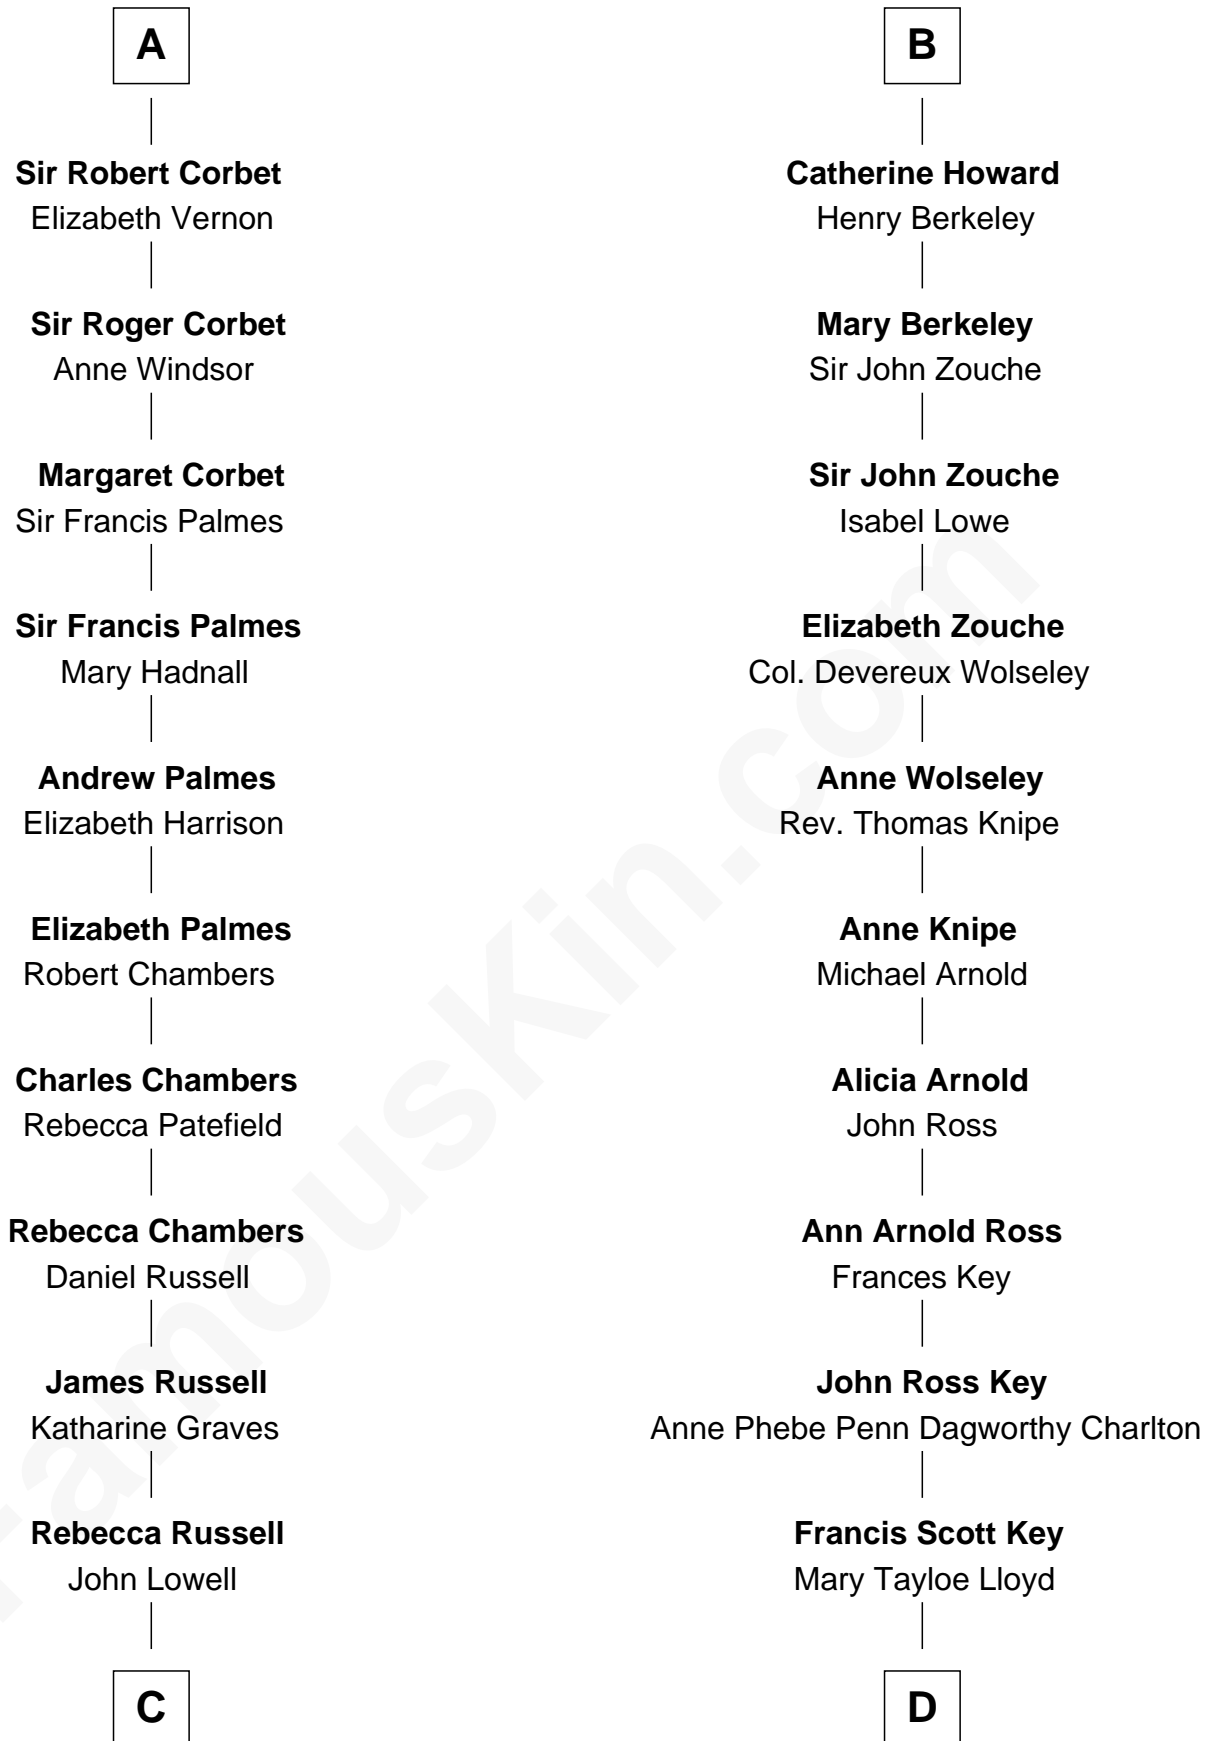

FamousKin.com
Relationship Chart of
James Russell Lowell
American "Fireside" Poet

18th cousin 1 time removed of

Thomas Hunt Morgan
Nobel Prize Winner in Physiology or Medicine

C

Rev. Charles Lowell
Harriet Brackett Spence

James Russell Lowell
American "Fireside" Poet

D

Elizabeth Phoebe Key
Charles Howard

Ellen Key Howard
Charlton Hunt Morgan

Thomas Hunt Morgan
Nobel Prize Winner

FamousKin.com