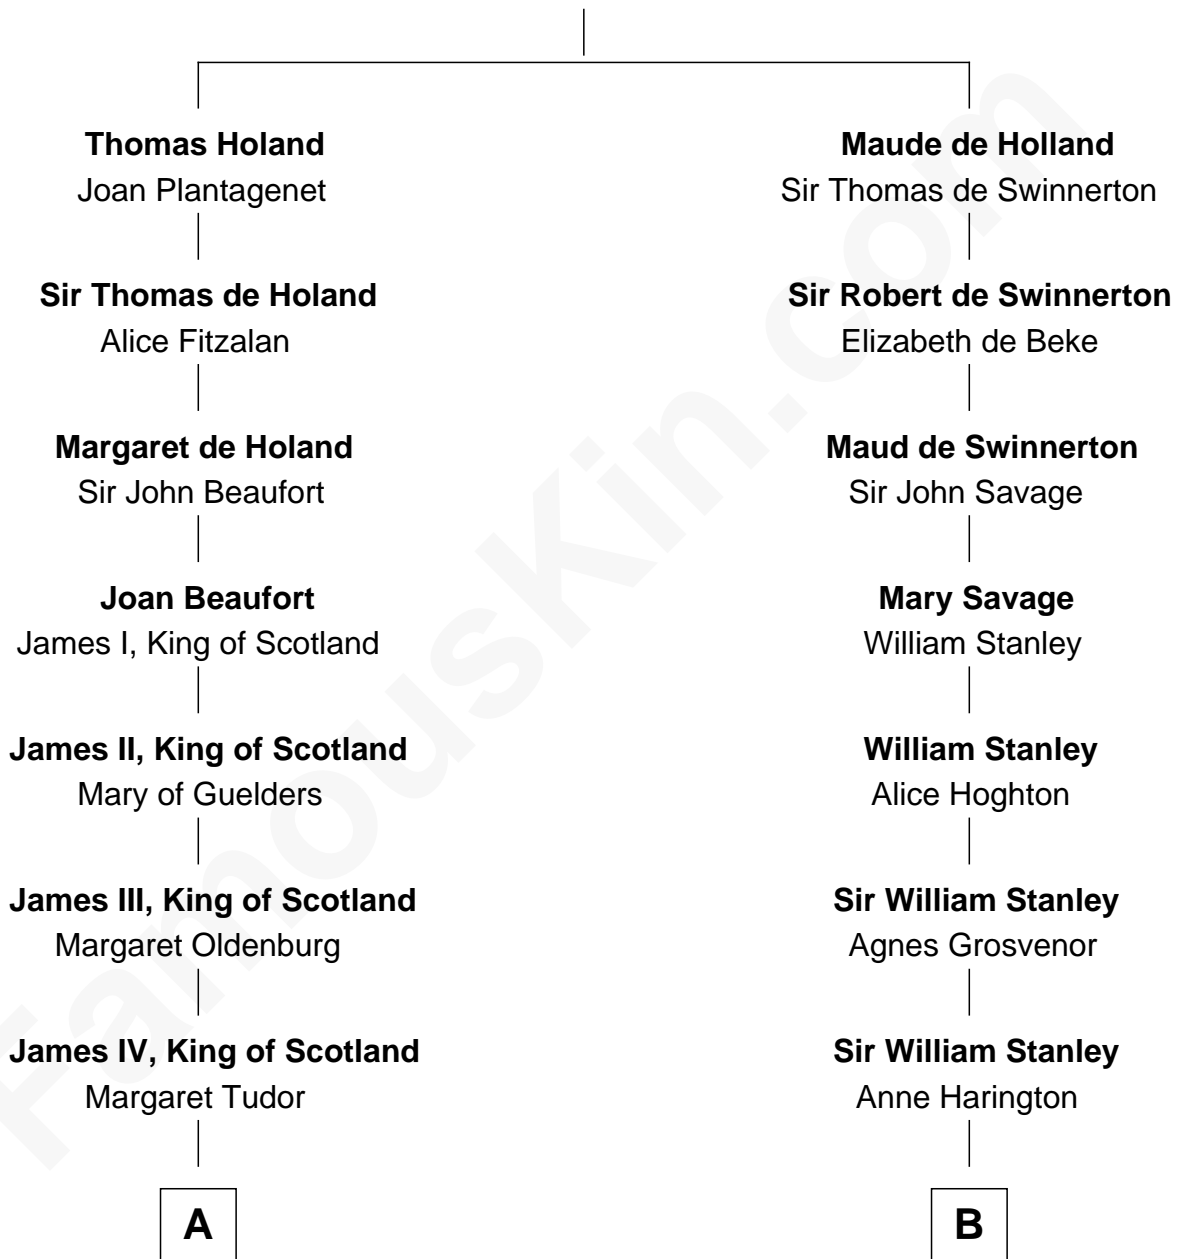

FamousKin.com Relationship Chart of

James Russell Lowell

American "Fireside" Poet

18th cousin of

Thomas Hunt Morgan

Nobel Prize Winner in Physiology or Medicine

Sir Robert de Holland

Maude la Zouche

C

Harriet Brackett Spence

Rev. Charles Lowell

James Russell Lowell

American "Fireside" Poet

D

Ellen Key Howard

Charlton Hunt Morgan

Thomas Hunt Morgan

Nobel Prize Winner

FamousKin.com