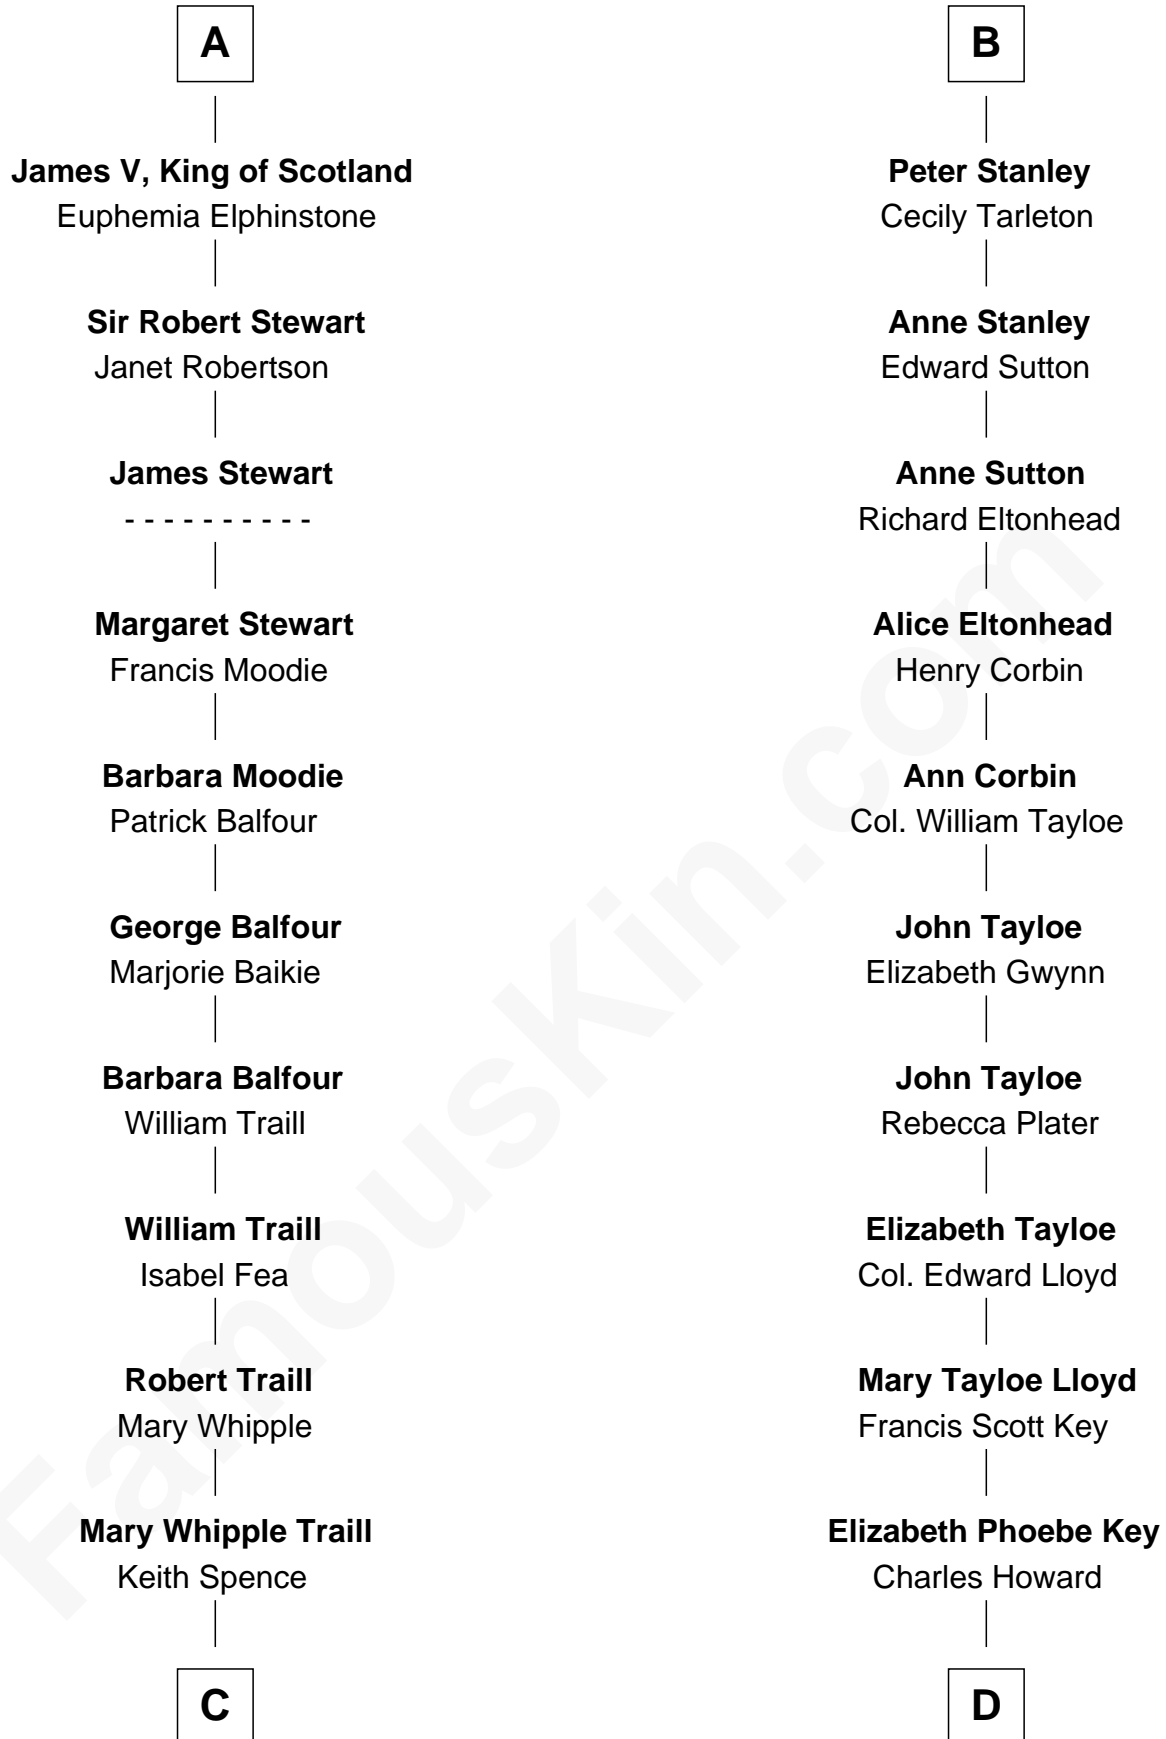

FamousKin.com Relationship Chart of

James Russell Lowell

American "Fireside" Poet

18th cousin of

Thomas Hunt Morgan

Nobel Prize Winner in Physiology or Medicine

Sir Robert de Holland

Maude la Zouche