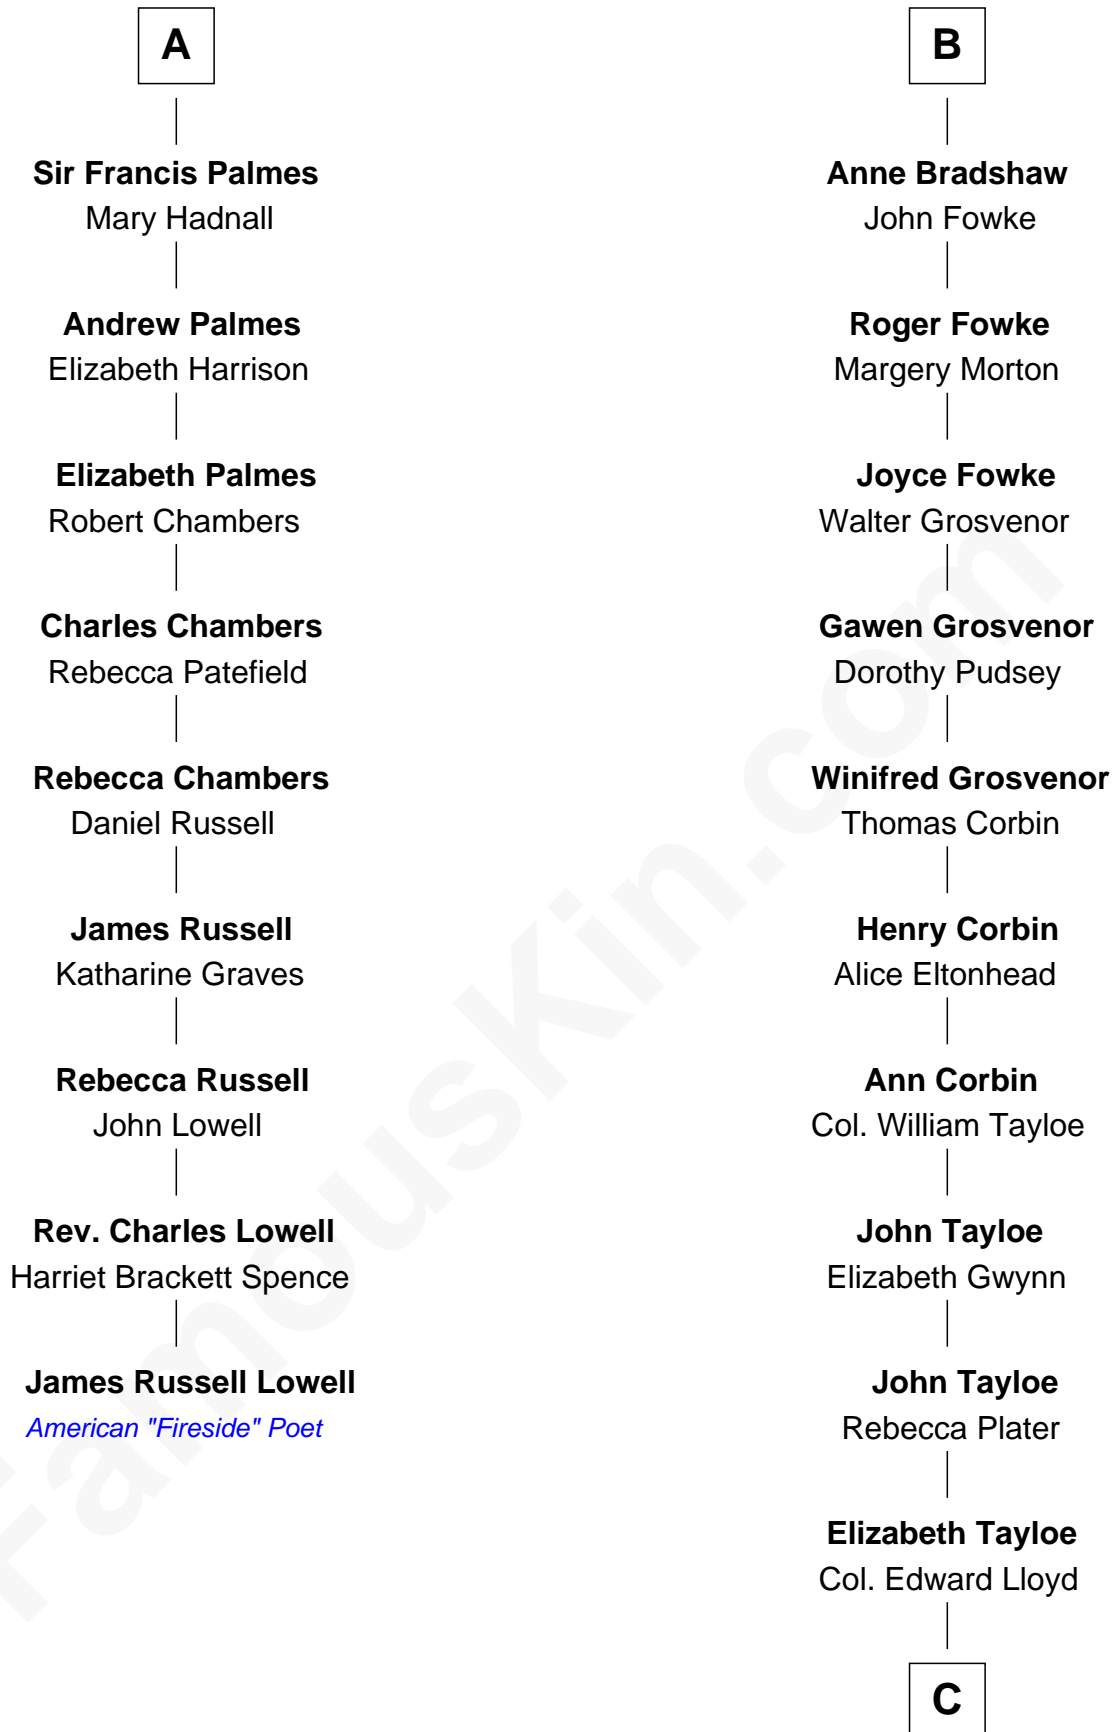

FamousKin.com
Relationship Chart of
James Russell Lowell
American "Fireside" Poet

15th cousin 5 times removed of

Thomas Hunt Morgan
Nobel Prize Winner in Physiology or Medicine

C

—
Mary Tayloe Lloyd

Francis Scott Key

—
Elizabeth Phoebe Key

Charles Howard

—
Ellen Key Howard

Charlton Hunt Morgan

—
Thomas Hunt Morgan

Nobel Prize Winner

FamousKin.com