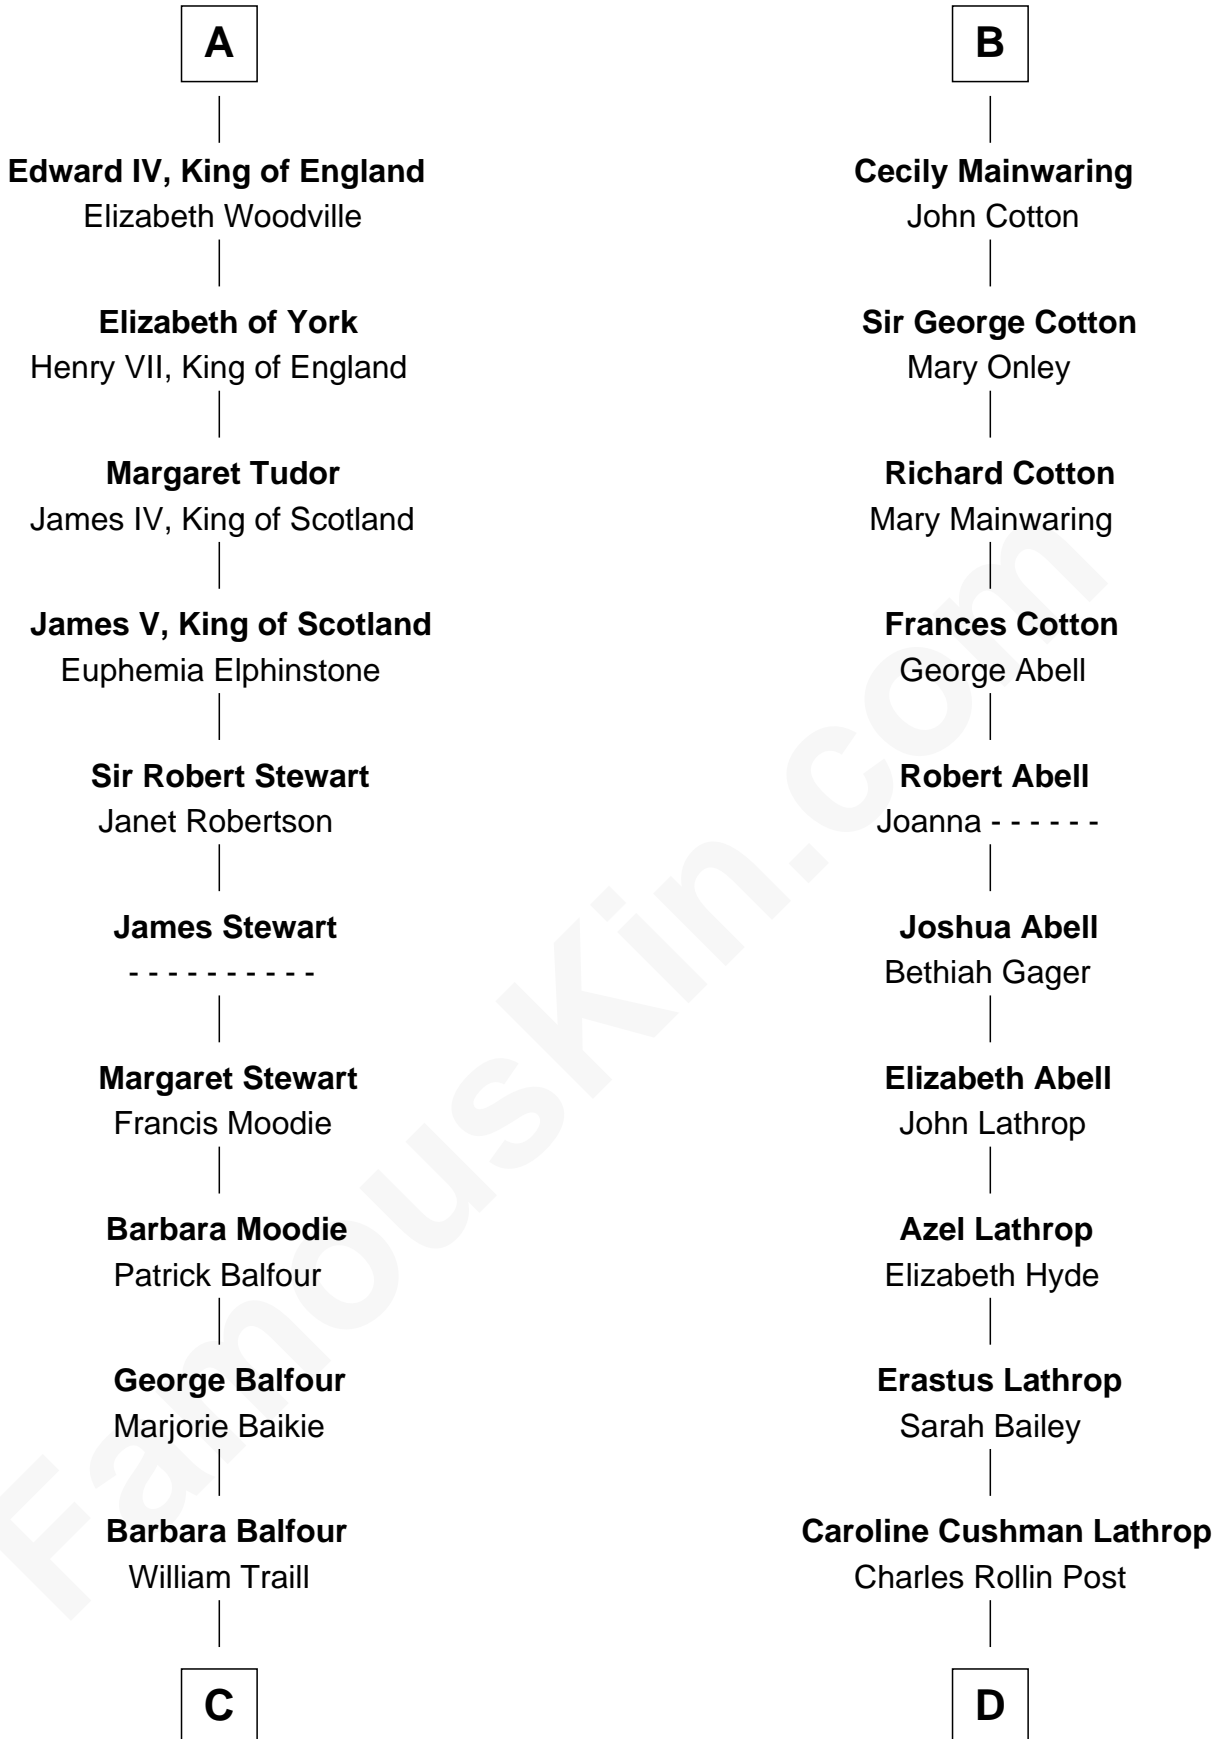

FamousKin.com
Relationship Chart of
James Russell Lowell
American "Fireside" Poet

18th cousin 3 times removed of
Marjorie Post
Founder of General Foods

C

William Traill

Isabel Fea

Robert Traill

Mary Whipple