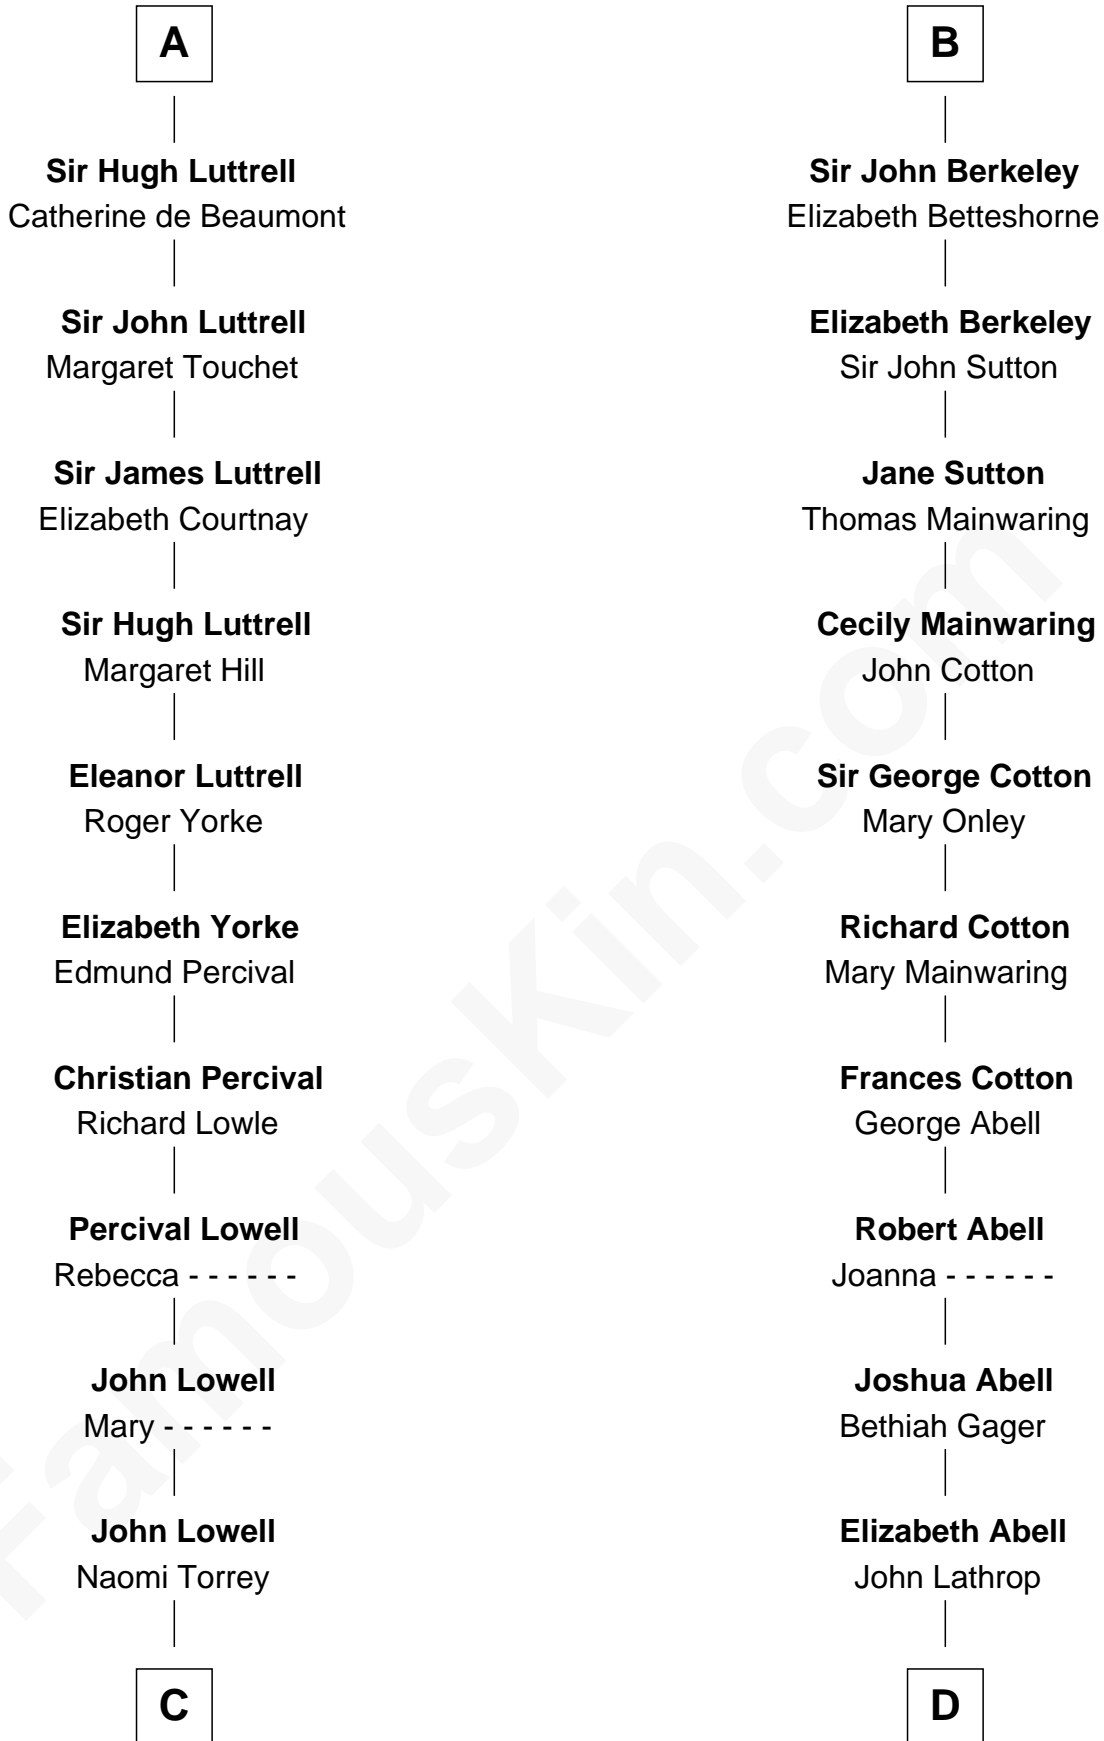

FamousKin.com
Relationship Chart of
James Russell Lowell
American "Fireside" Poet

20th cousin 1 time removed of
C. W. Post
Founder of Post Cereals

C

Ebenezer Lowell
Elizabeth Shailer

Rev. John Lowell
Sarah Champney