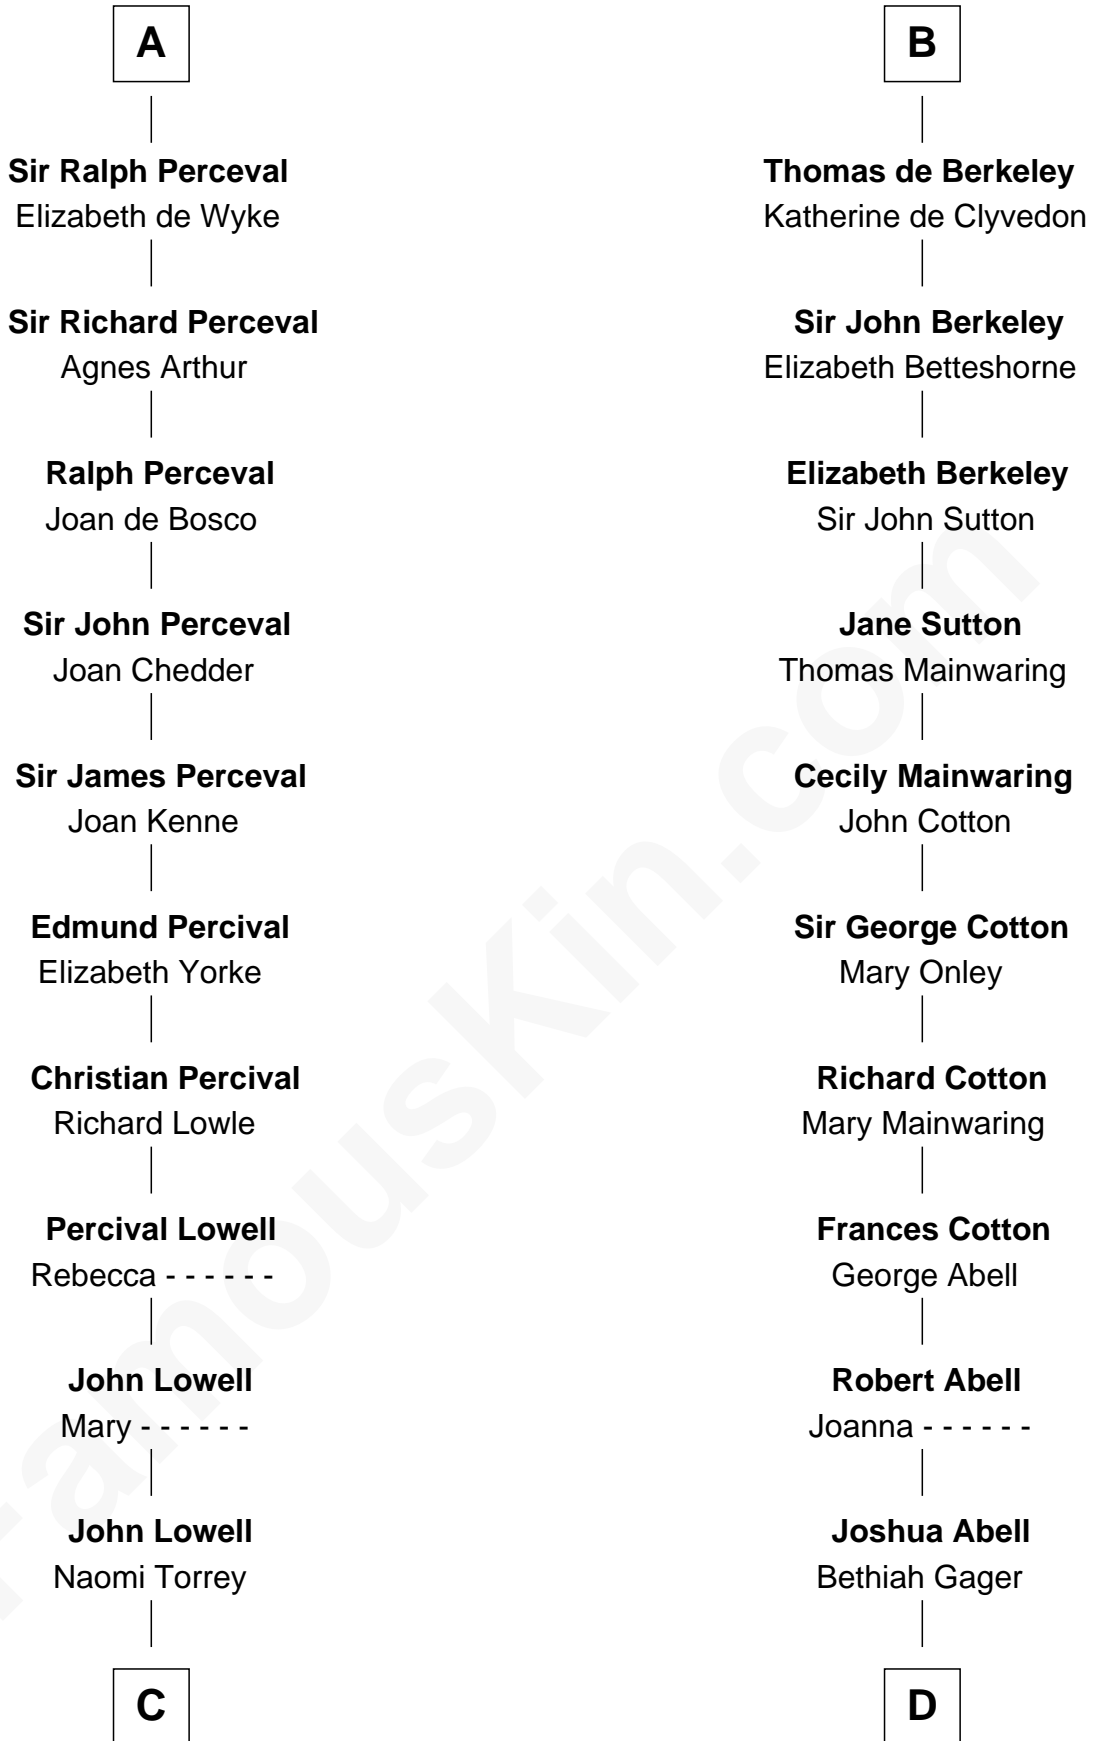

## Relationship Chart of

**James Russell Lowell**

*American "Fireside" Poet*

21st cousin of

**C. W. Post**

*Founder of Post Cereals*

**Sir Robert de Beaumont**

Isabel de Vermandois

**C**

**Ebenezer Lowell**

Elizabeth Shailer

**Rev. John Lowell**

Sarah Champney

**John Lowell**

Rebecca Russell

**Rev. Charles Lowell**