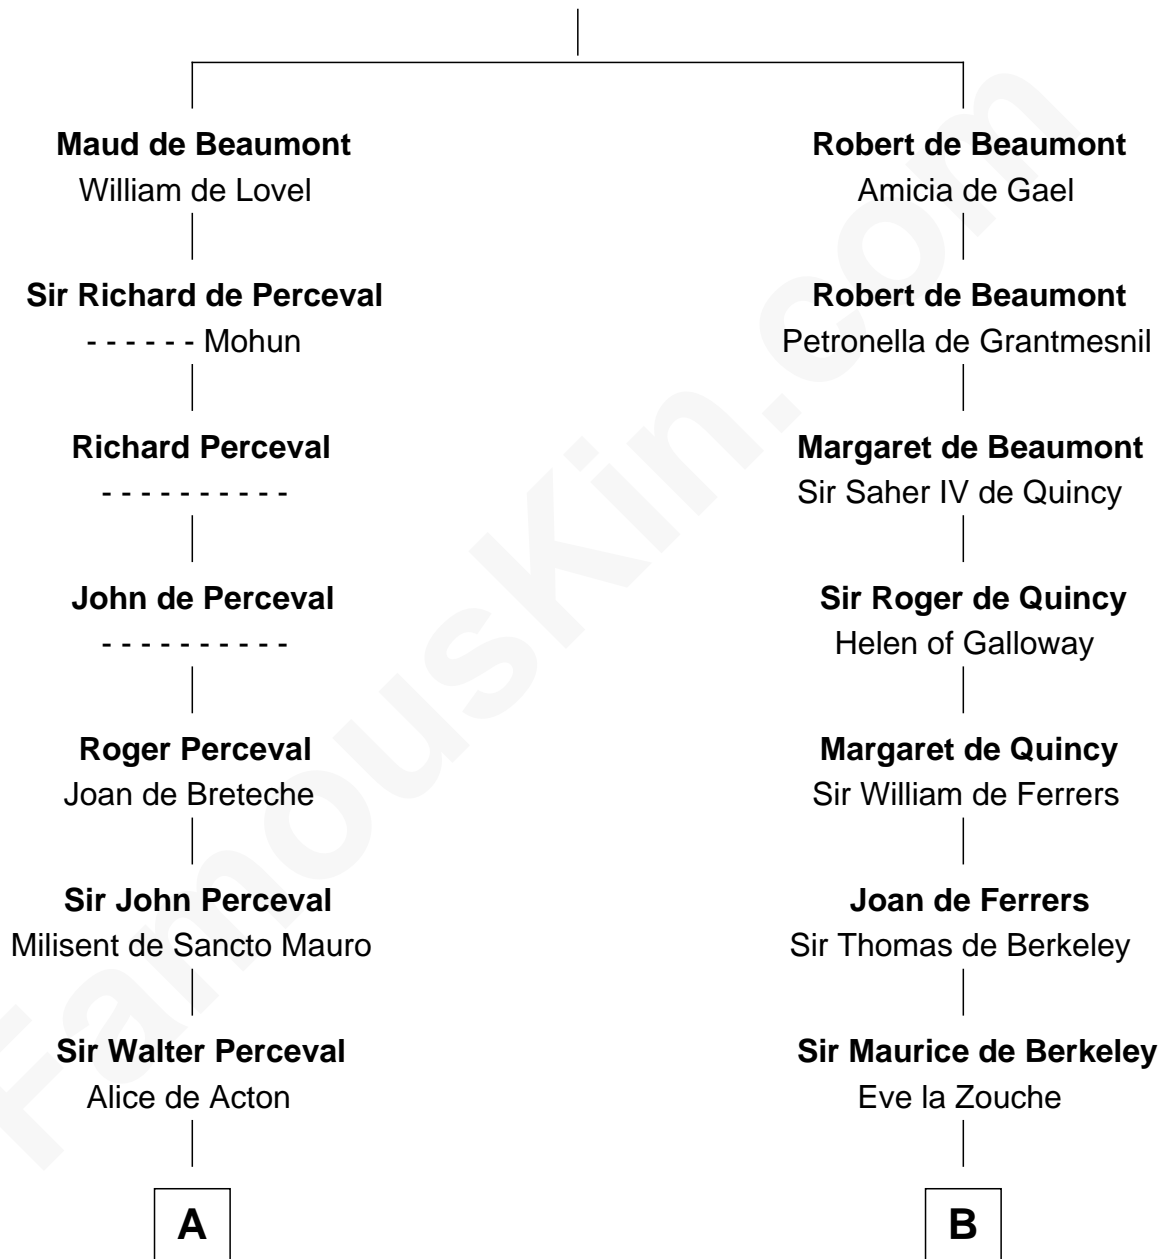

## Relationship Chart of

**James Russell Lowell**

*American "Fireside" Poet*

21st cousin of

**C. W. Post**

*Founder of Post Cereals*

**Sir Robert de Beaumont**

Isabel de Vermandois

**C**

**Ebenezer Lowell**

Elizabeth Shailer

**Rev. John Lowell**

Sarah Champney

**John Lowell**

Rebecca Russell

**Rev. Charles Lowell**