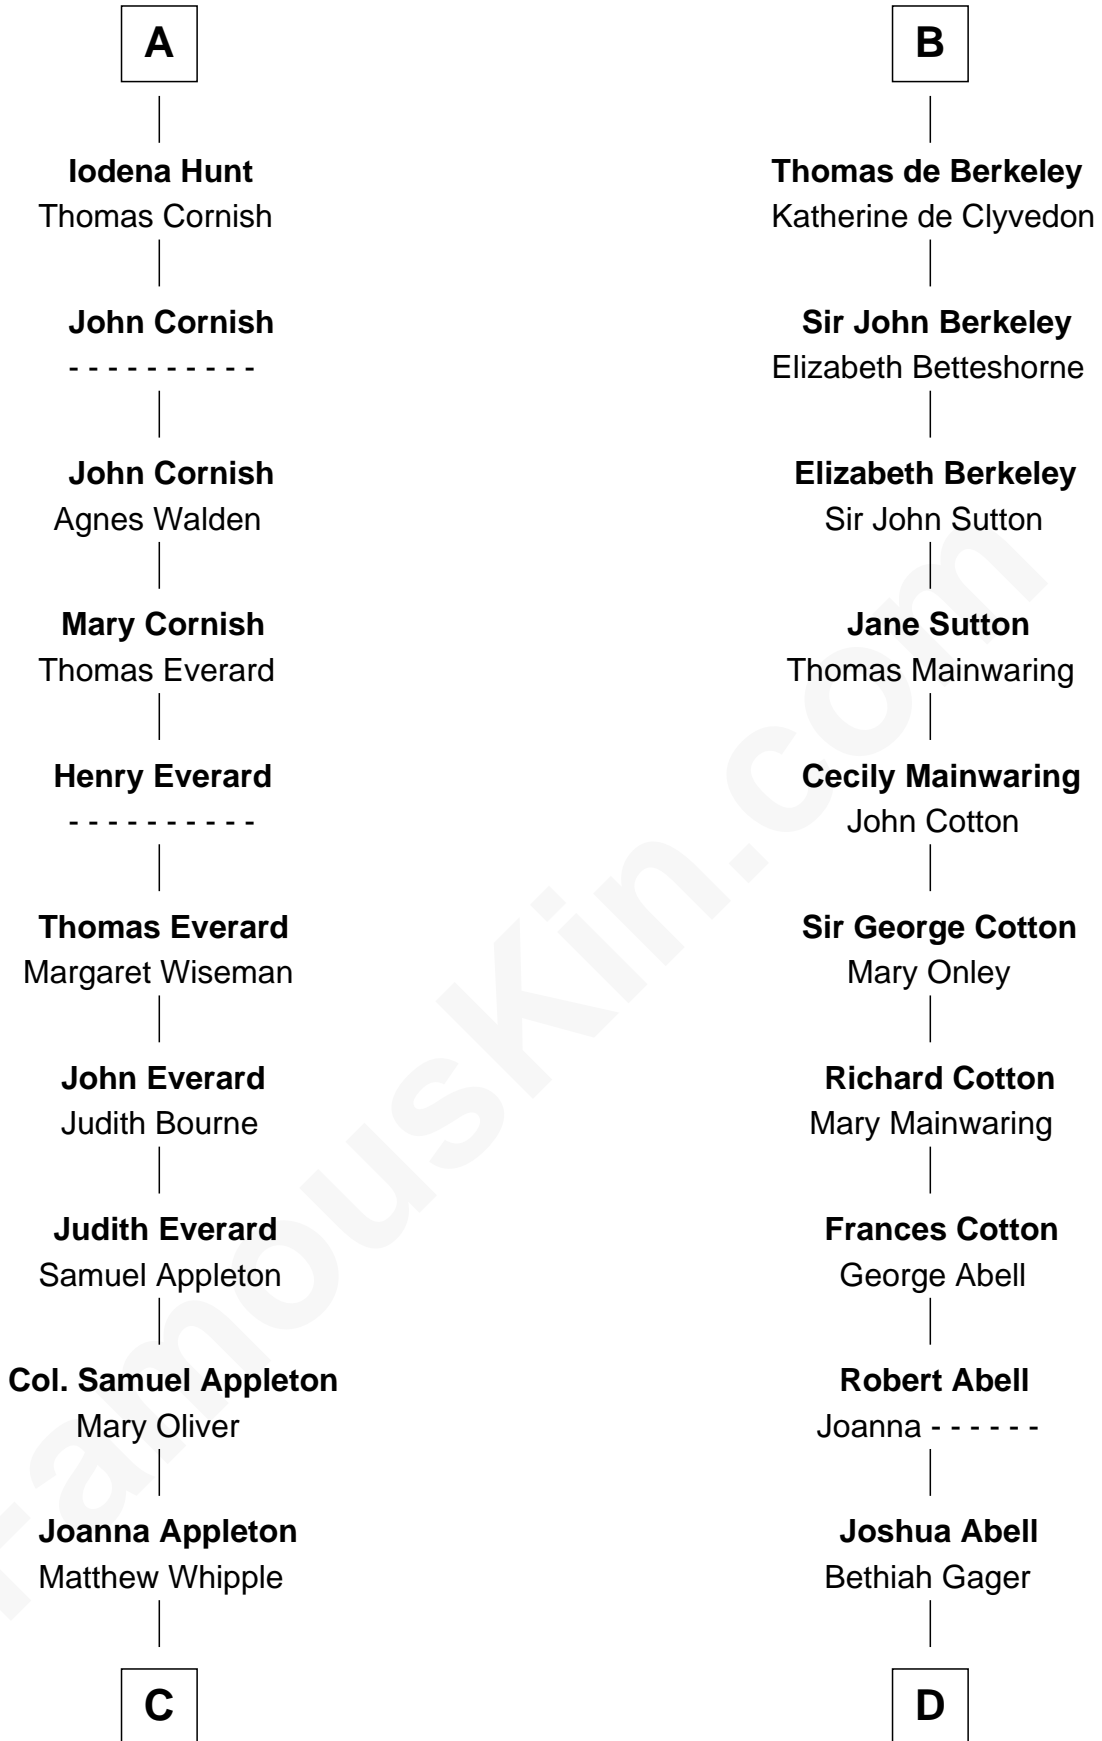

# FamousKin.com Relationship Chart of

**James Russell Lowell**

*American "Fireside" Poet*

21st cousin of

**C. W. Post**

*Founder of Post Cereals*

**Simon I de St. Liz**  
Maud of Northumberland

**C**

**William Whipple**

Mary Cutts

**Mary Whipple**

Robert Traill

**Mary Whipple Traill**

Keith Spence

**Harriet Brackett Spence**

Rev. Charles Lowell

Sarah Bailey

**Caroline Cushman Lathrop**

Charles Rollin Post

**C. W. Post**

*Founder of Post Cereals*