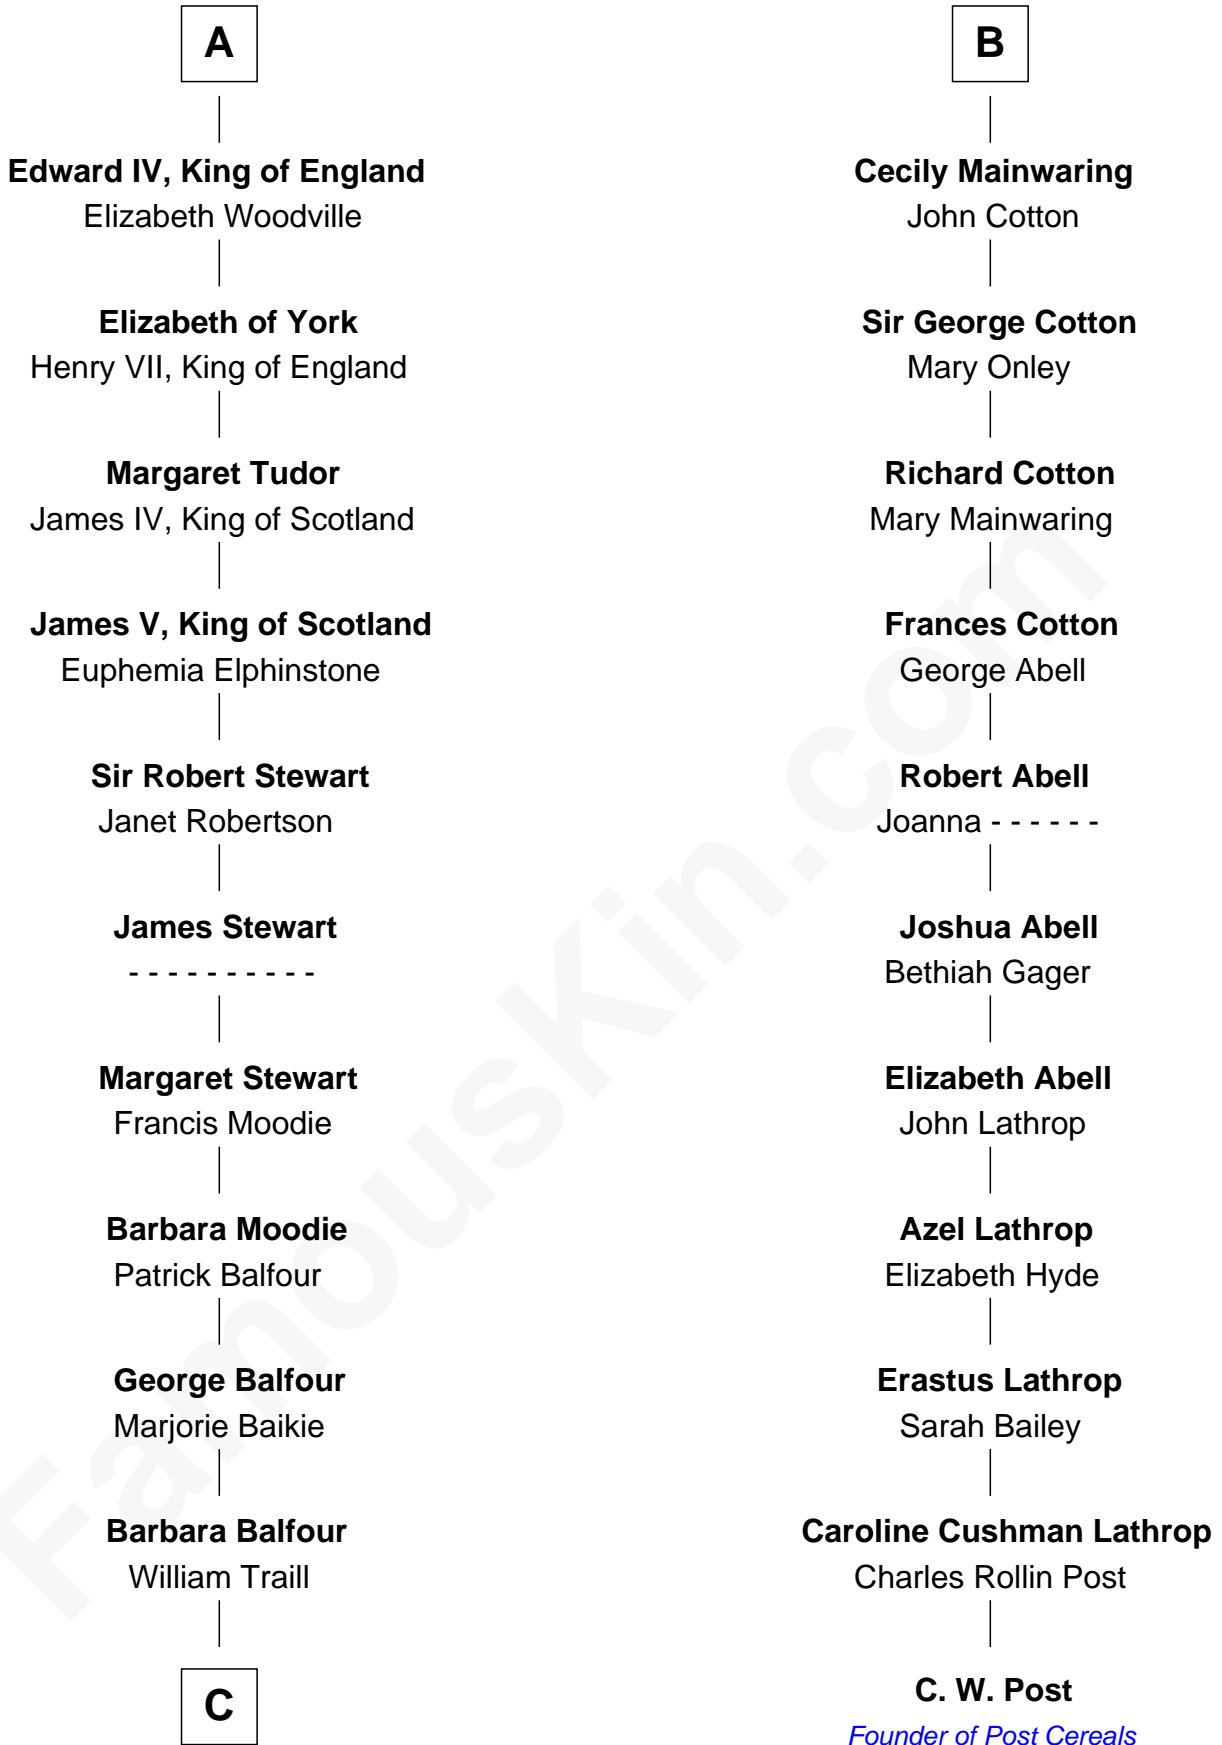

FamousKin.com

Relationship Chart of

James Russell Lowell

American "Fireside" Poet

17th cousin 4 times removed of

C. W. Post

Founder of Post Cereals

C

—
William Traill

Isabel Fea

—
Robert Traill

Mary Whipple

—
Mary Whipple Traill

Keith Spence

—
Harriet Brackett Spence

Rev. Charles Lowell