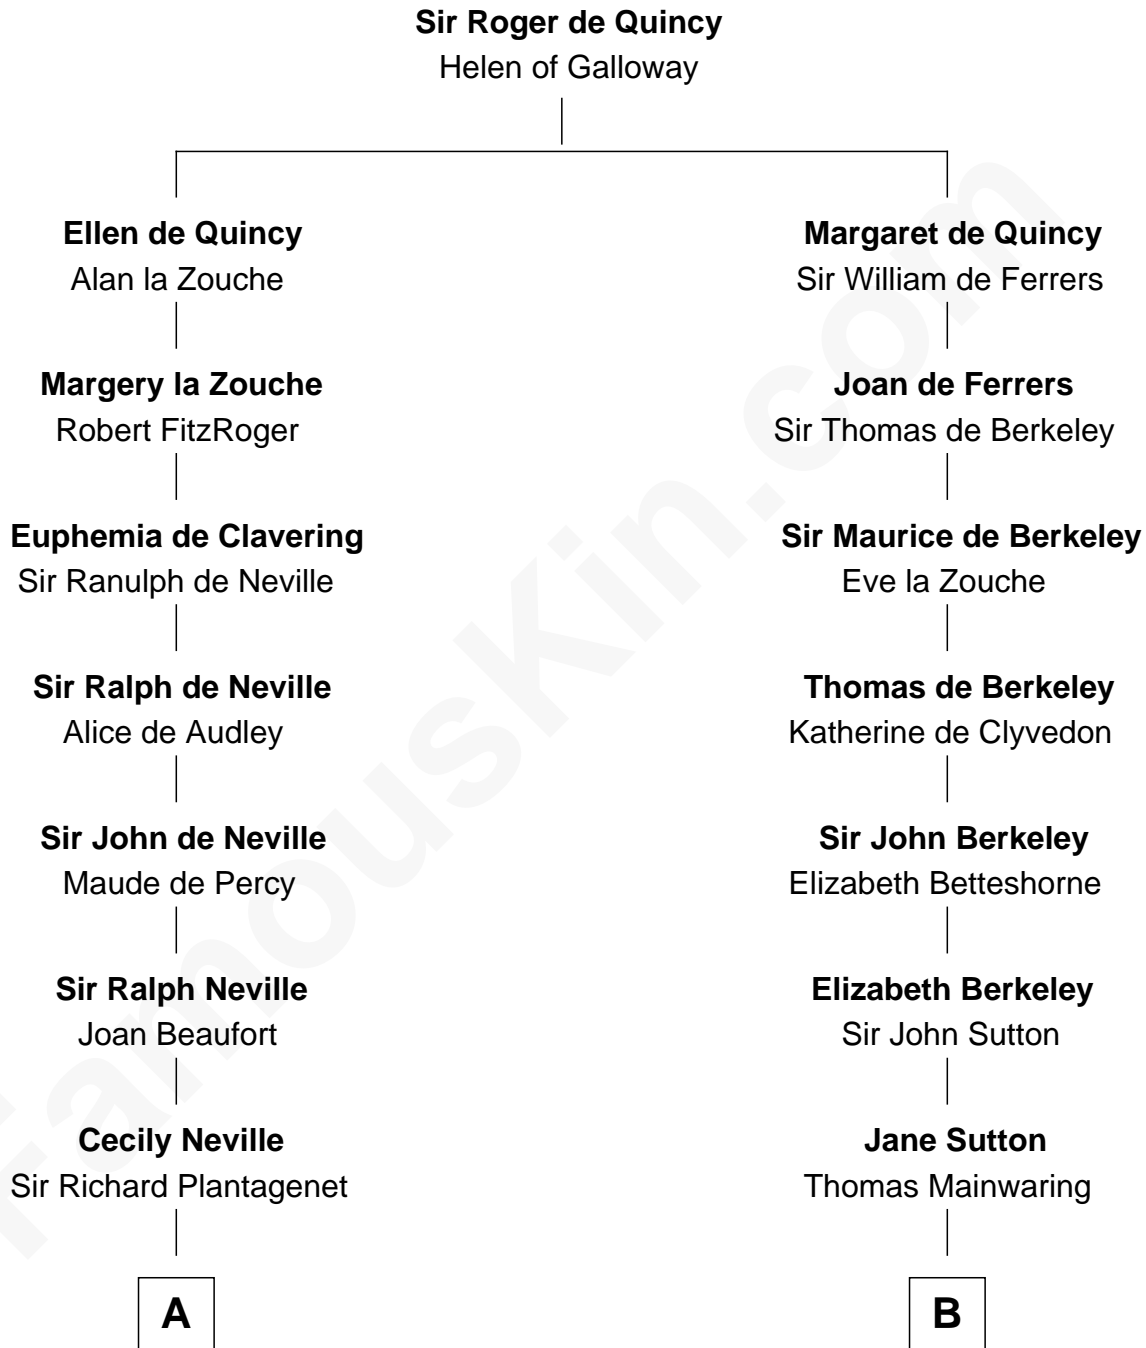

FamousKin.com

Relationship Chart of

James Russell Lowell

American "Fireside" Poet

17th cousin 4 times removed of

C. W. Post

Founder of Post Cereals

C

—
William Traill

Isabel Fea

—
Robert Traill

Mary Whipple

—
Mary Whipple Traill

Keith Spence

—
Harriet Brackett Spence

Rev. Charles Lowell