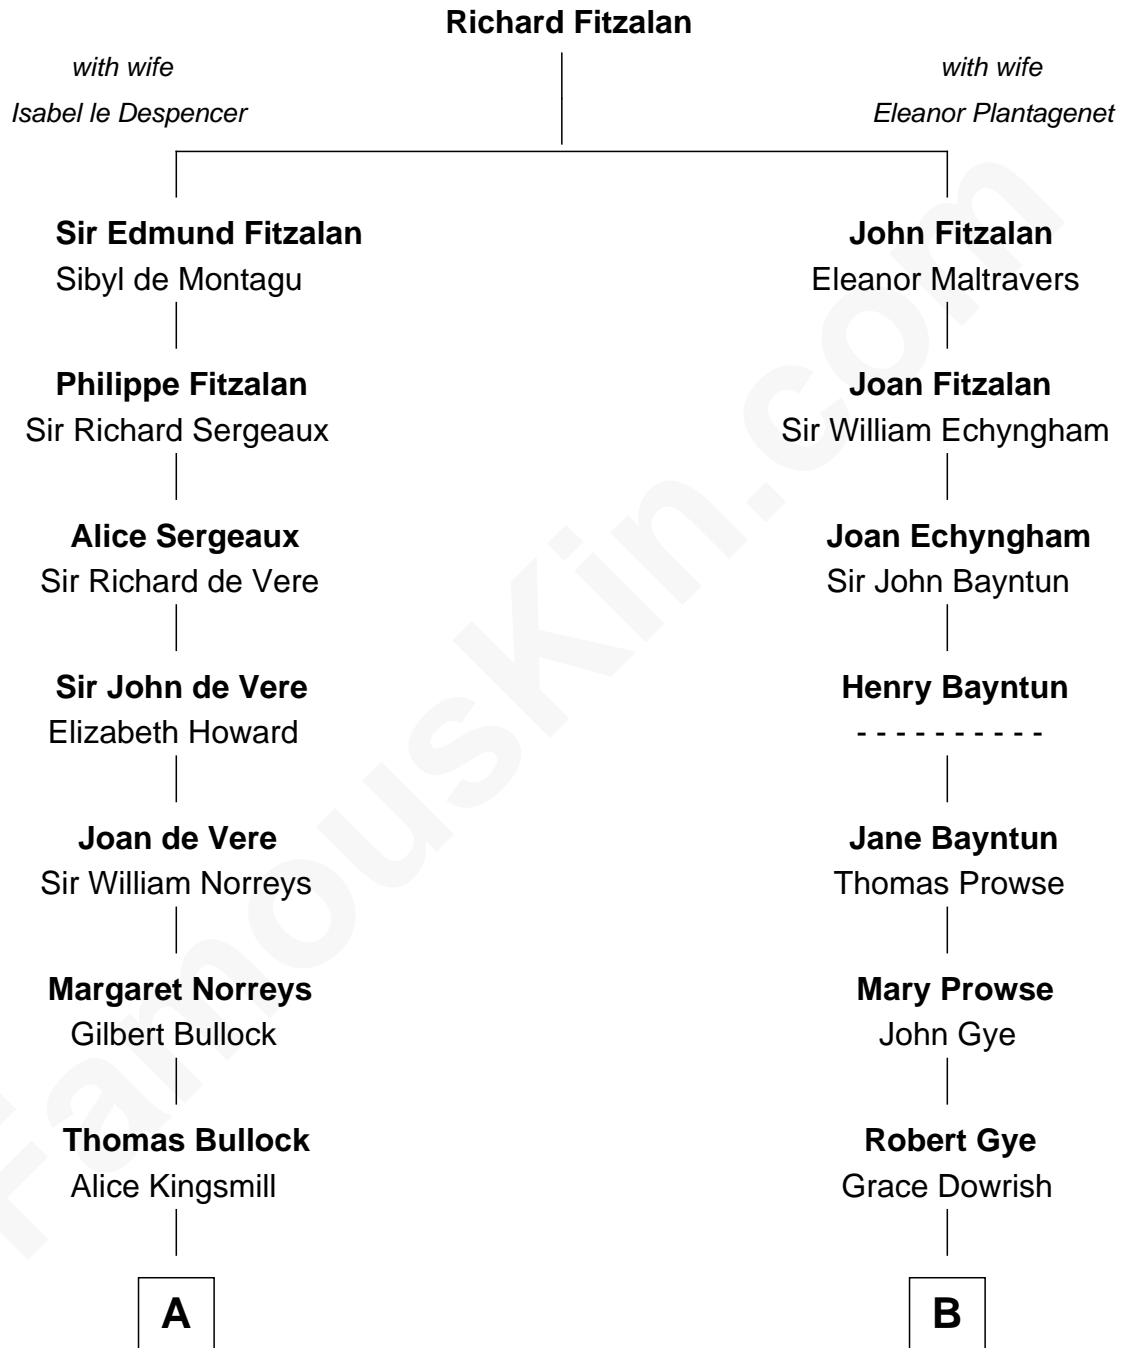

FamousKin.com

Relationship Chart of

James Russell Lowell

American "Fireside" Poet

16th cousin 2 times removed of

Pete Seeger
American Folk Singer

C

Charles Louis Seeger
Constance de Clyver Edson

Pete Seeger
American Folk Singer

FamousKin.com