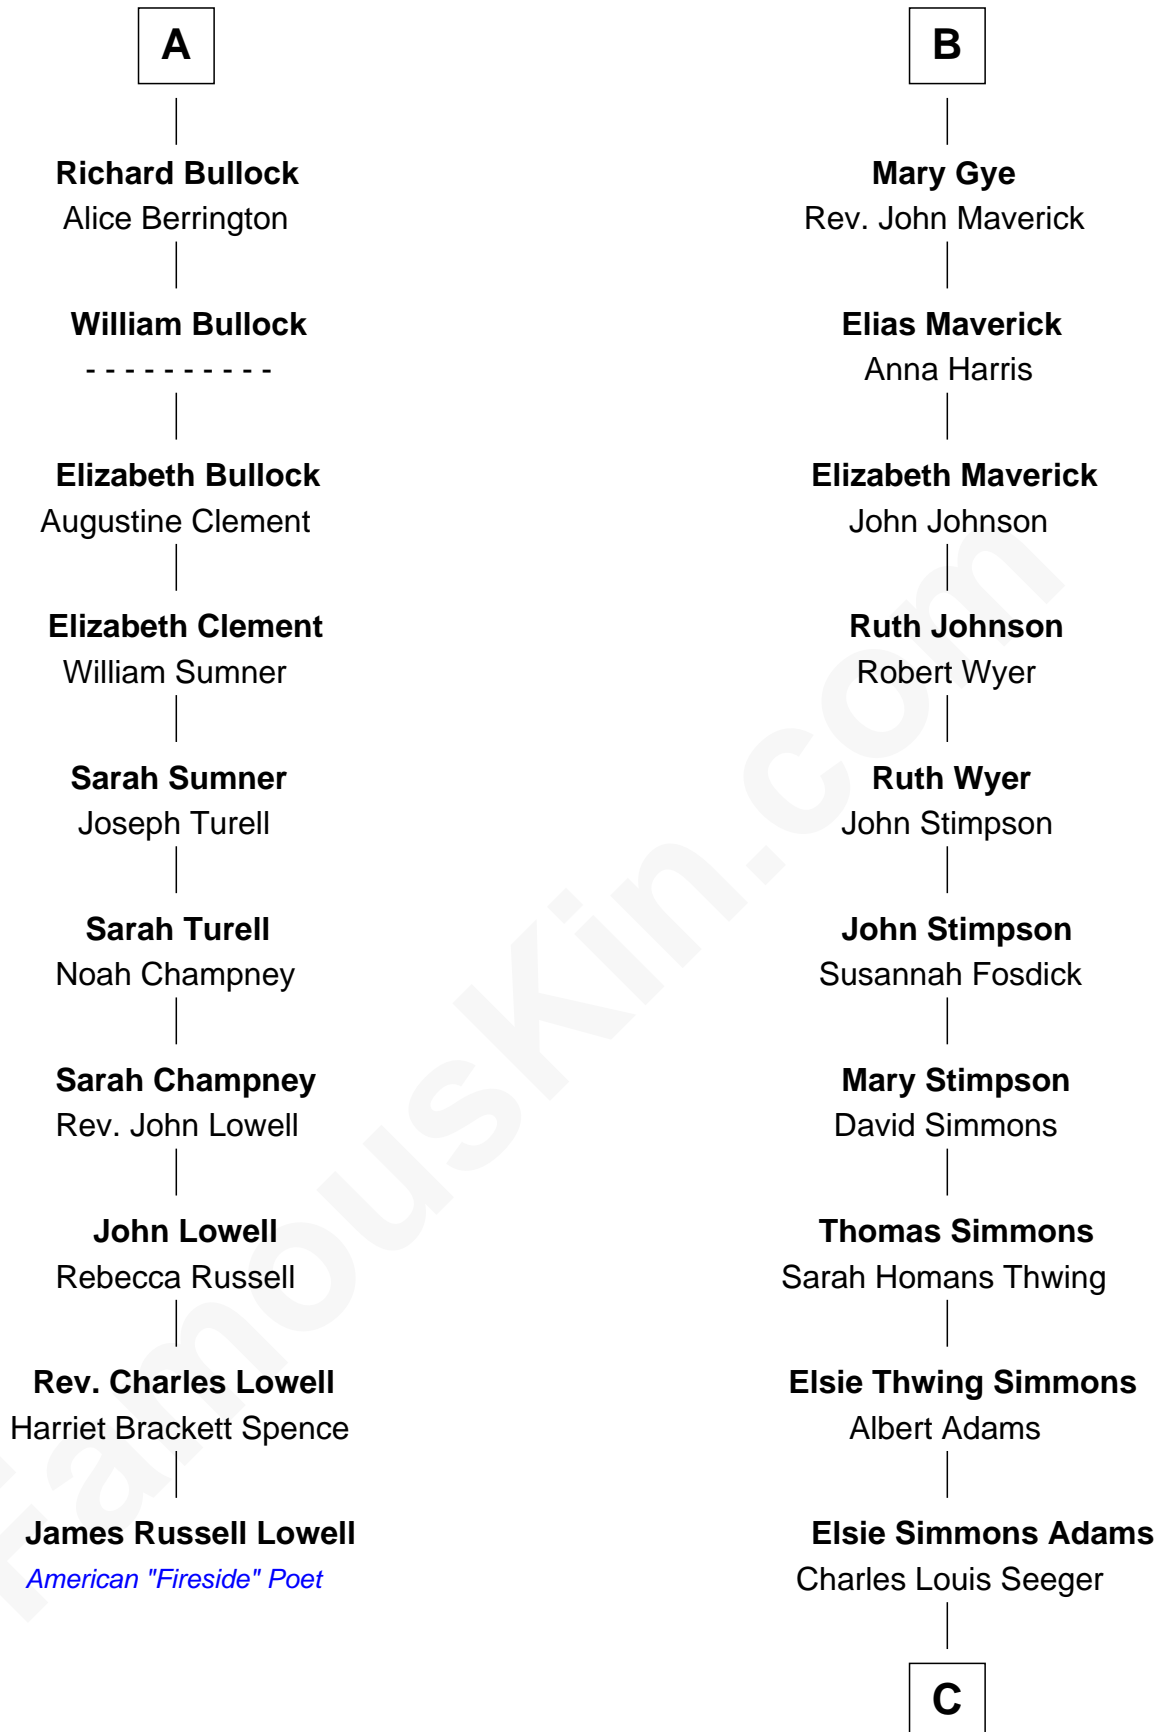

FamousKin.com

Relationship Chart of

James Russell Lowell

American "Fireside" Poet

16th cousin 2 times removed of

Pete Seeger
American Folk Singer

C

Charles Louis Seeger
Constance de Clyver Edson

Pete Seeger
American Folk Singer

FamousKin.com