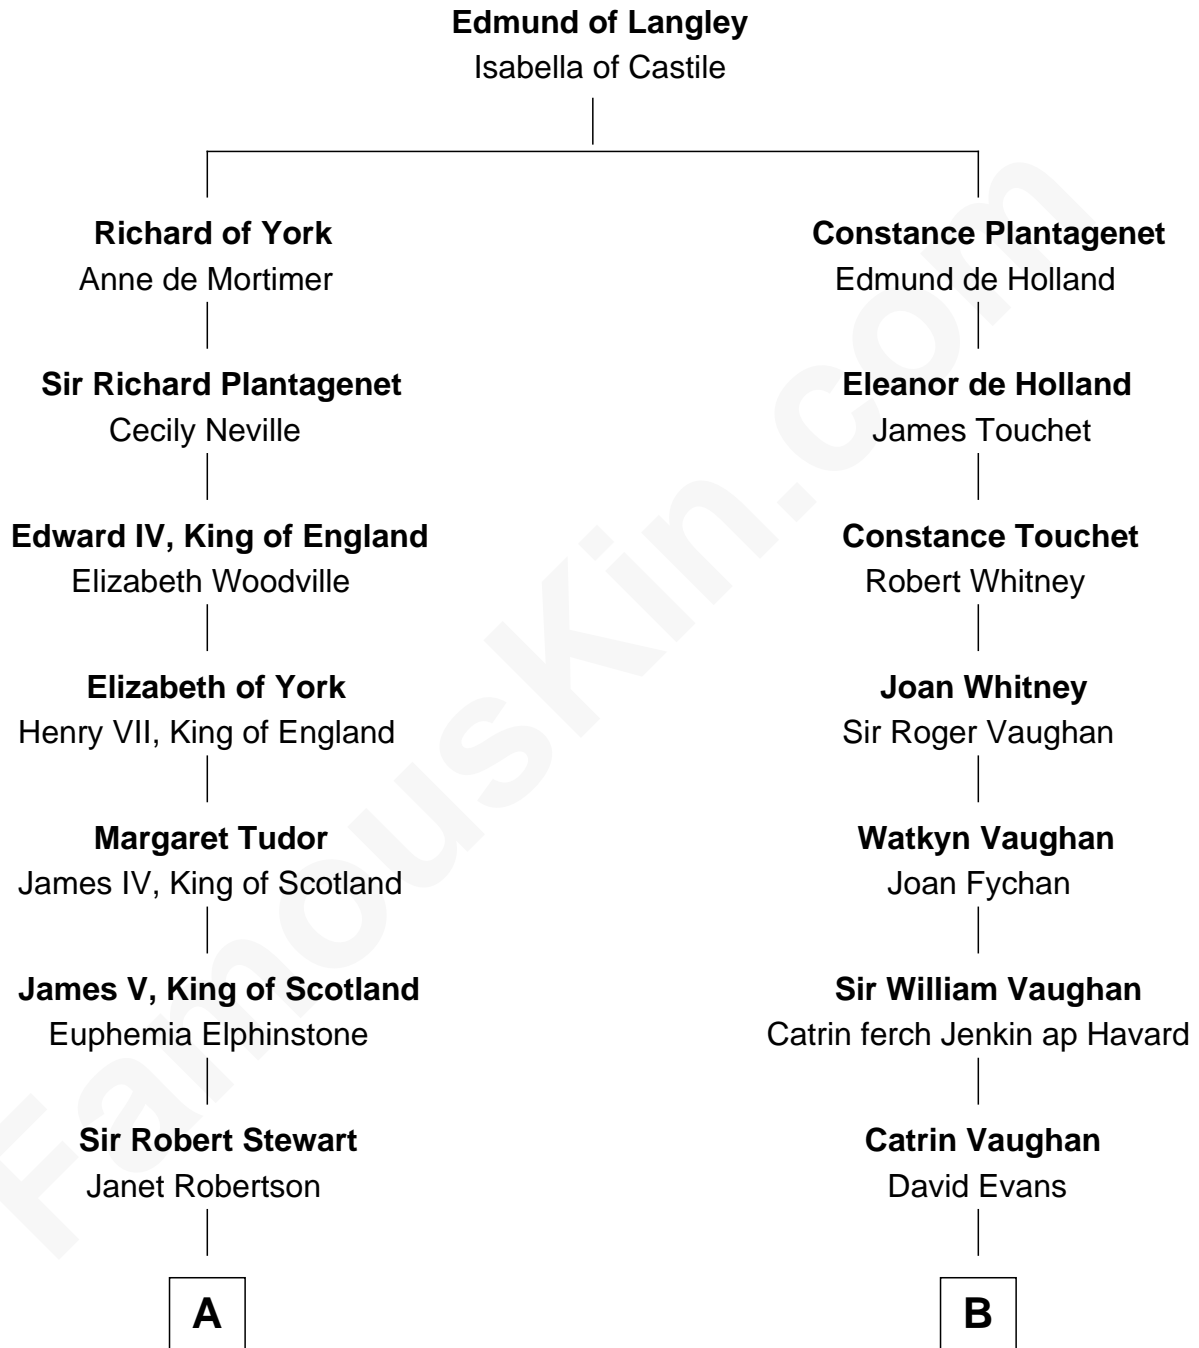

**FamousKin.com**  
**Relationship Chart of**  
**James Russell Lowell**  
*American "Fireside" Poet*

**16th cousin 4 times removed of**  
**Sally Ride**  
*1st American Woman in Space*

**C**

**Charles Everroad Richardson**

Blanche Gibson

**Jennie Mae Richardson**

Thomas Vernam Ride

**Dale Burdell Ride**

Carol Joyce Anderson

**Sally Ride**

*1st American Woman in Space*

FamousKin.com