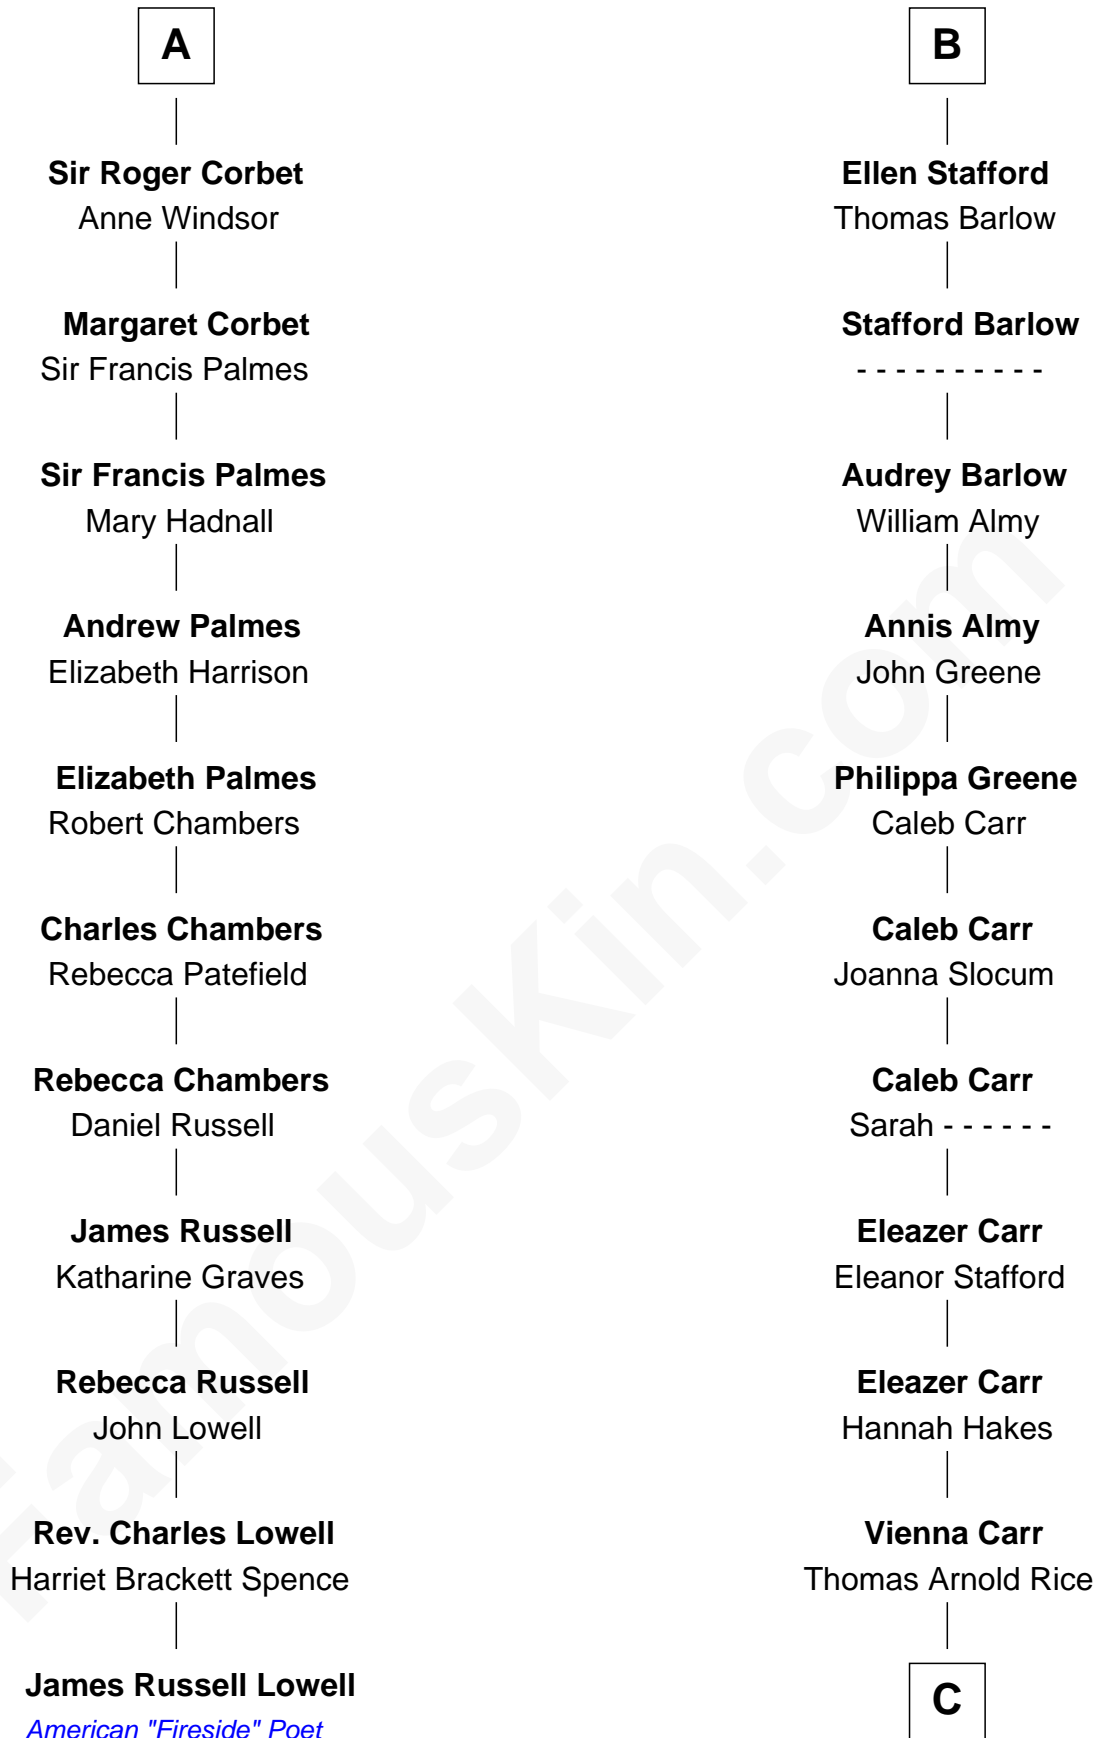

**FamousKin.com**  
**Relationship Chart of**  
**James Russell Lowell**  
*American "Fireside" Poet*

17th cousin 3 times removed of

**Charlie Munger**  
*Vice-Chairman of Berkshire Hathaway*

C

**Caroline A. Rice**  
William H. Ingham

**Helen Vienna Ingham**  
Charles W. Russell

**Florence V. Russell**  
Alfred Case Munger

**Charlie Munger**  
*Vice-Chairman of Berkshire Hathaway*