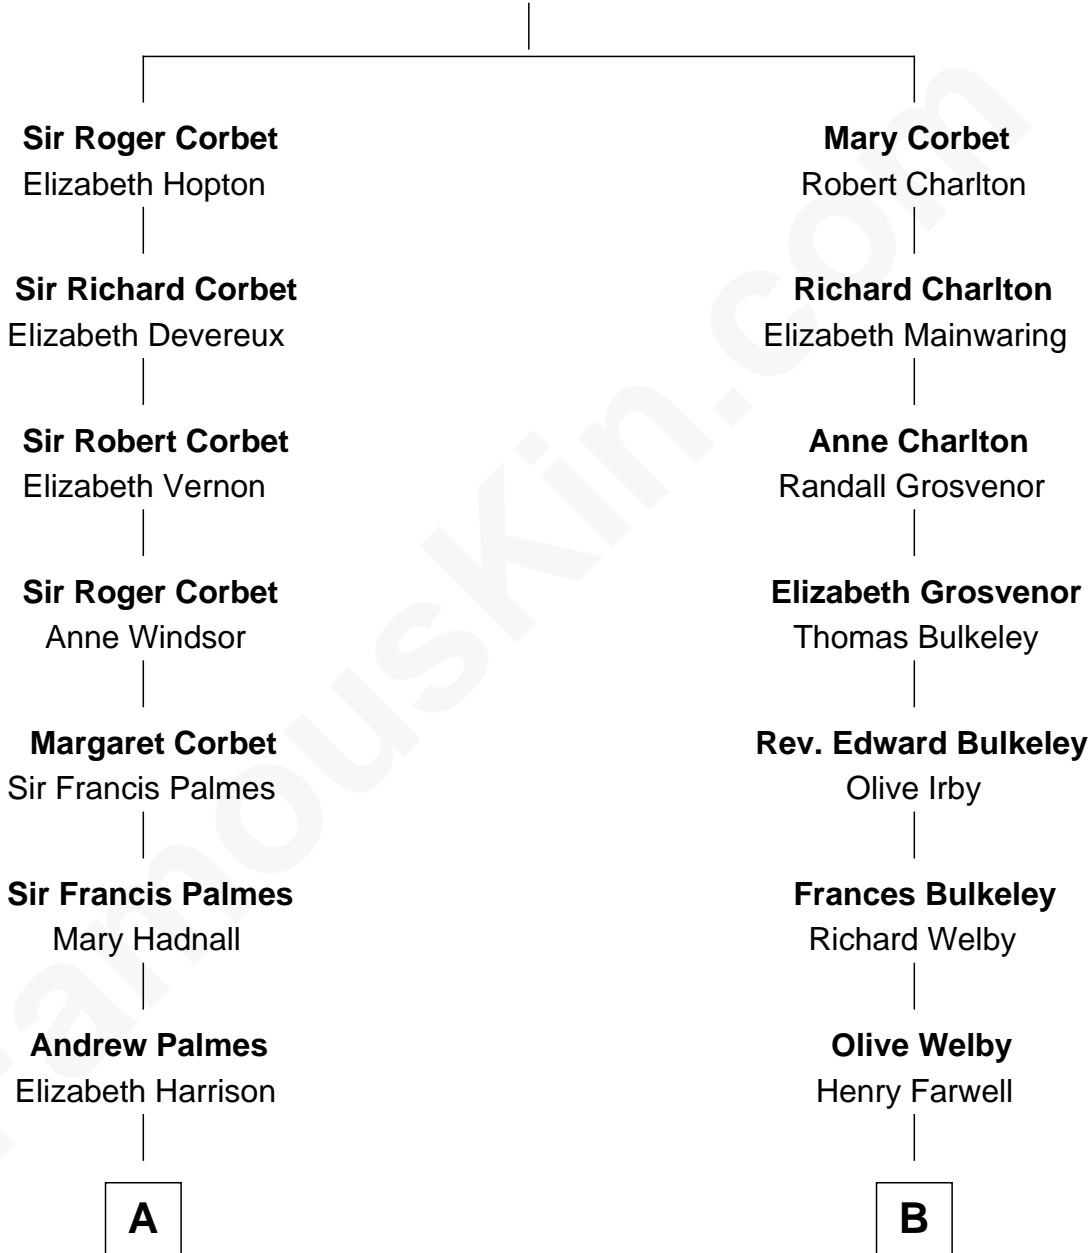

**FamousKin.com**  
**Relationship Chart of**  
**James Russell Lowell**  
*American "Fireside" Poet*

13th cousin 5 times removed of

**Linda Hamilton**  
*TV and Movie Actress*

**Sir Robert Corbet**  
 Margaret - - - - -

C

**Barbara Kyle Holt**  
Dr. Carroll Stanford Hamilton

**Linda Hamilton**  
*TV and Movie Actress*

FamousKin.com