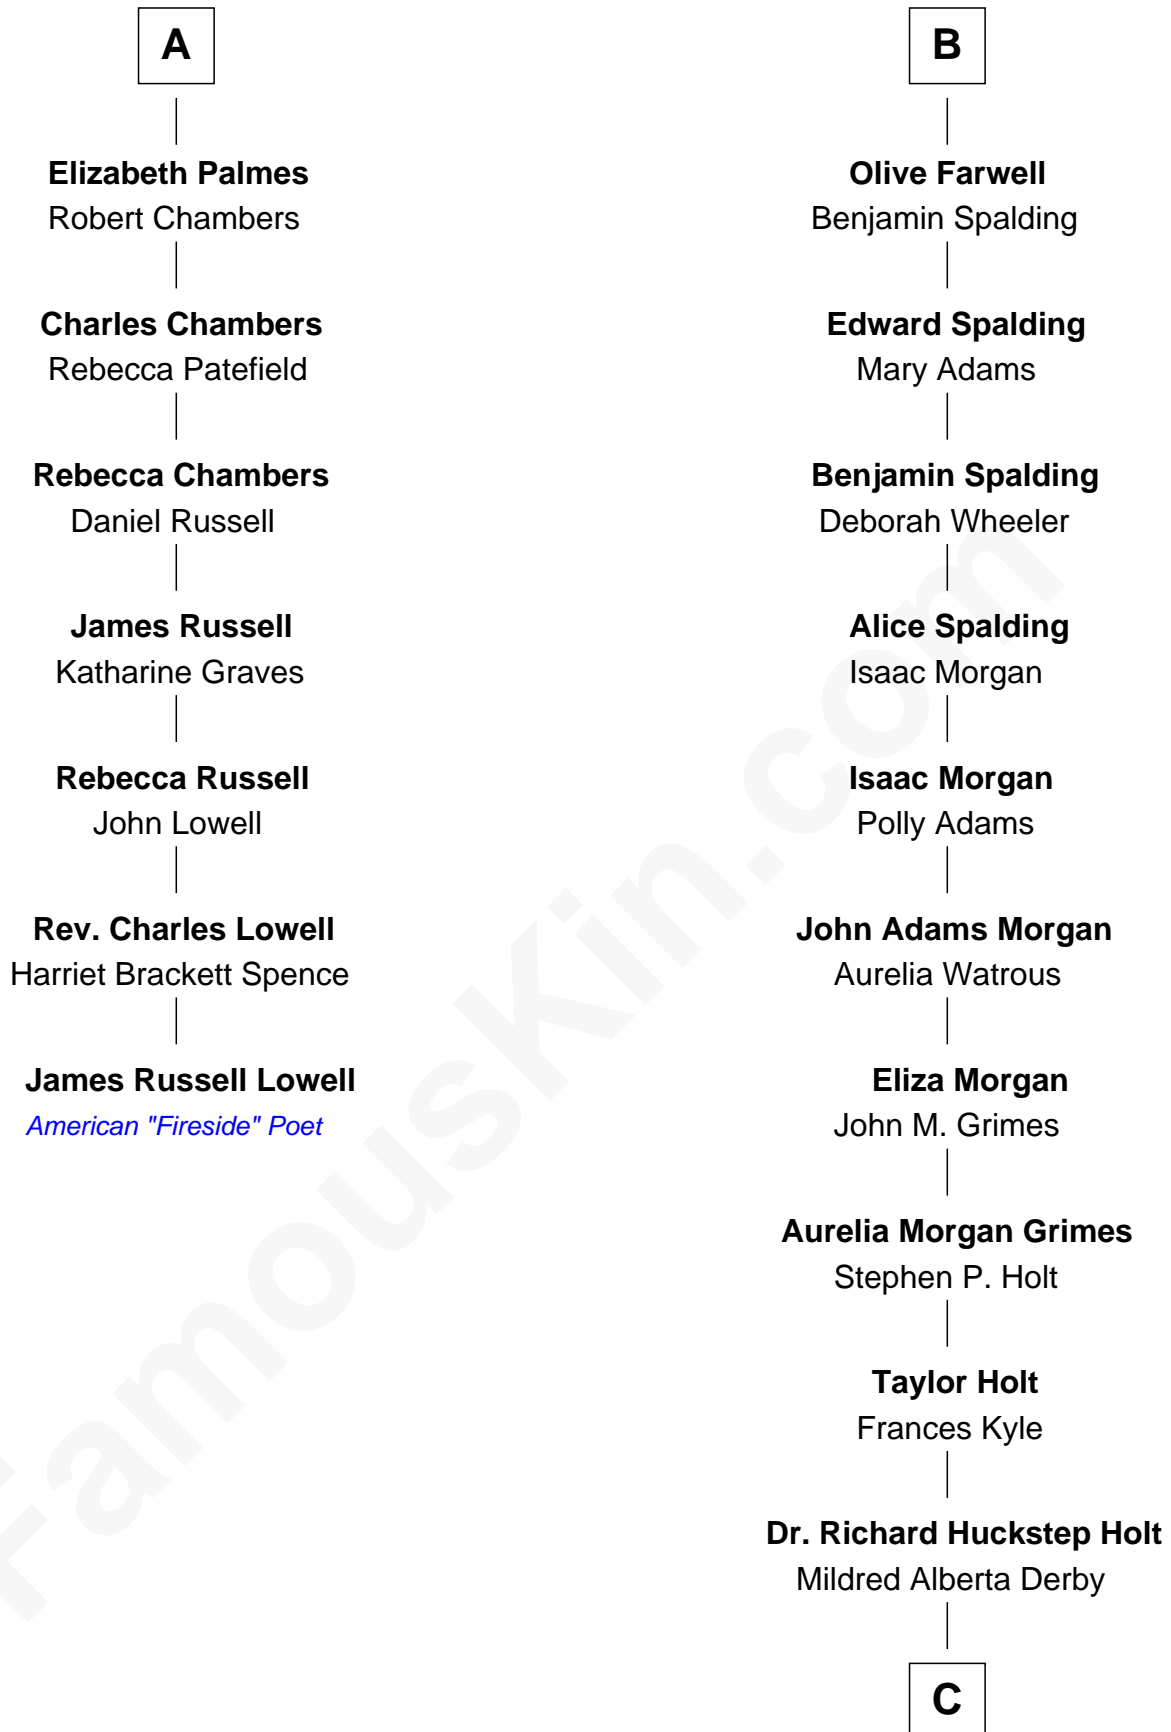

**FamousKin.com**  
**Relationship Chart of**  
**James Russell Lowell**  
*American "Fireside" Poet*

13th cousin 5 times removed of

**Linda Hamilton**  
*TV and Movie Actress*

**Sir Robert Corbet**  
 Margaret - - - - -

C

**Barbara Kyle Holt**  
Dr. Carroll Stanford Hamilton

**Linda Hamilton**  
*TV and Movie Actress*

FamousKin.com