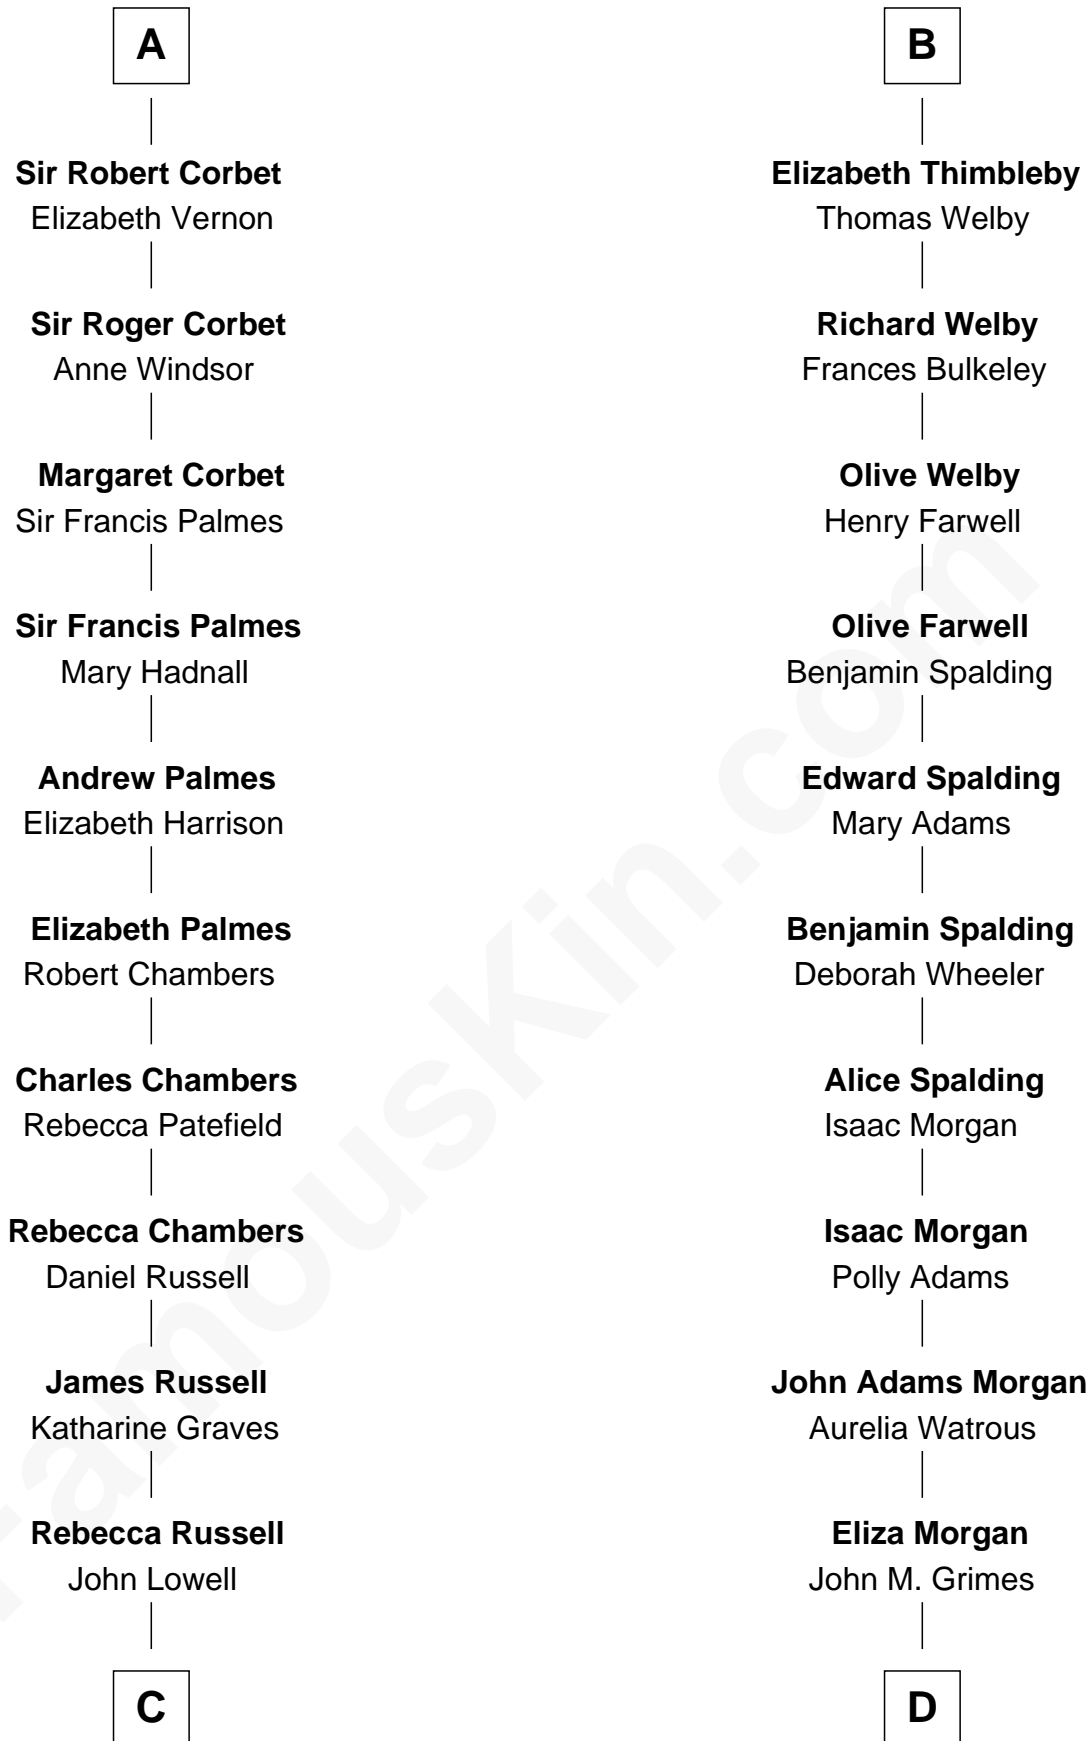

FamousKin.com
Relationship Chart of
James Russell Lowell
American "Fireside" Poet

18th cousin 3 times removed of

Linda Hamilton
TV and Movie Actress

C

Rev. Charles Lowell
Harriet Brackett Spence

James Russell Lowell
American "Fireside" Poet

D

Aurelia Morgan Grimes
Stephen P. Holt

Taylor Holt
Frances Kyle

Dr. Richard Huckstep Holt
Mildred Alberta Derby

Barbara Kyle Holt
Dr. Carroll Stanford Hamilton

Linda Hamilton
TV and Movie Actress