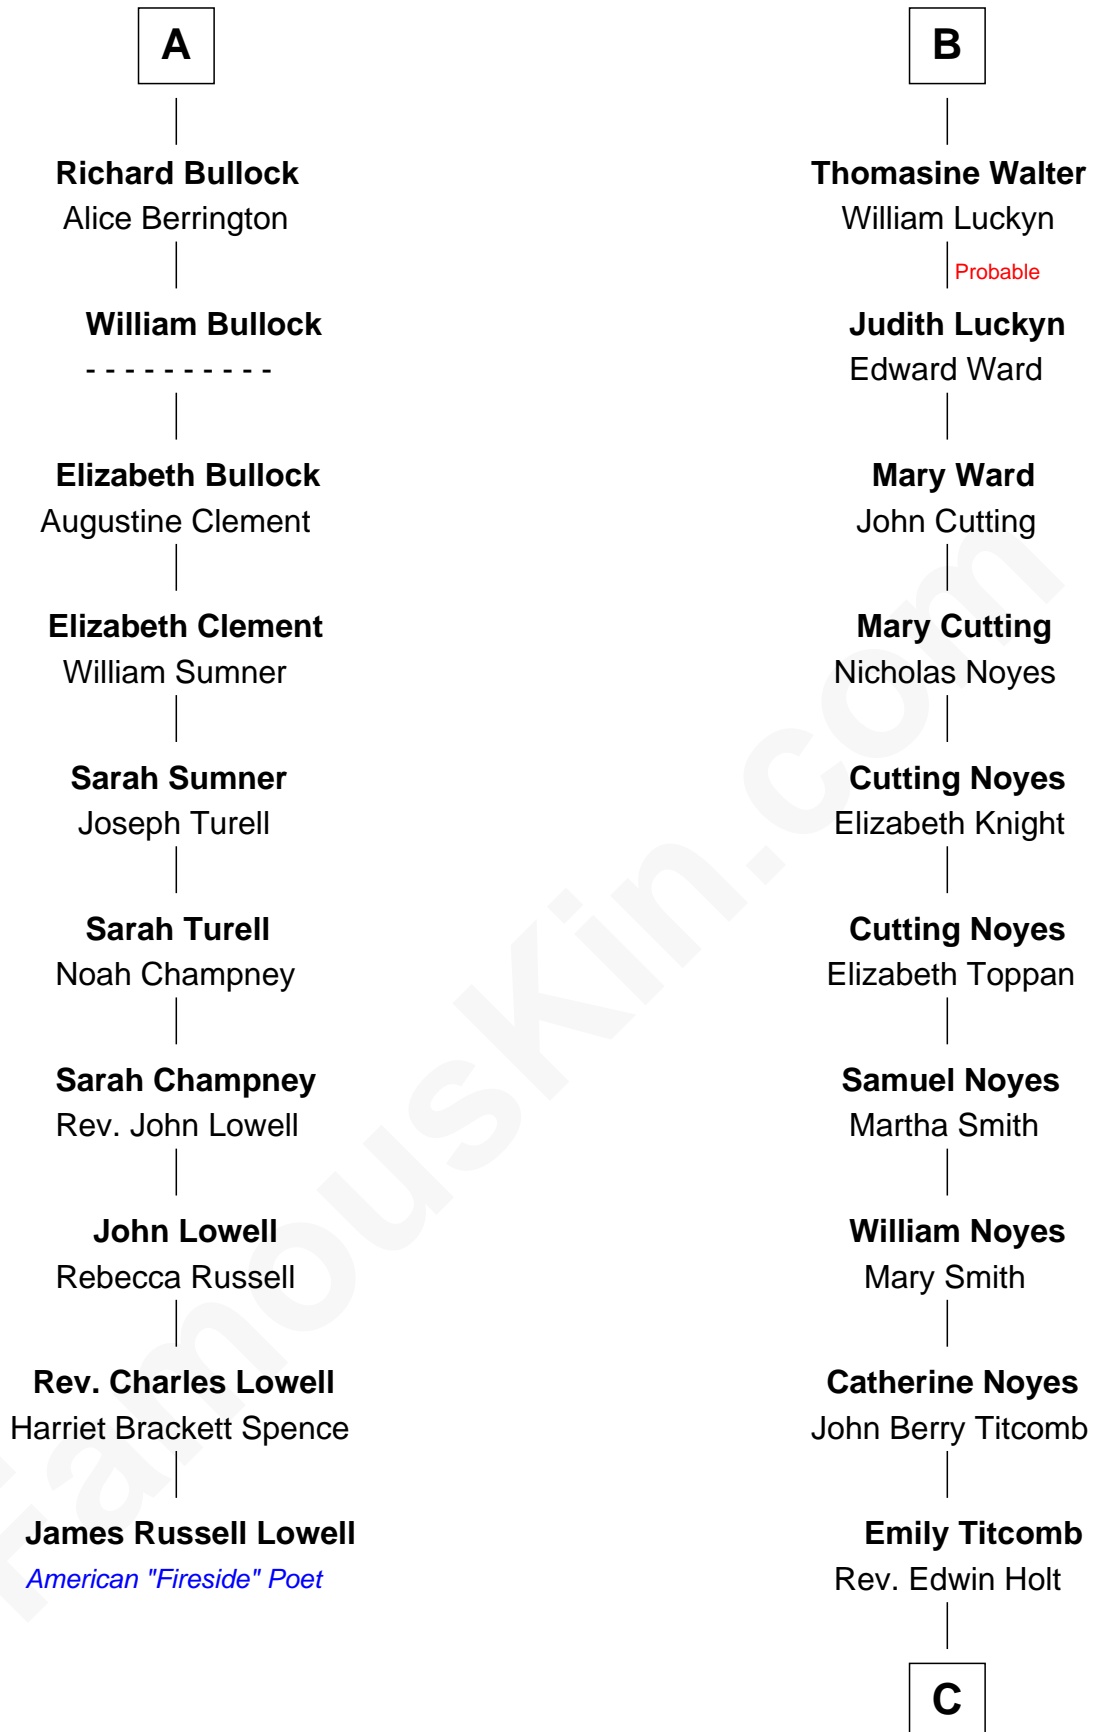

FamousKin.com
Relationship Chart of
James Russell Lowell
American "Fireside" Poet

16th cousin 5 times removed of

Linda Hamilton
TV and Movie Actress

Sir John Howard
 Alice de Bois

C

—
Stephen P. Holt
Aurelia Morgan Grimes

—
Taylor Holt
Frances Kyle

—
Dr. Richard Huckstep Holt
Mildred Alberta Derby

—
Barbara Kyle Holt
Dr. Carroll Stanford Hamilton

—
Linda Hamilton
TV and Movie Actress