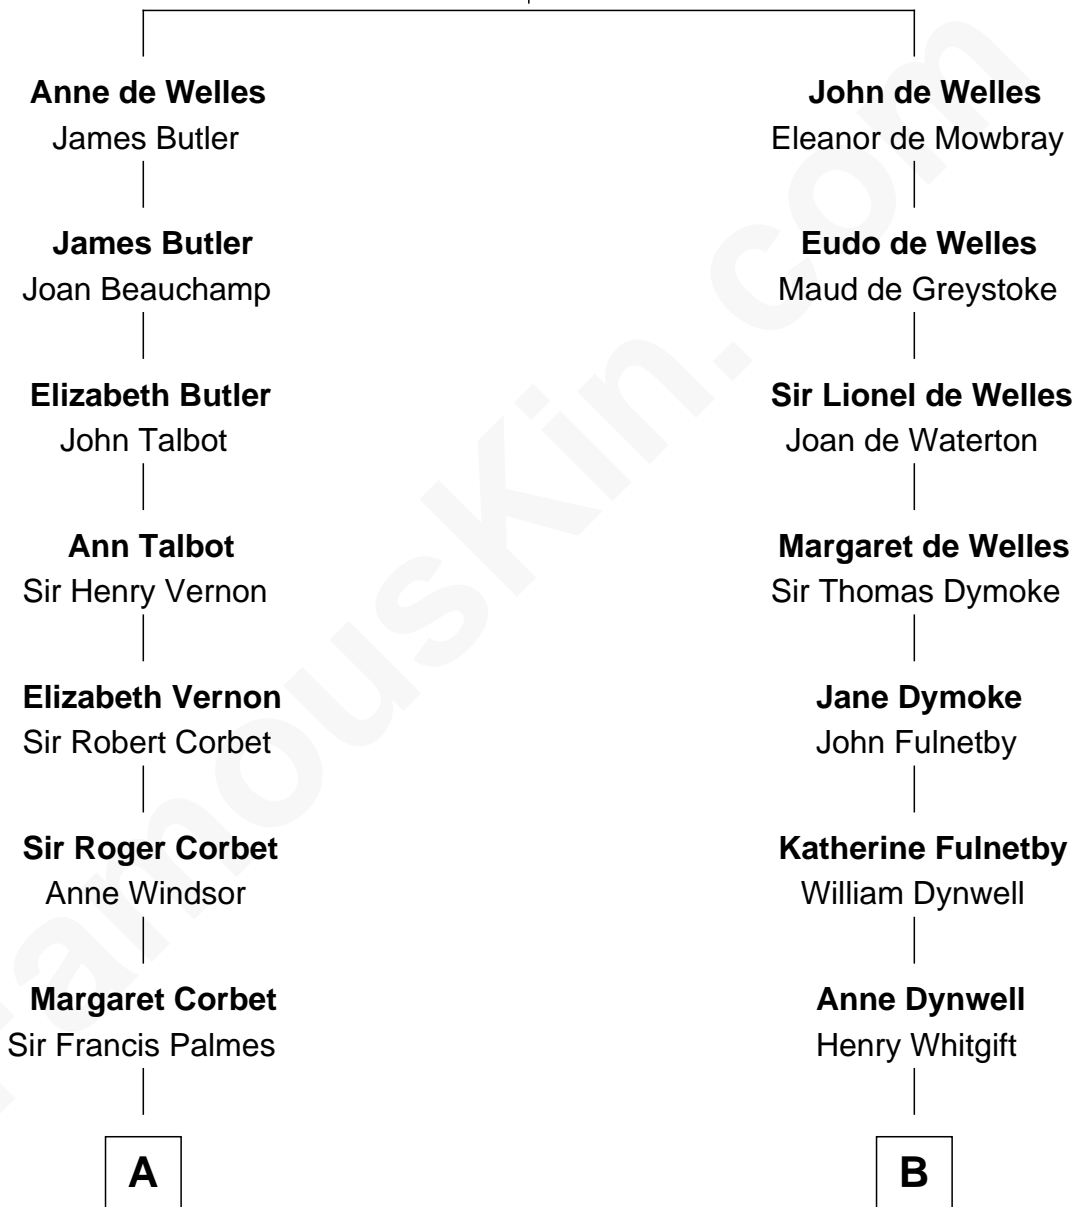

FamousKin.com
Relationship Chart of
James Russell Lowell
American "Fireside" Poet

15th cousin 5 times removed of

Linda Hamilton
TV and Movie Actress

John de Welles
 Maud de Roos

C

Taylor Holt
Frances Kyle

Dr. Richard Huckstep Holt
Mildred Alberta Derby

Barbara Kyle Holt
Dr. Carroll Stanford Hamilton

Linda Hamilton
TV and Movie Actress