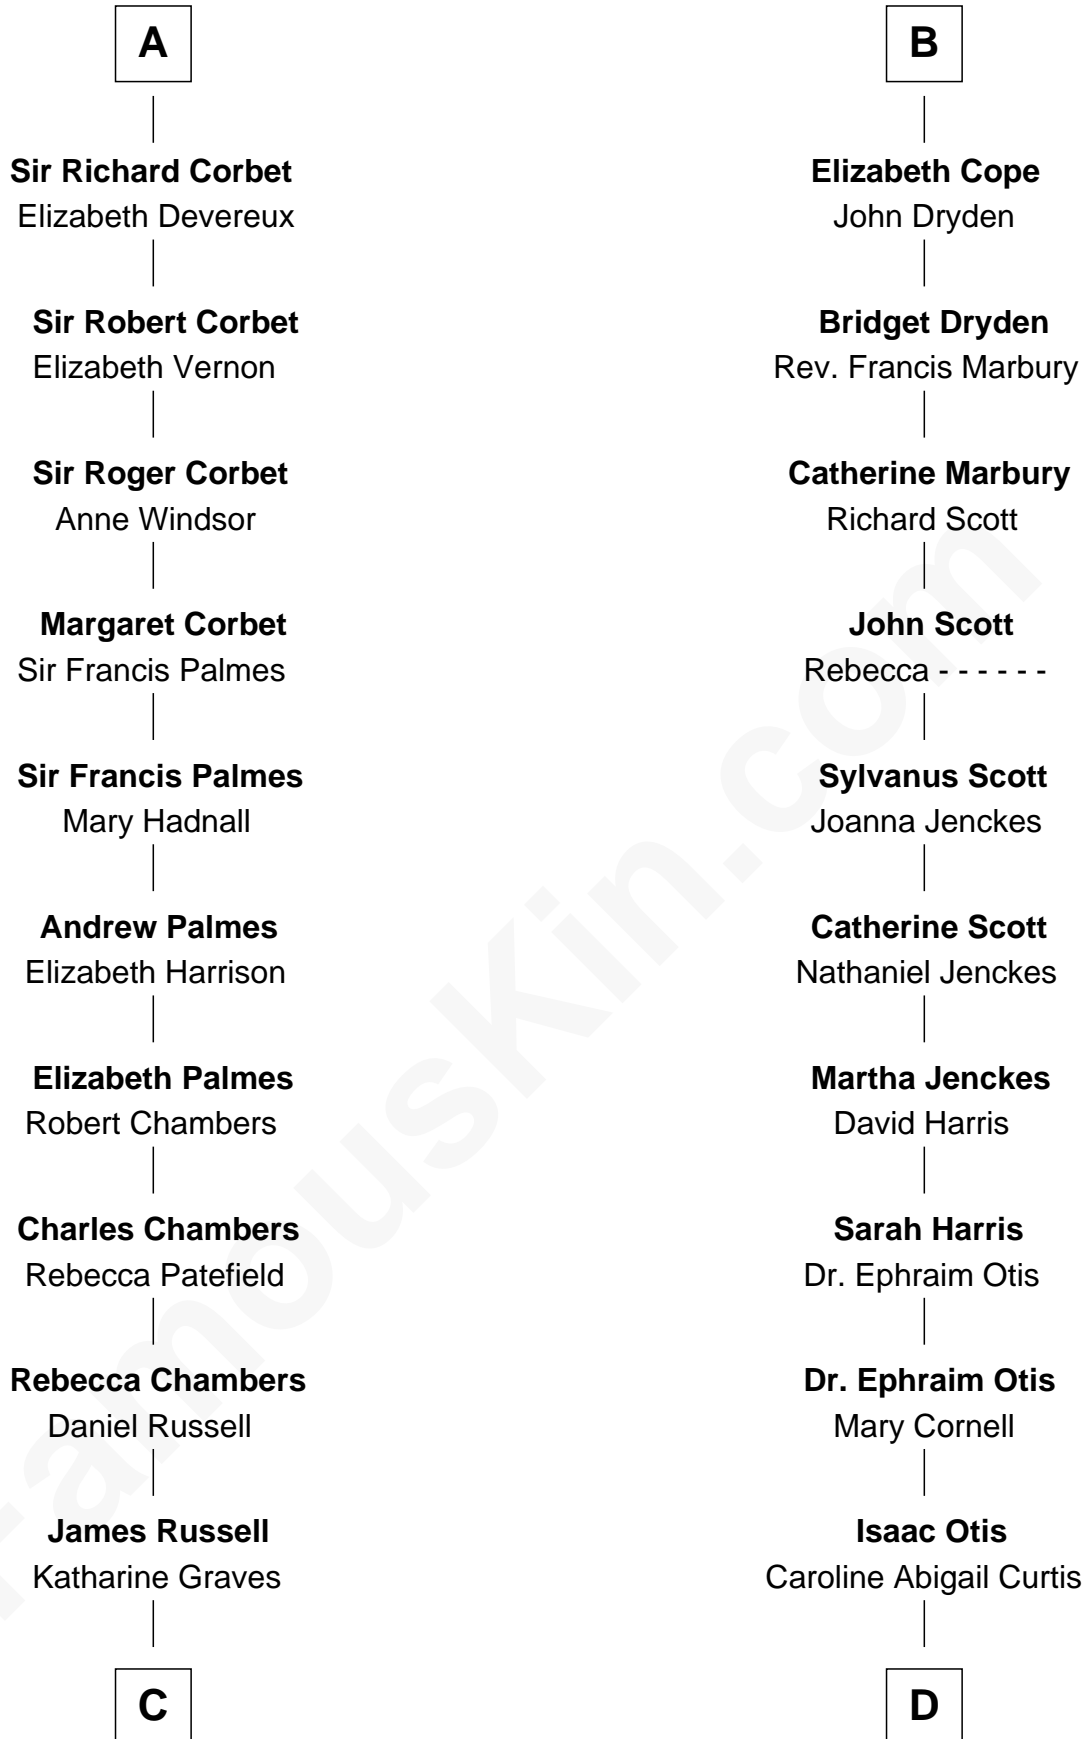

FamousKin.com

Relationship Chart of

James Russell Lowell

American "Fireside" Poet

19th cousin of

Amelia Earhart
Aviation Pioneer

Sir Gilbert Talbot
Pernel le Boteler

Elizabeth Talbot
Sir Henry de Grey

Richard Grey
Blanche de la Vache

Alice Grey
Sir William Burley

Elizabeth Burley
Sir John Hopton

Sir Walter Hopton
Joan Mortimer

Sir Thomas Hopton
Eleanor Lucy

Elizabeth Hopton
Sir Roger Corbet

A

Sir Richard Talbot
Ankaret le Strange

Mary Talbot
Sir Thomas Greene

Sir Thomas Greene
Phillippa Ferrers

Elizabeth Greene
William Raleigh

Sir Edward Raleigh
Margaret Verney

Sir Edward Raleigh
Anne Chamberlayne

Bridget Raleigh
Sir John Cope

B

C