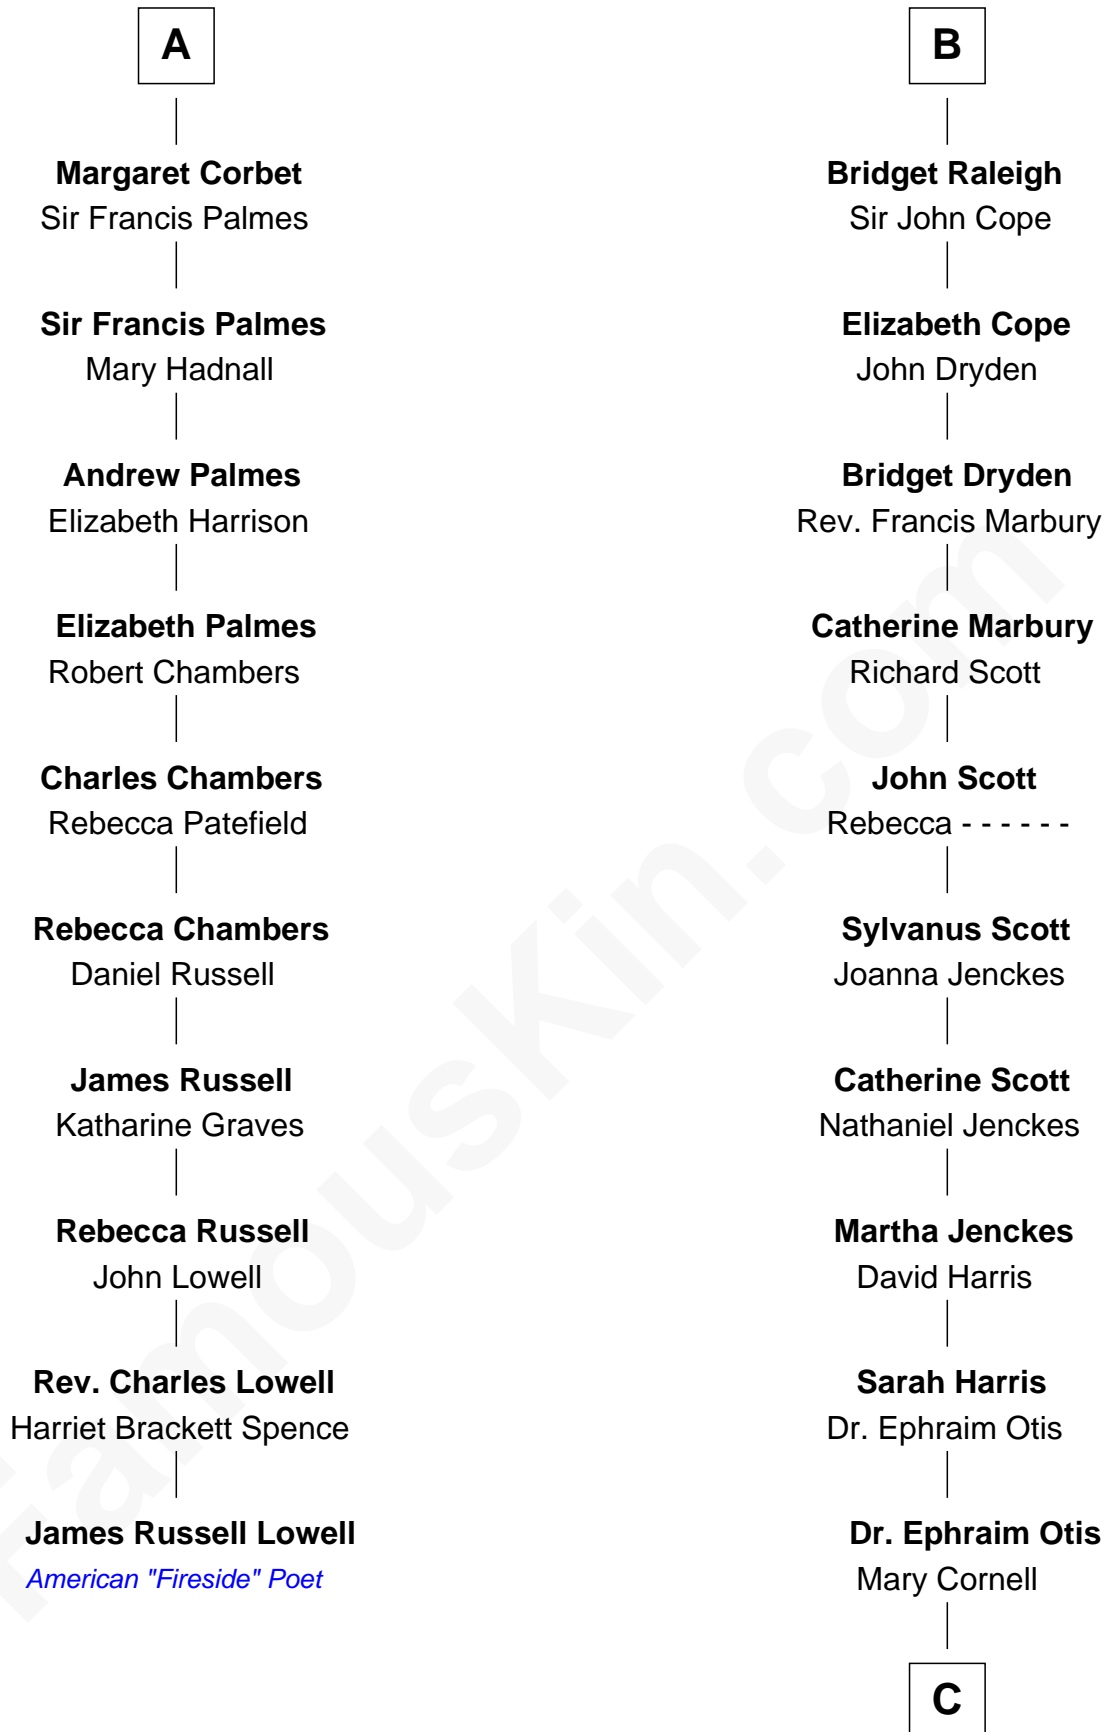

FamousKin.com
Relationship Chart of
James Russell Lowell
American "Fireside" Poet

16th cousin 4 times removed of

Amelia Earhart
Aviation Pioneer

Sir James le Boteler
 Eleanor de Bohun

C

Isaac Otis

Caroline Abigail Curtis

Alfred Gideon Otis

Amelia Josephine Harres

Amelia Otis

Edwin Stanton Earhart

Amelia Earhart

Aviation Pioneer