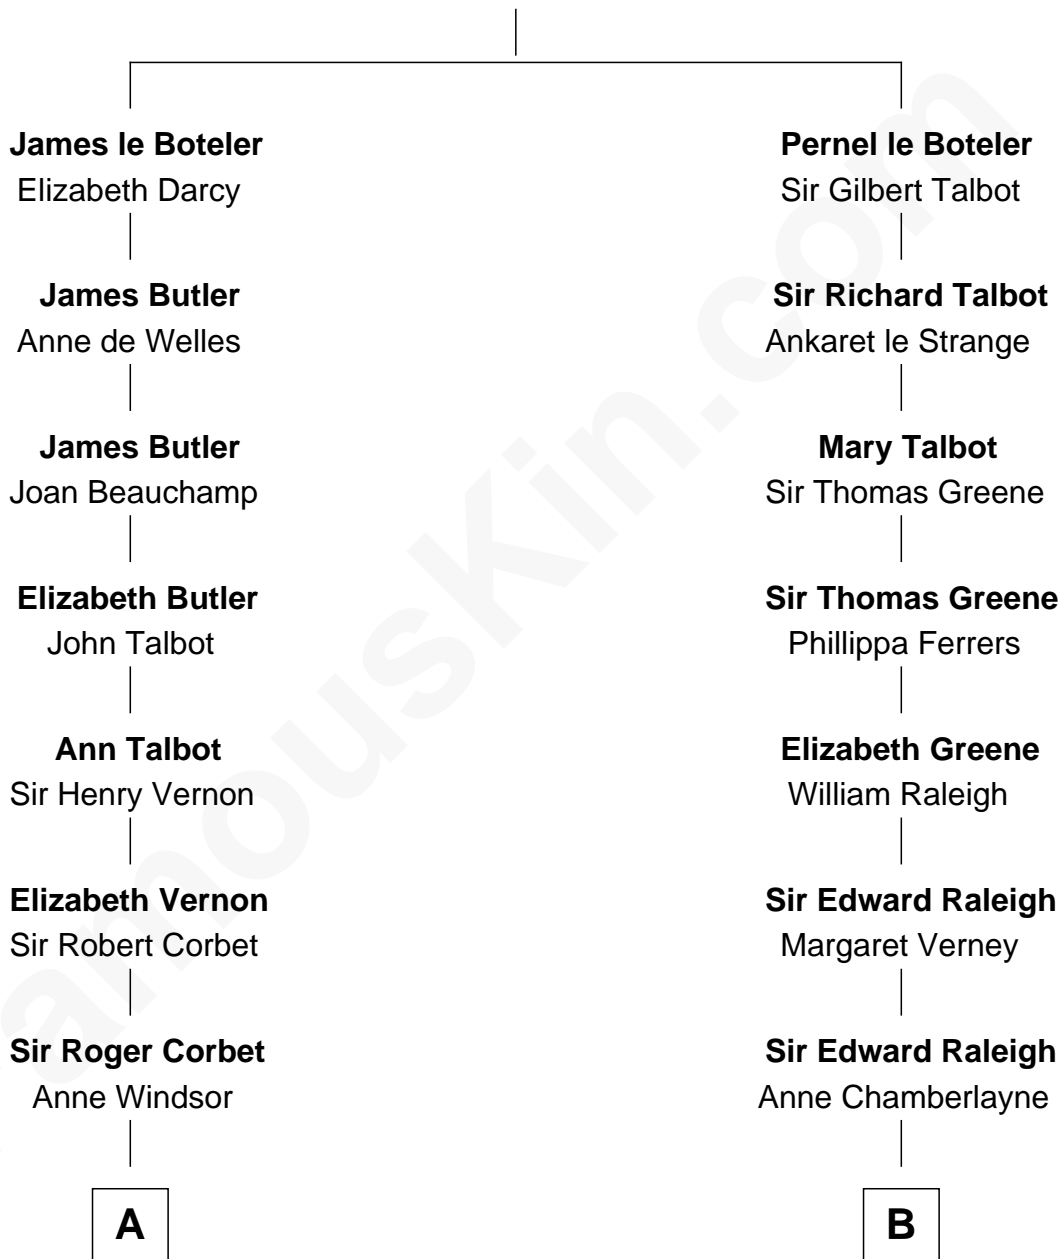

FamousKin.com
Relationship Chart of
James Russell Lowell
American "Fireside" Poet

16th cousin 4 times removed of

Amelia Earhart
Aviation Pioneer

Sir James le Boteler
 Eleanor de Bohun

C

Isaac Otis

Caroline Abigail Curtis

Alfred Gideon Otis

Amelia Josephine Harres

Amelia Otis

Edwin Stanton Earhart

Amelia Earhart

Aviation Pioneer