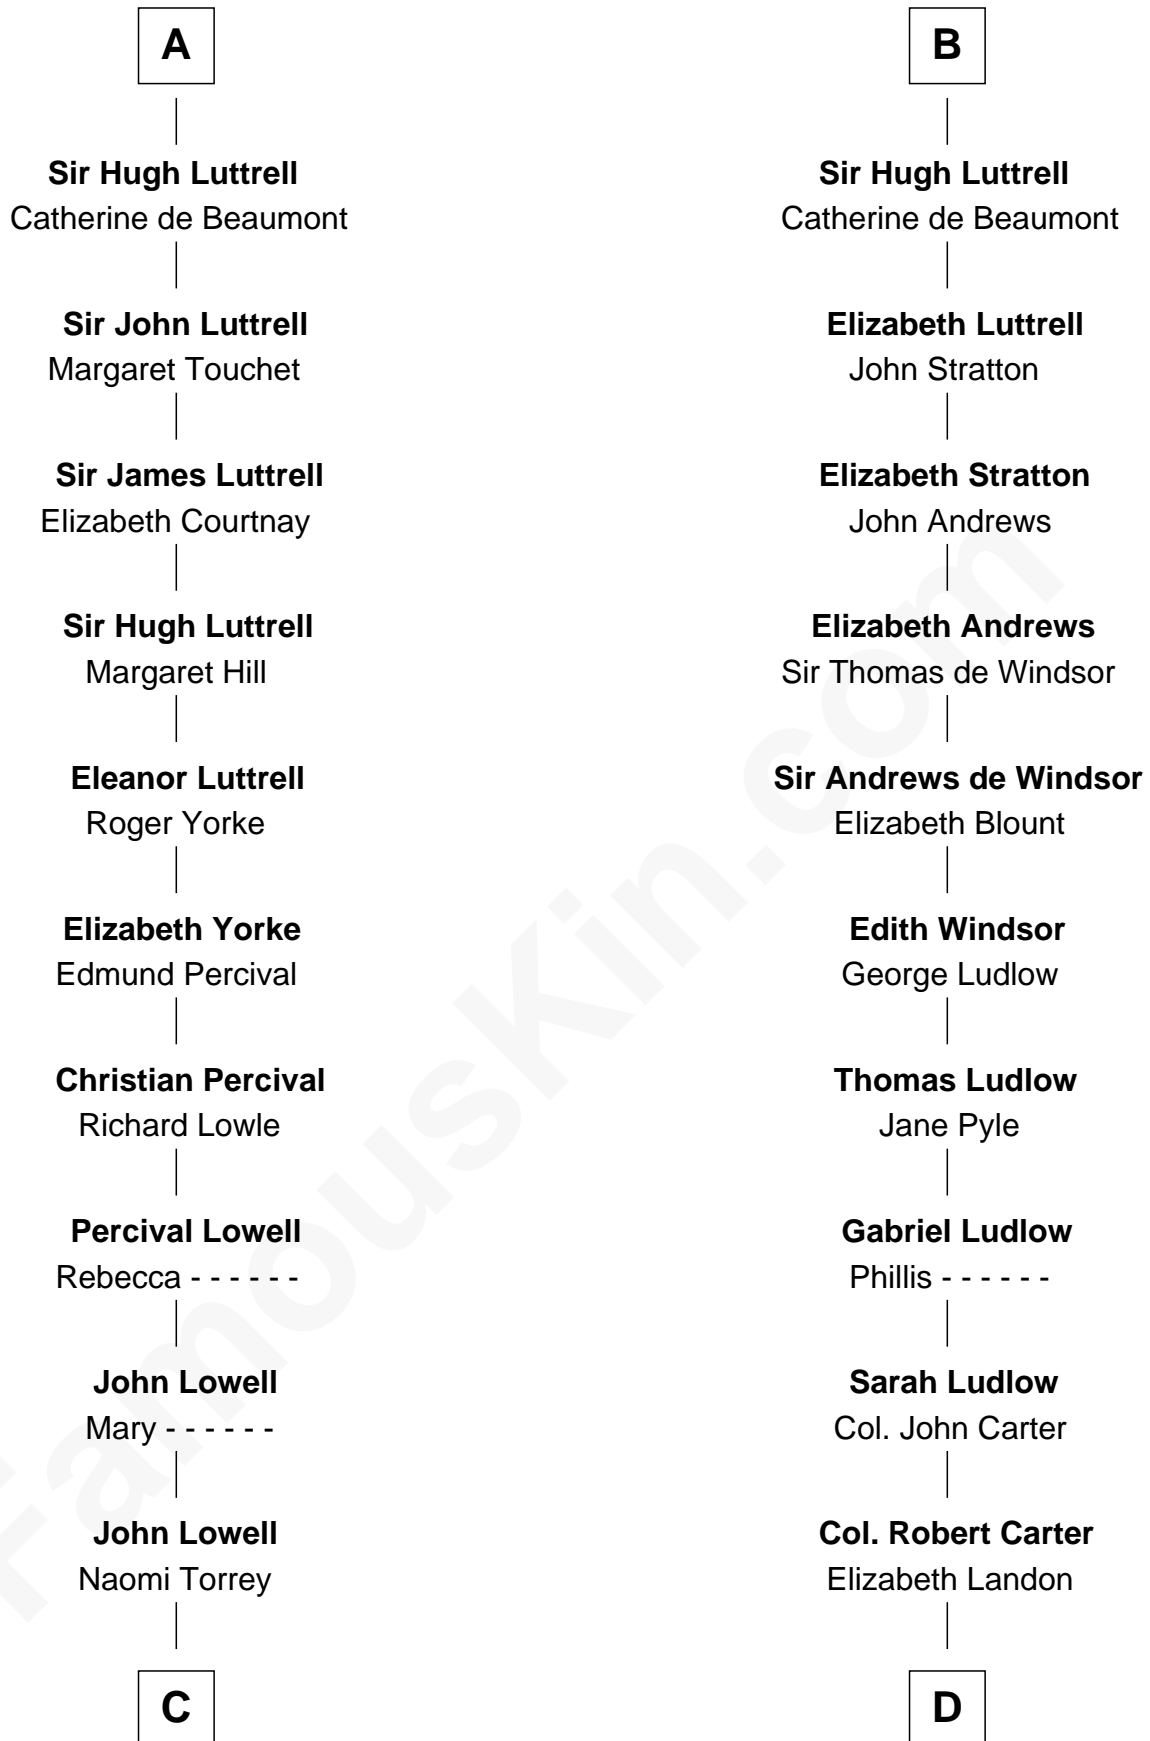

FamousKin.com
Relationship Chart of
James Russell Lowell
American "Fireside" Poet

19th cousin 2 times removed of
William Henry Harrison
9th U.S. President

Sir Robert de Beaumont
 Maud FitzReginald

C

Ebenezer Lowell
Elizabeth Shailer