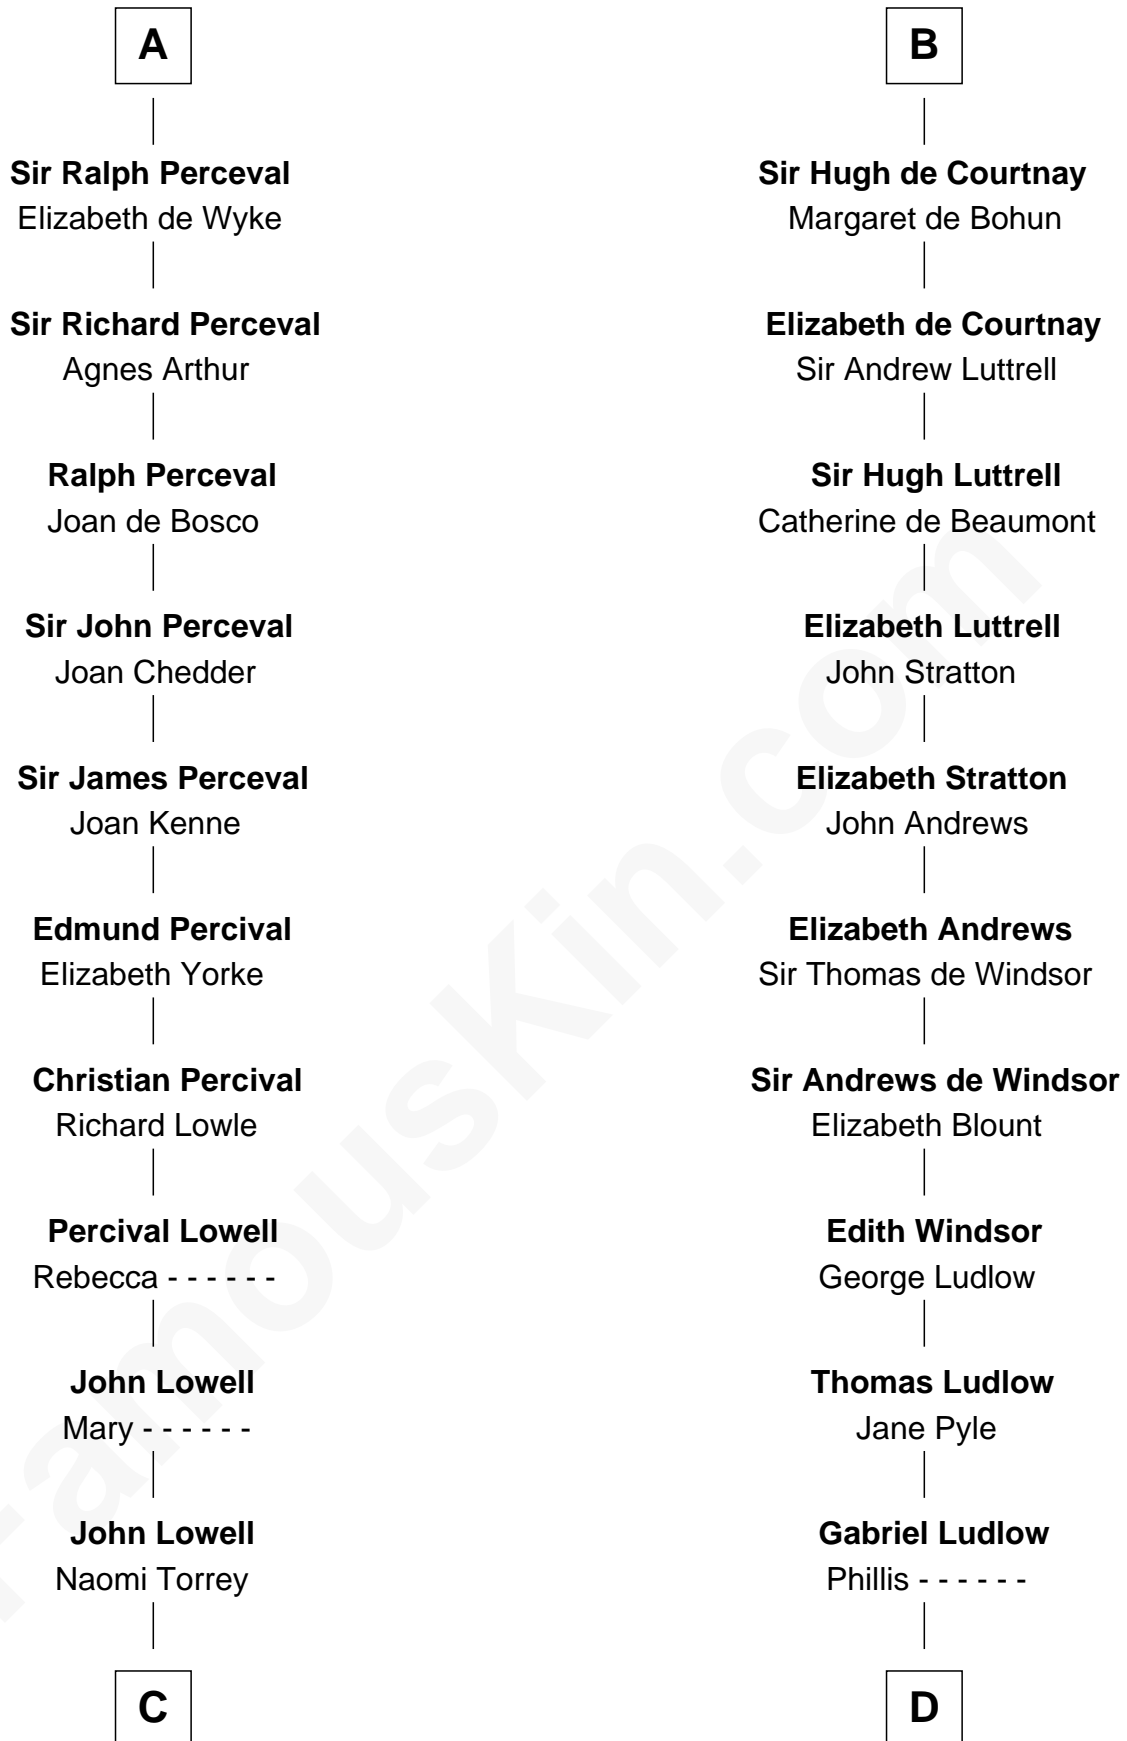

FamousKin.com Relationship Chart of

James Russell Lowell

American "Fireside" Poet

21st cousin of

William Henry Harrison

9th U.S. President

Sir Robert de Beaumont

Isabel de Vermandois