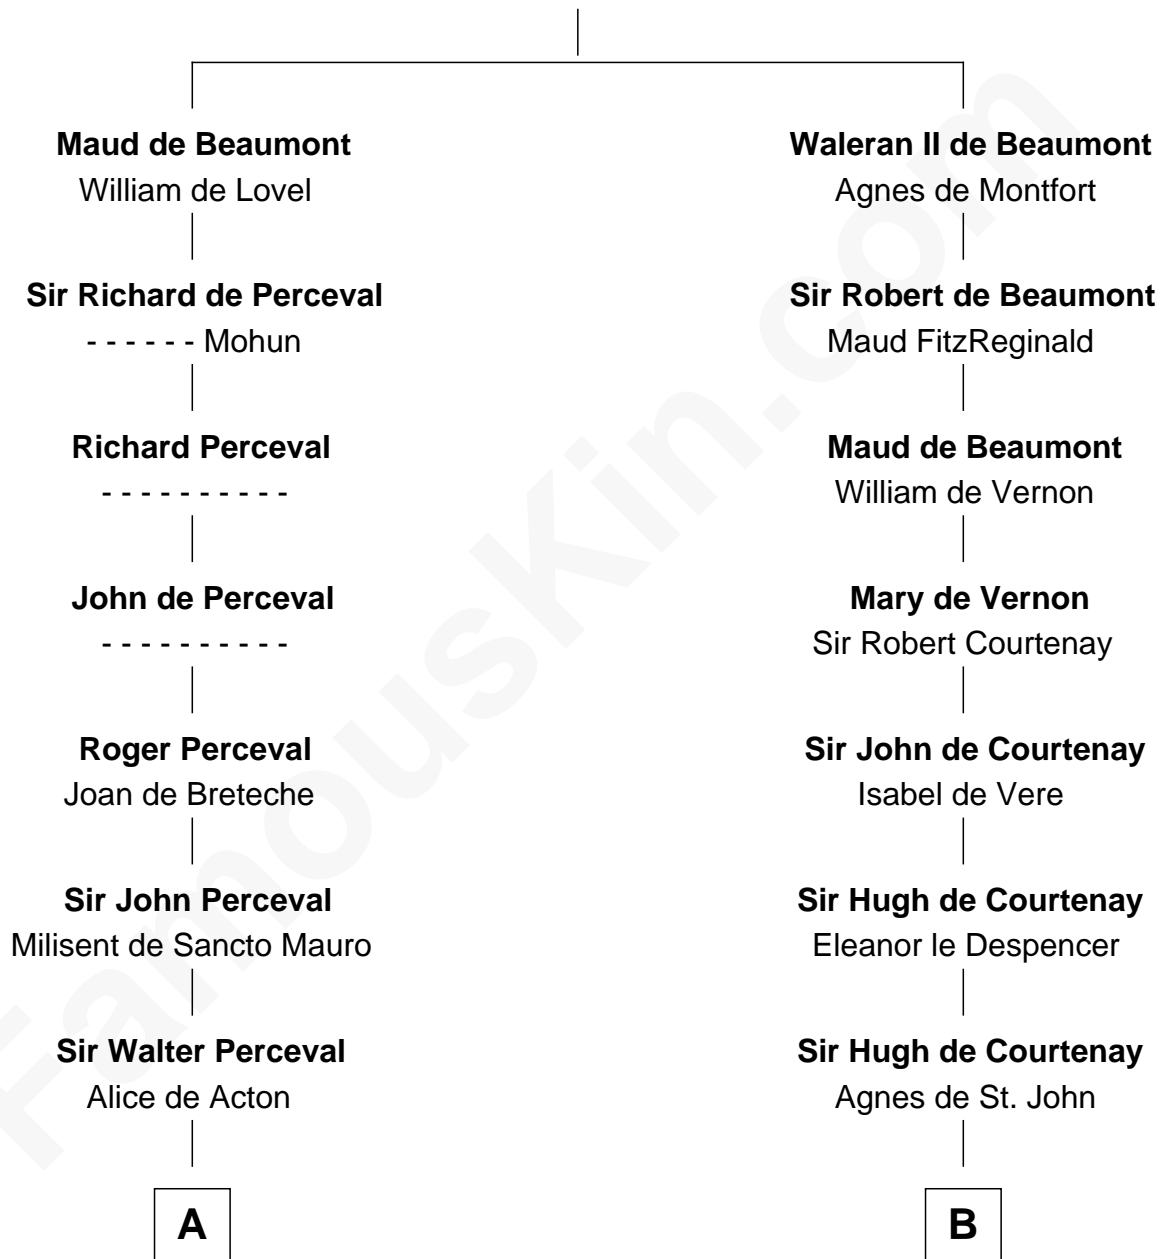

FamousKin.com Relationship Chart of

James Russell Lowell

American "Fireside" Poet

21st cousin of

William Henry Harrison

9th U.S. President

Sir Robert de Beaumont

Isabel de Vermandois

C

Ebenezer Lowell
Elizabeth Shailer

Rev. John Lowell
Sarah Champney

John Lowell
Rebecca Russell

Rev. Charles Lowell
Harriet Brackett Spence

James Russell Lowell
American "Fireside" Poet

D

Sarah Ludlow
Col. John Carter

Col. Robert Carter
Elizabeth Landon

Anne Carter
Benjamin Harrison

Benjamin Harrison
Elizabeth Bassett

William Henry Harrison
9th U.S. President