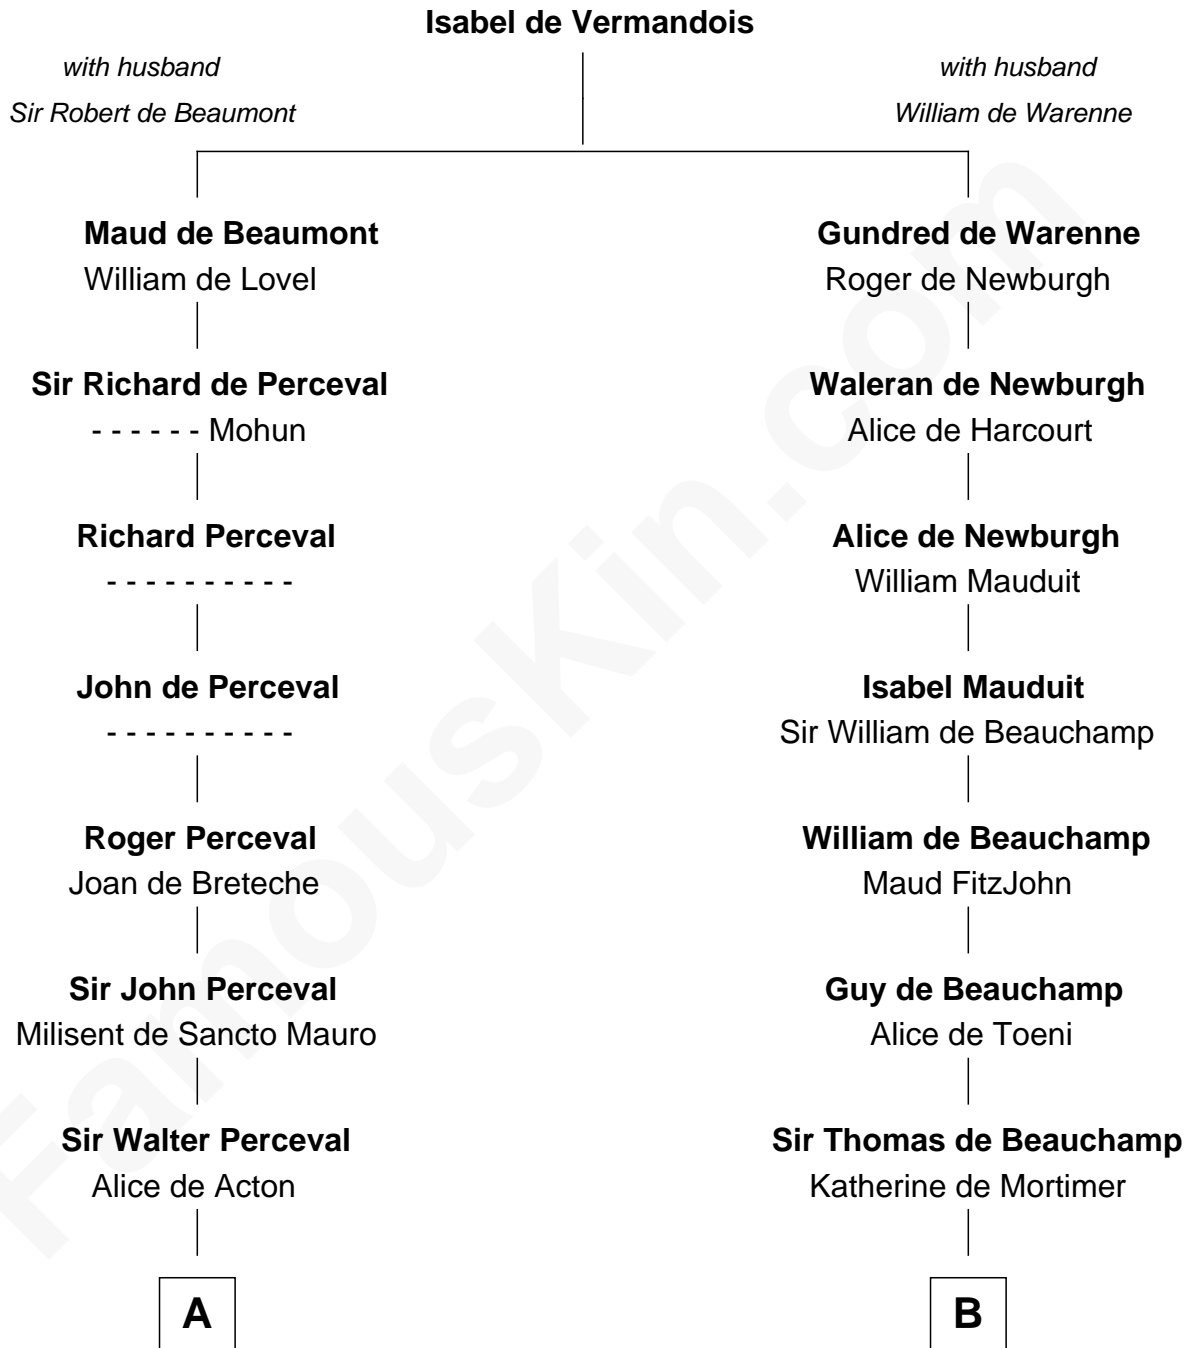

FamousKin.com Relationship Chart of

James Russell Lowell

American "Fireside" Poet

21st cousin of

William Henry Harrison

9th U.S. President

C

Ebenezer Lowell
Elizabeth Shailer