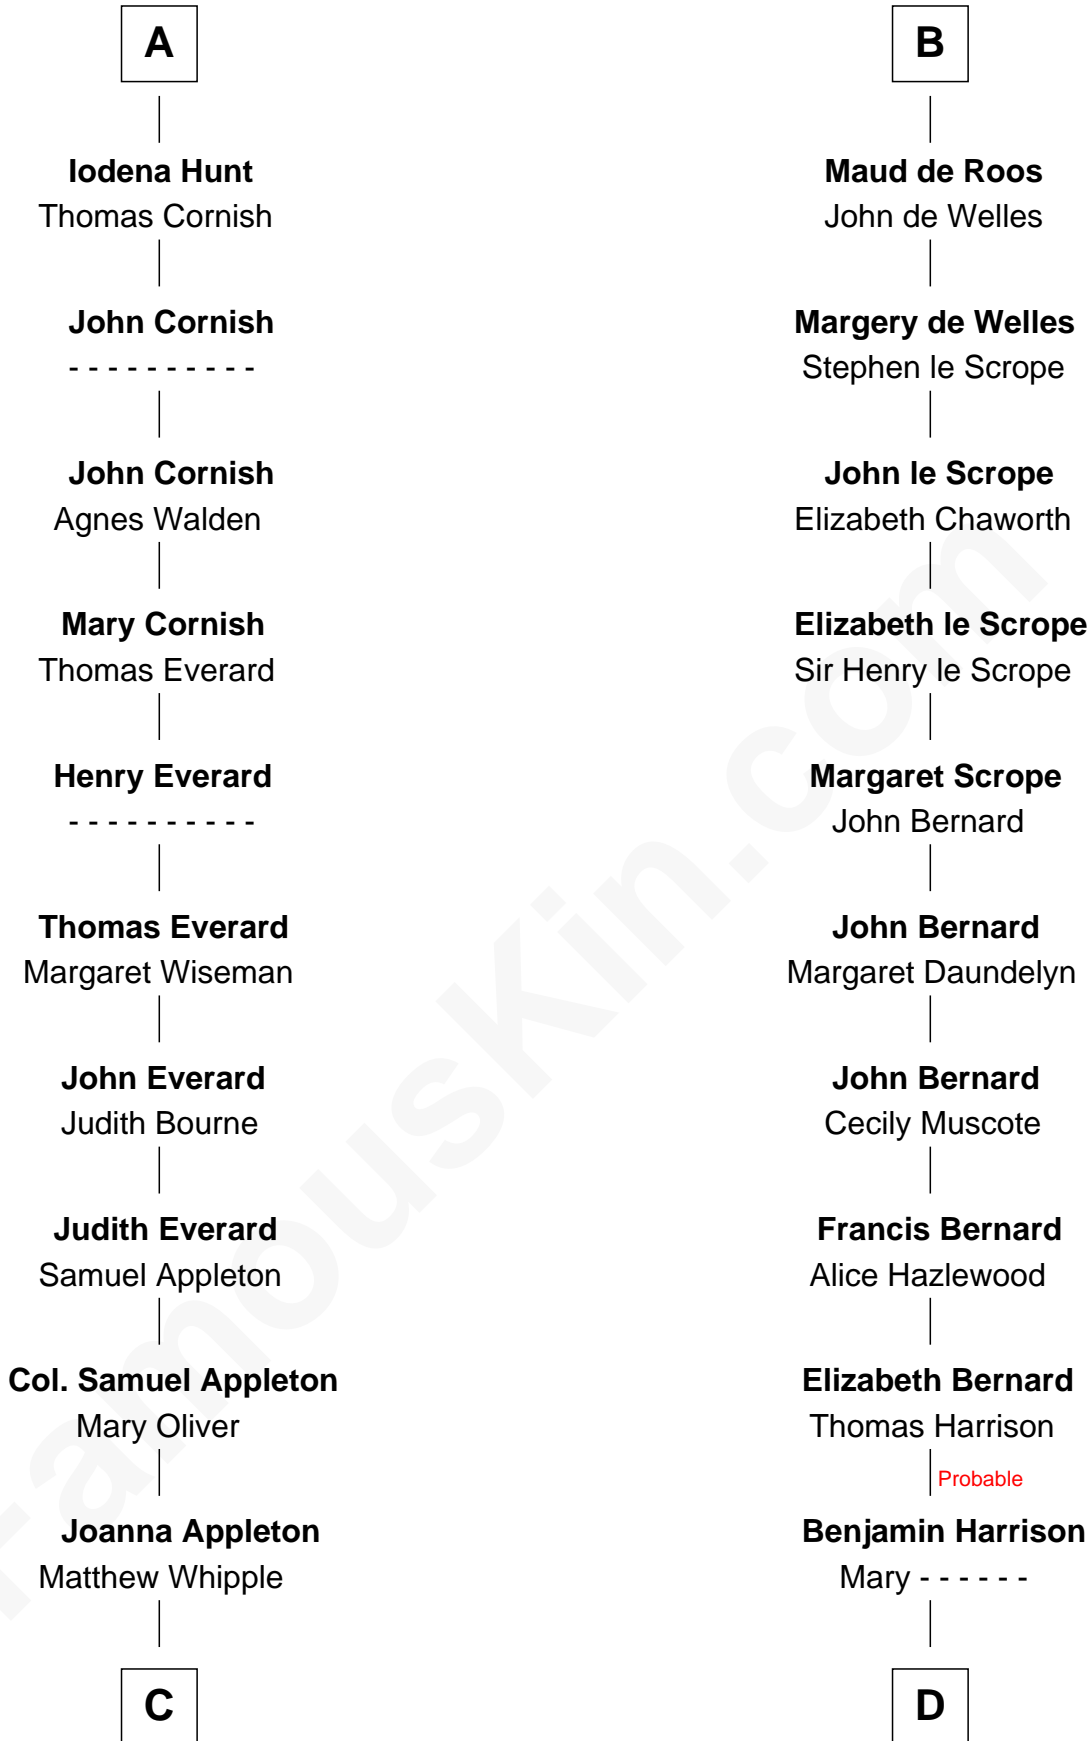

FamousKin.com Relationship Chart of

James Russell Lowell

American "Fireside" Poet

21st cousin of

William Henry Harrison

9th U.S. President

C

William Whipple