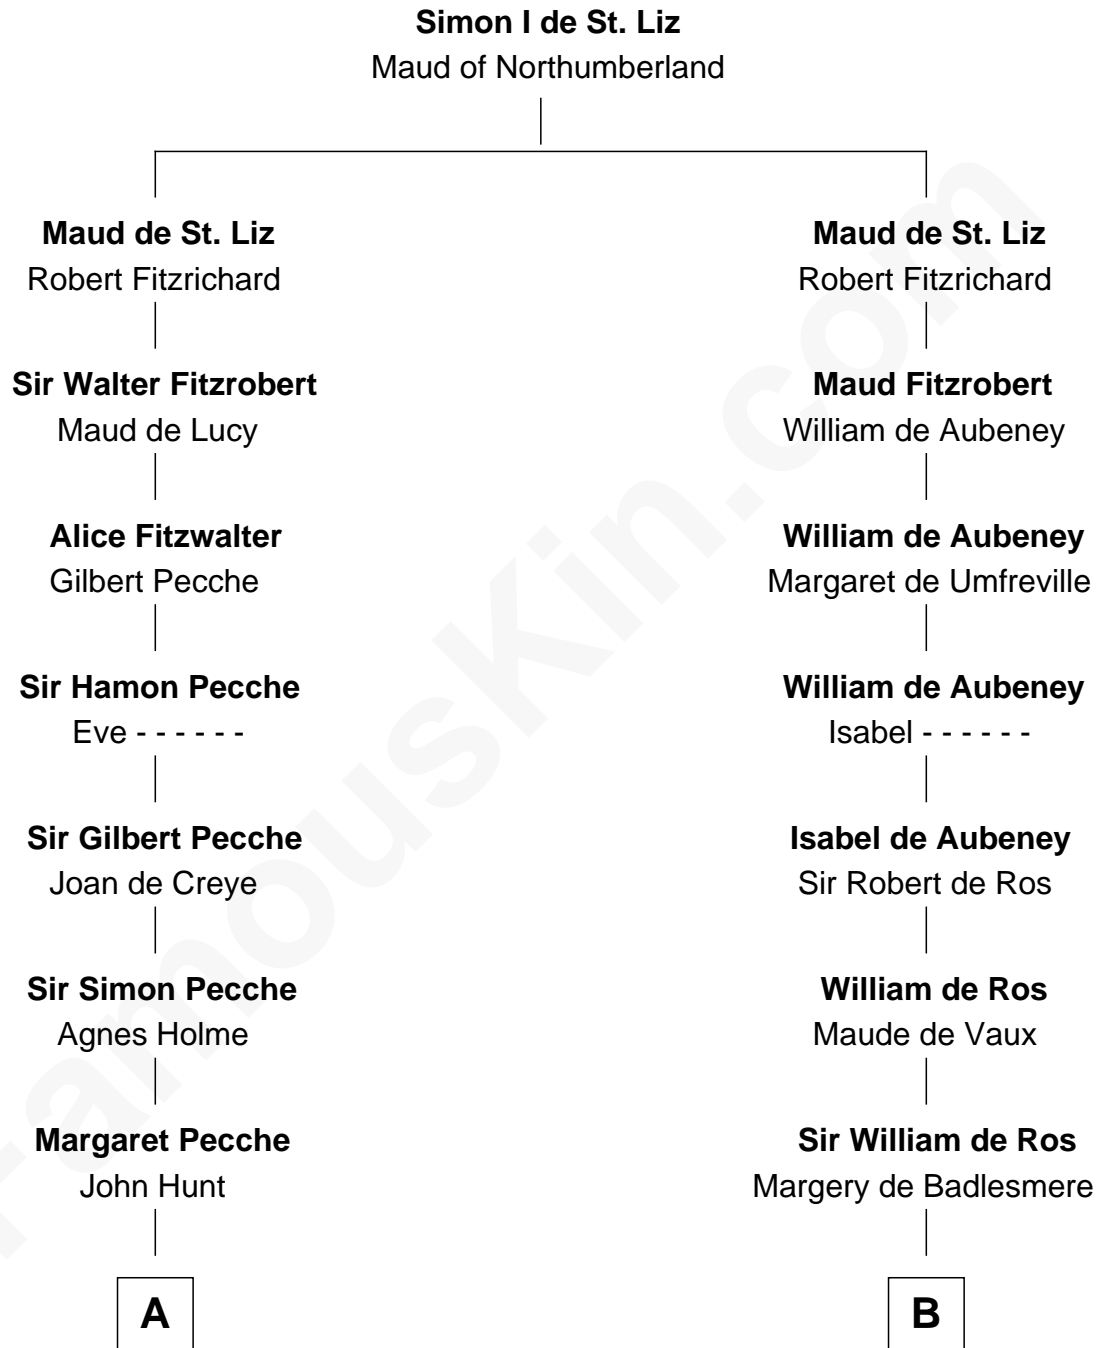

FamousKin.com Relationship Chart of

James Russell Lowell

American "Fireside" Poet

21st cousin of

William Henry Harrison

9th U.S. President

C

William Whipple