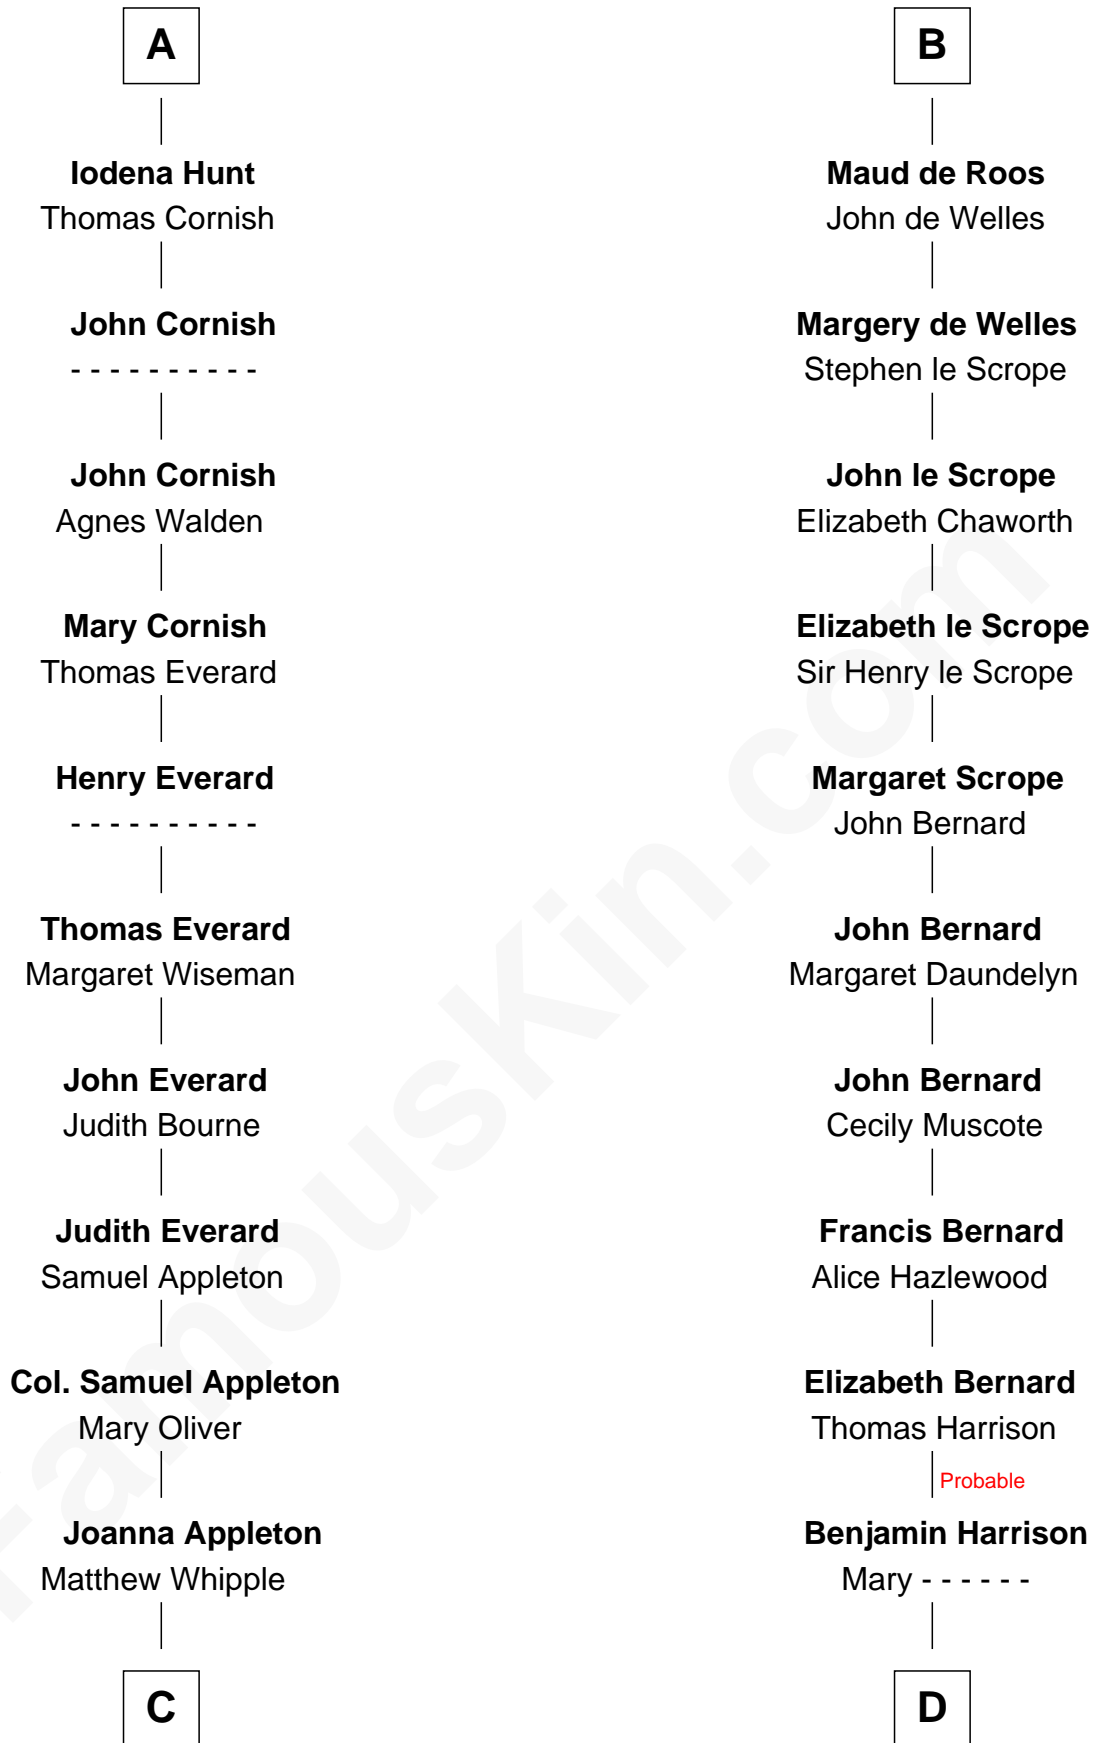

FamousKin.com Relationship Chart of

James Russell Lowell

American "Fireside" Poet

21st cousin of

William Henry Harrison

9th U.S. President

C

William Whipple