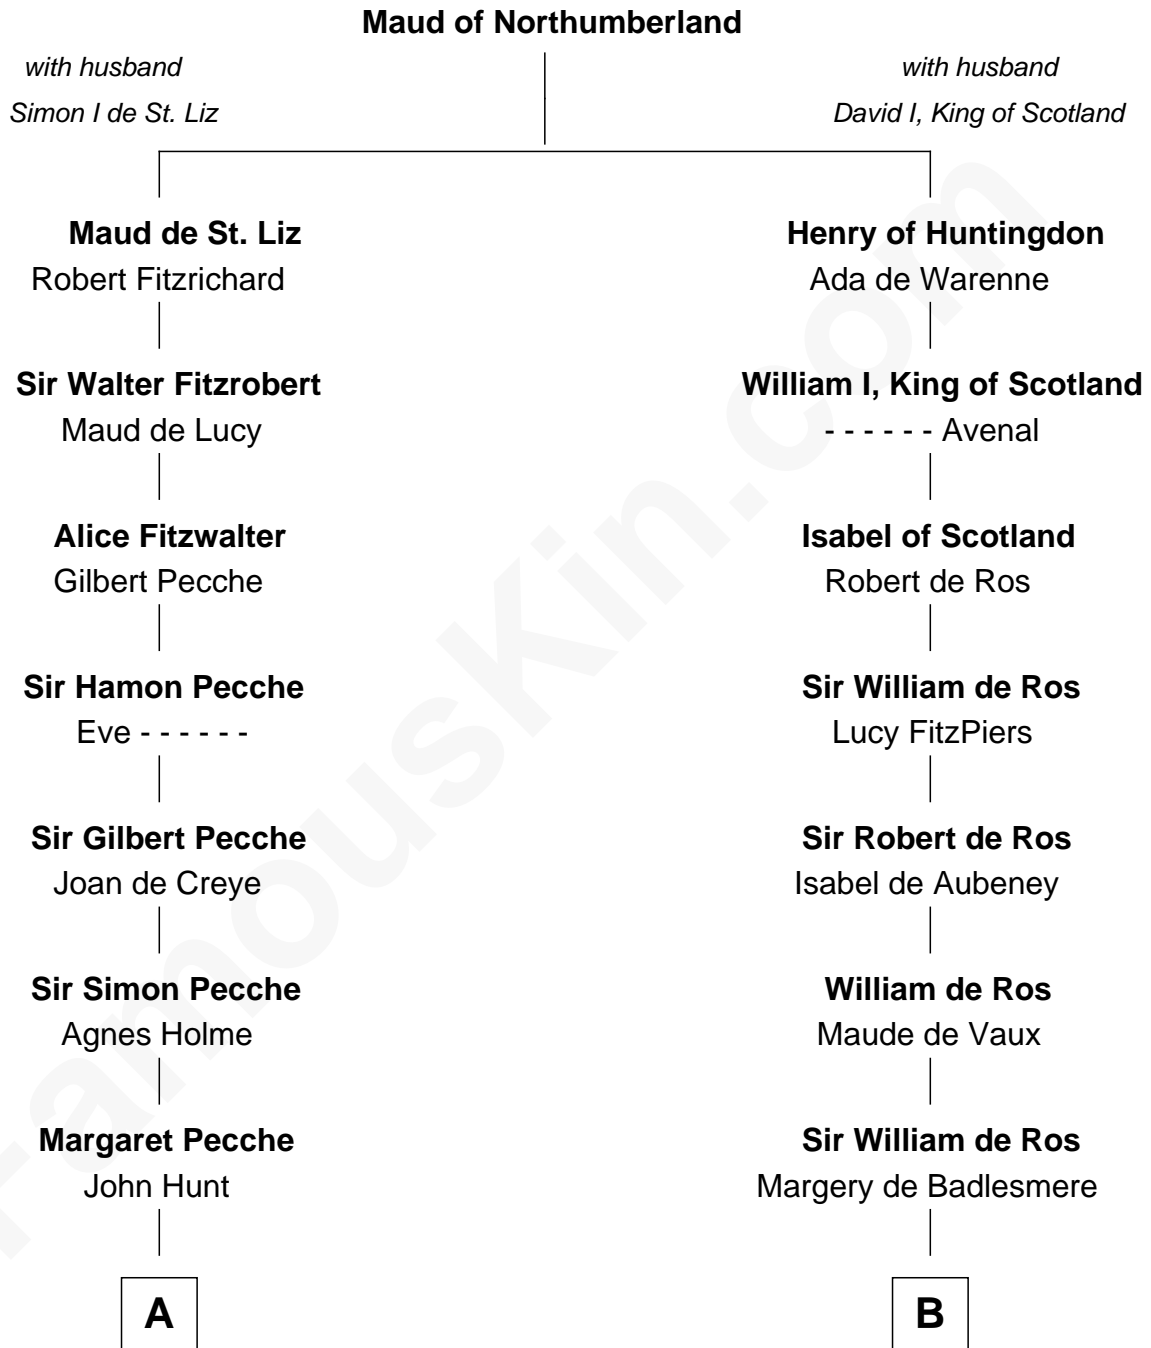

FamousKin.com Relationship Chart of

James Russell Lowell

American "Fireside" Poet

21st cousin of

William Henry Harrison

9th U.S. President

C

William Whipple