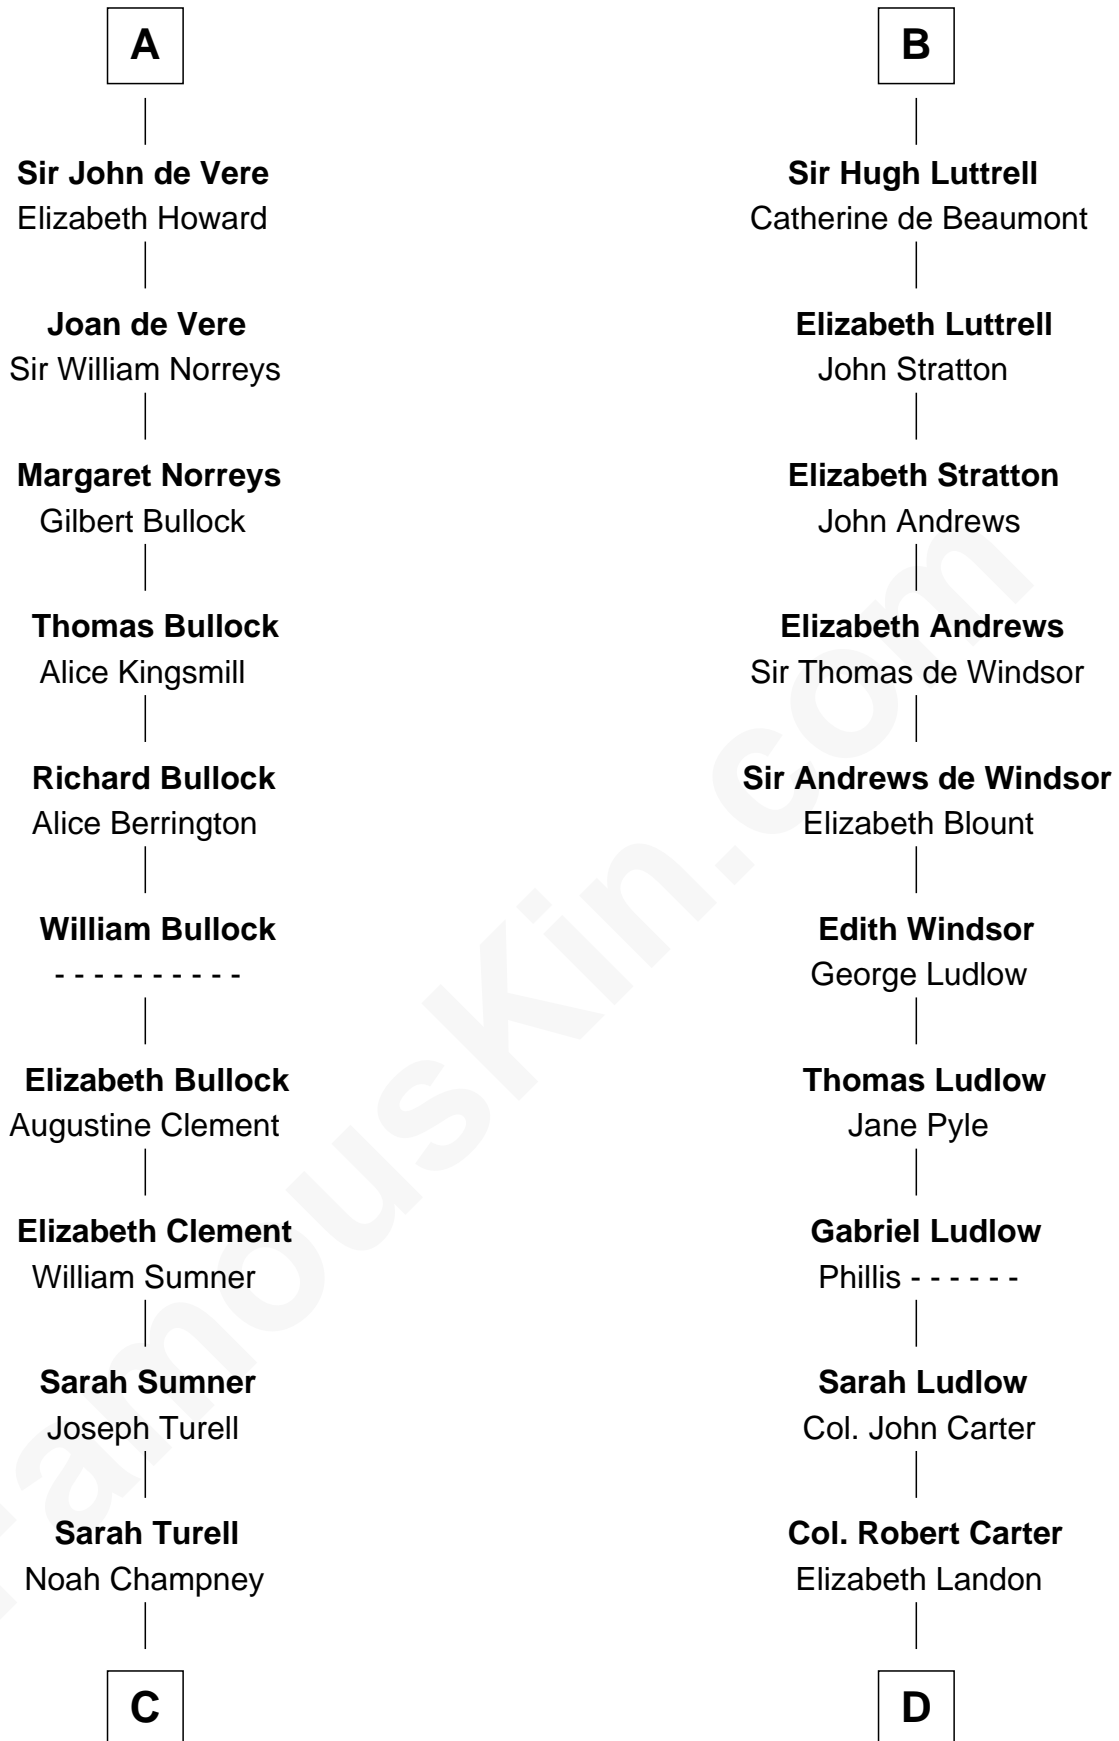

FamousKin.com
Relationship Chart of
James Russell Lowell
American "Fireside" Poet

19th cousin 1 time removed of
William Henry Harrison
9th U.S. President

C

Sarah Champney

Rev. John Lowell

John Lowell

Rebecca Russell

Elizabeth Bassett

William Henry Harrison

9th U.S. President

FamousKin.com