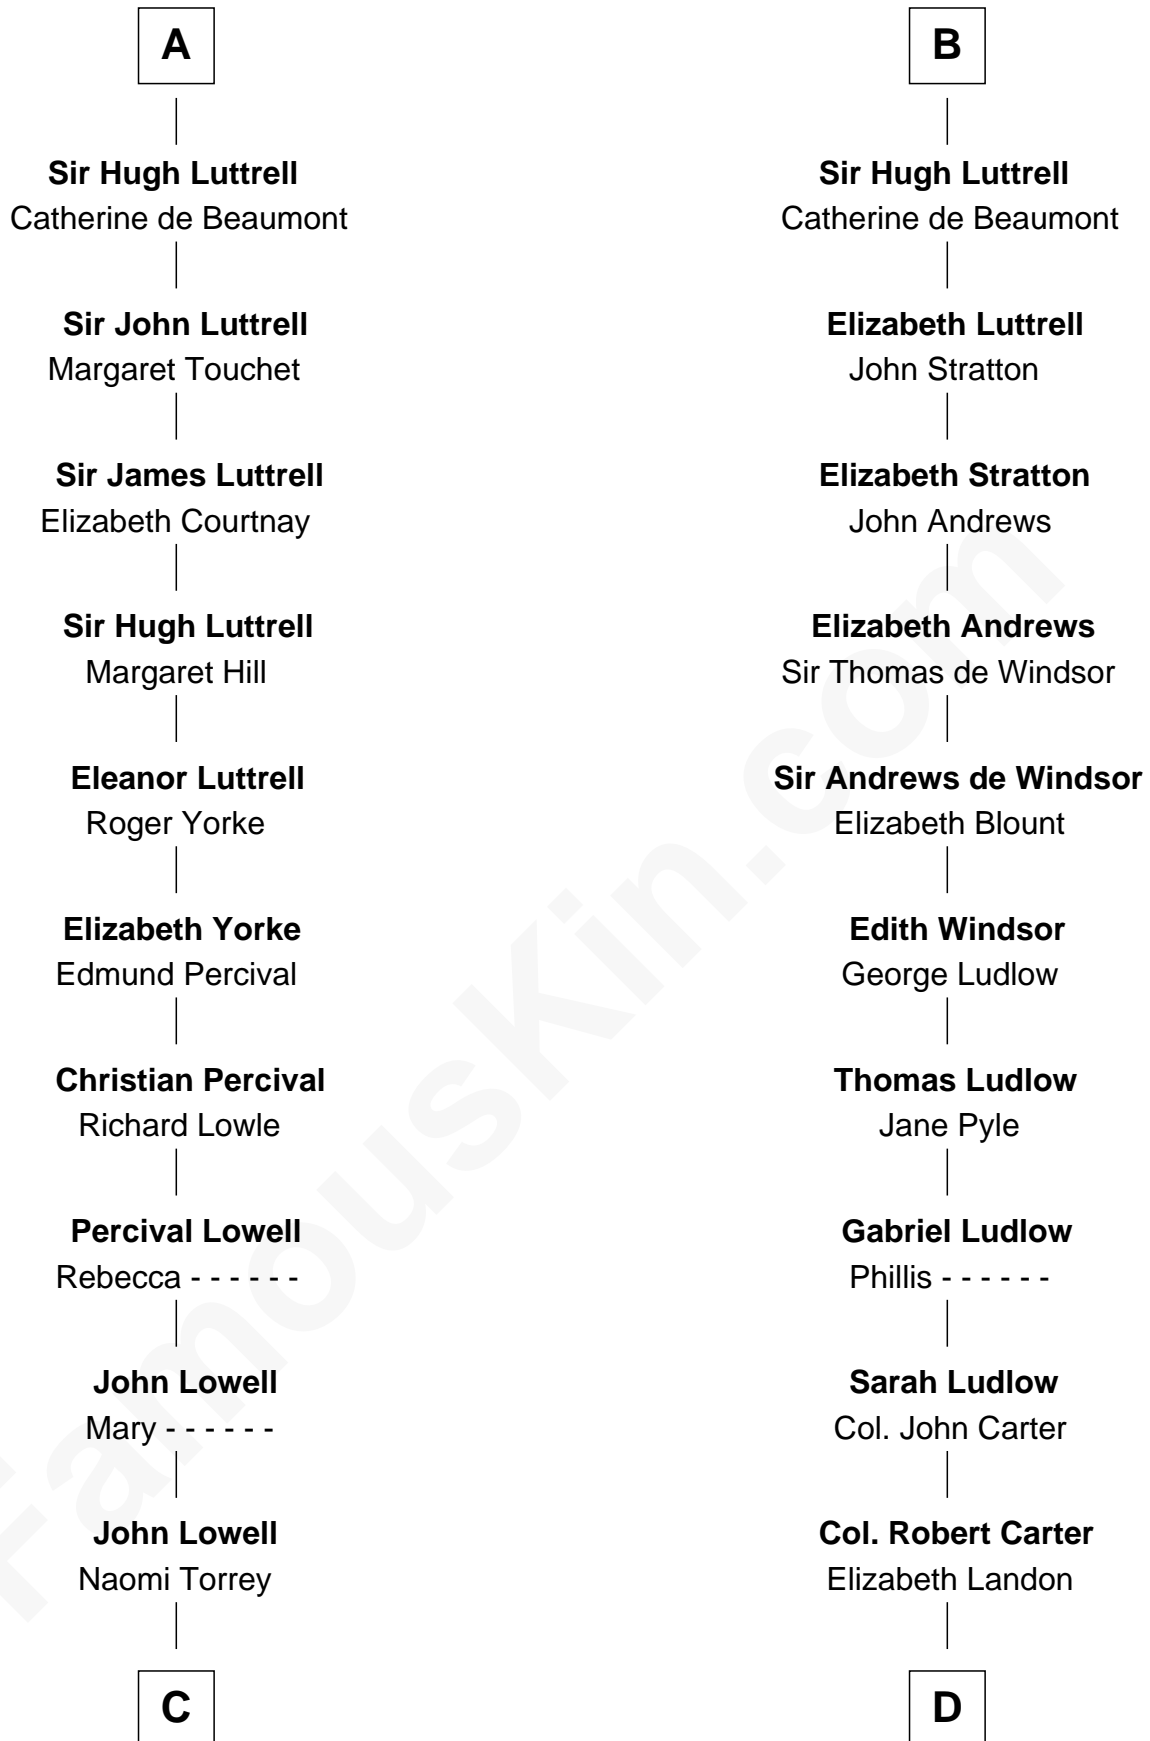

**FamousKin.com**  
**Relationship Chart of**  
**James Russell Lowell**  
*American "Fireside" Poet*

**19th cousin 2 times removed of**  
**William Henry Harrison**  
*9th U.S. President*

**C**

**Ebenezer Lowell**  
Elizabeth Shailer

**Benjamin Harrison**  
Elizabeth Bassett

**William Henry Harrison**  
*9th U.S. President*