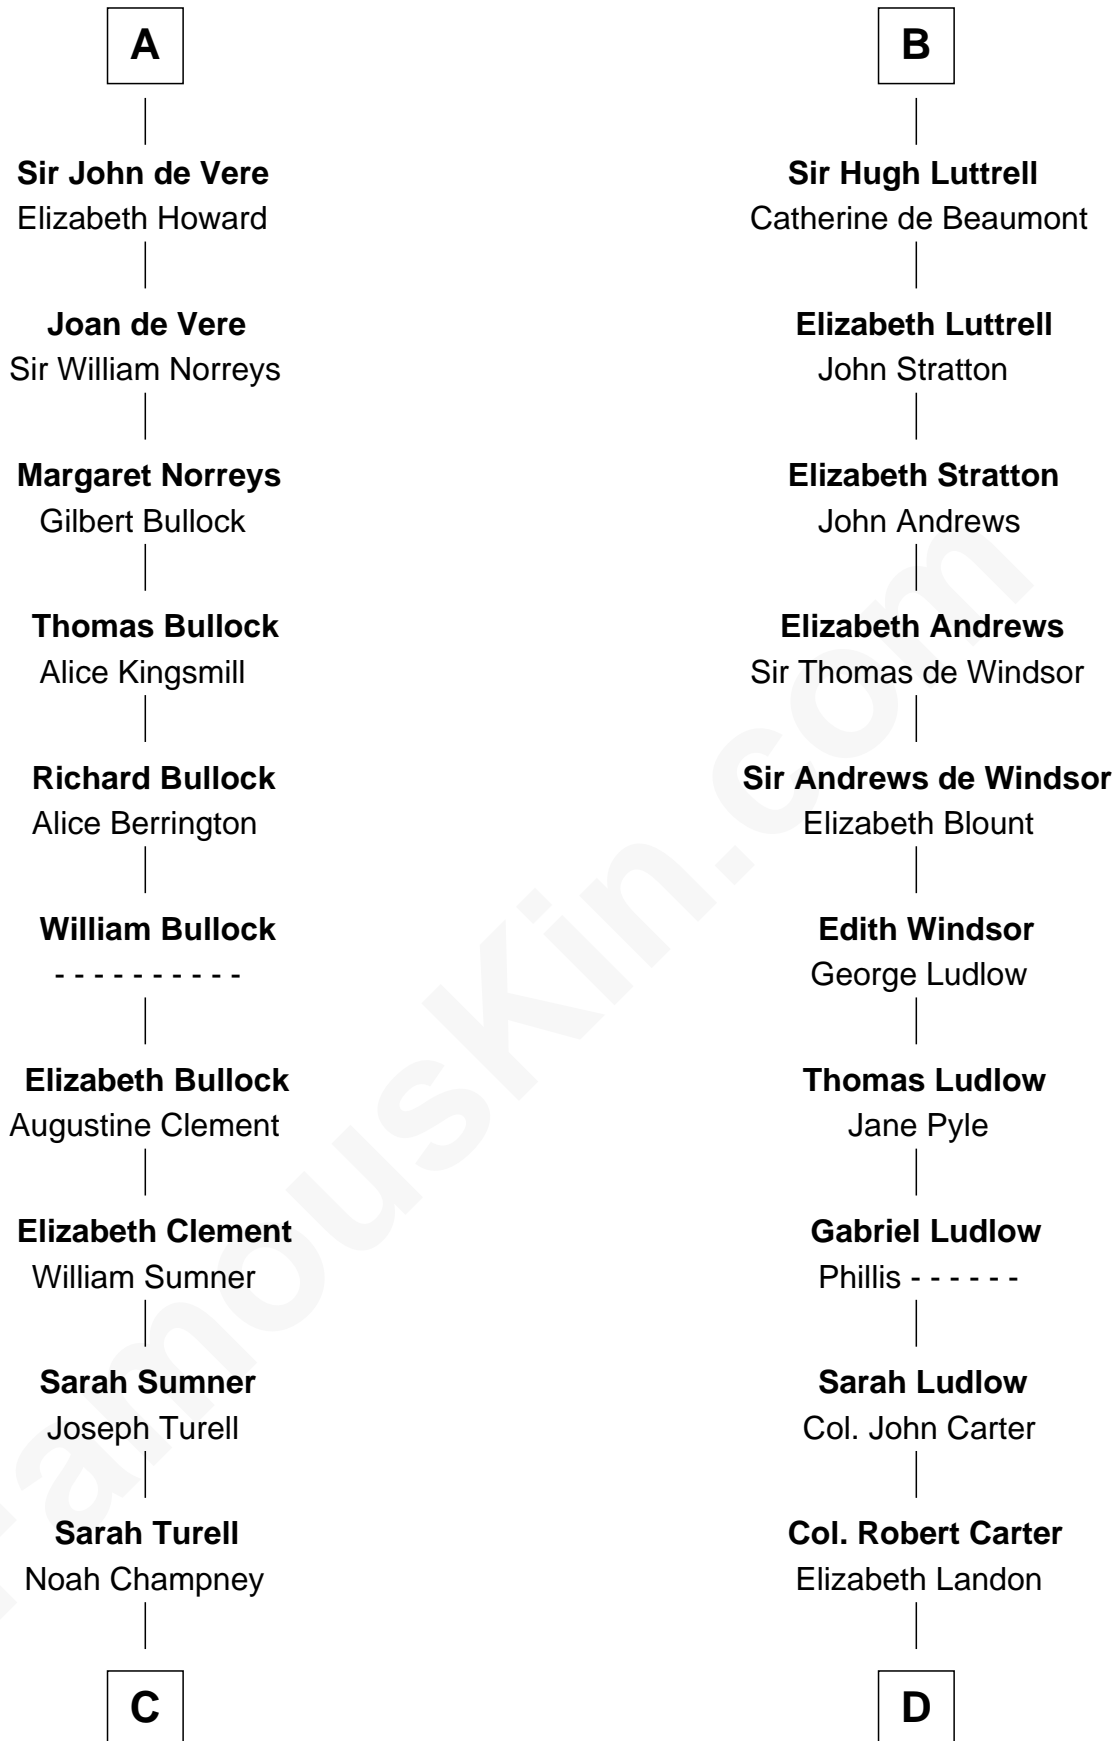

**FamousKin.com**  
**Relationship Chart of**  
**James Russell Lowell**  
*American "Fireside" Poet*

**19th cousin 1 time removed of**  
**William Henry Harrison**  
*9th U.S. President*

**C**

**Sarah Champney**

**Anne Carter**

Benjamin Harrison

**Benjamin Harrison**

Elizabeth Bassett

**William Henry Harrison**

*9th U.S. President*

FamousKin.com