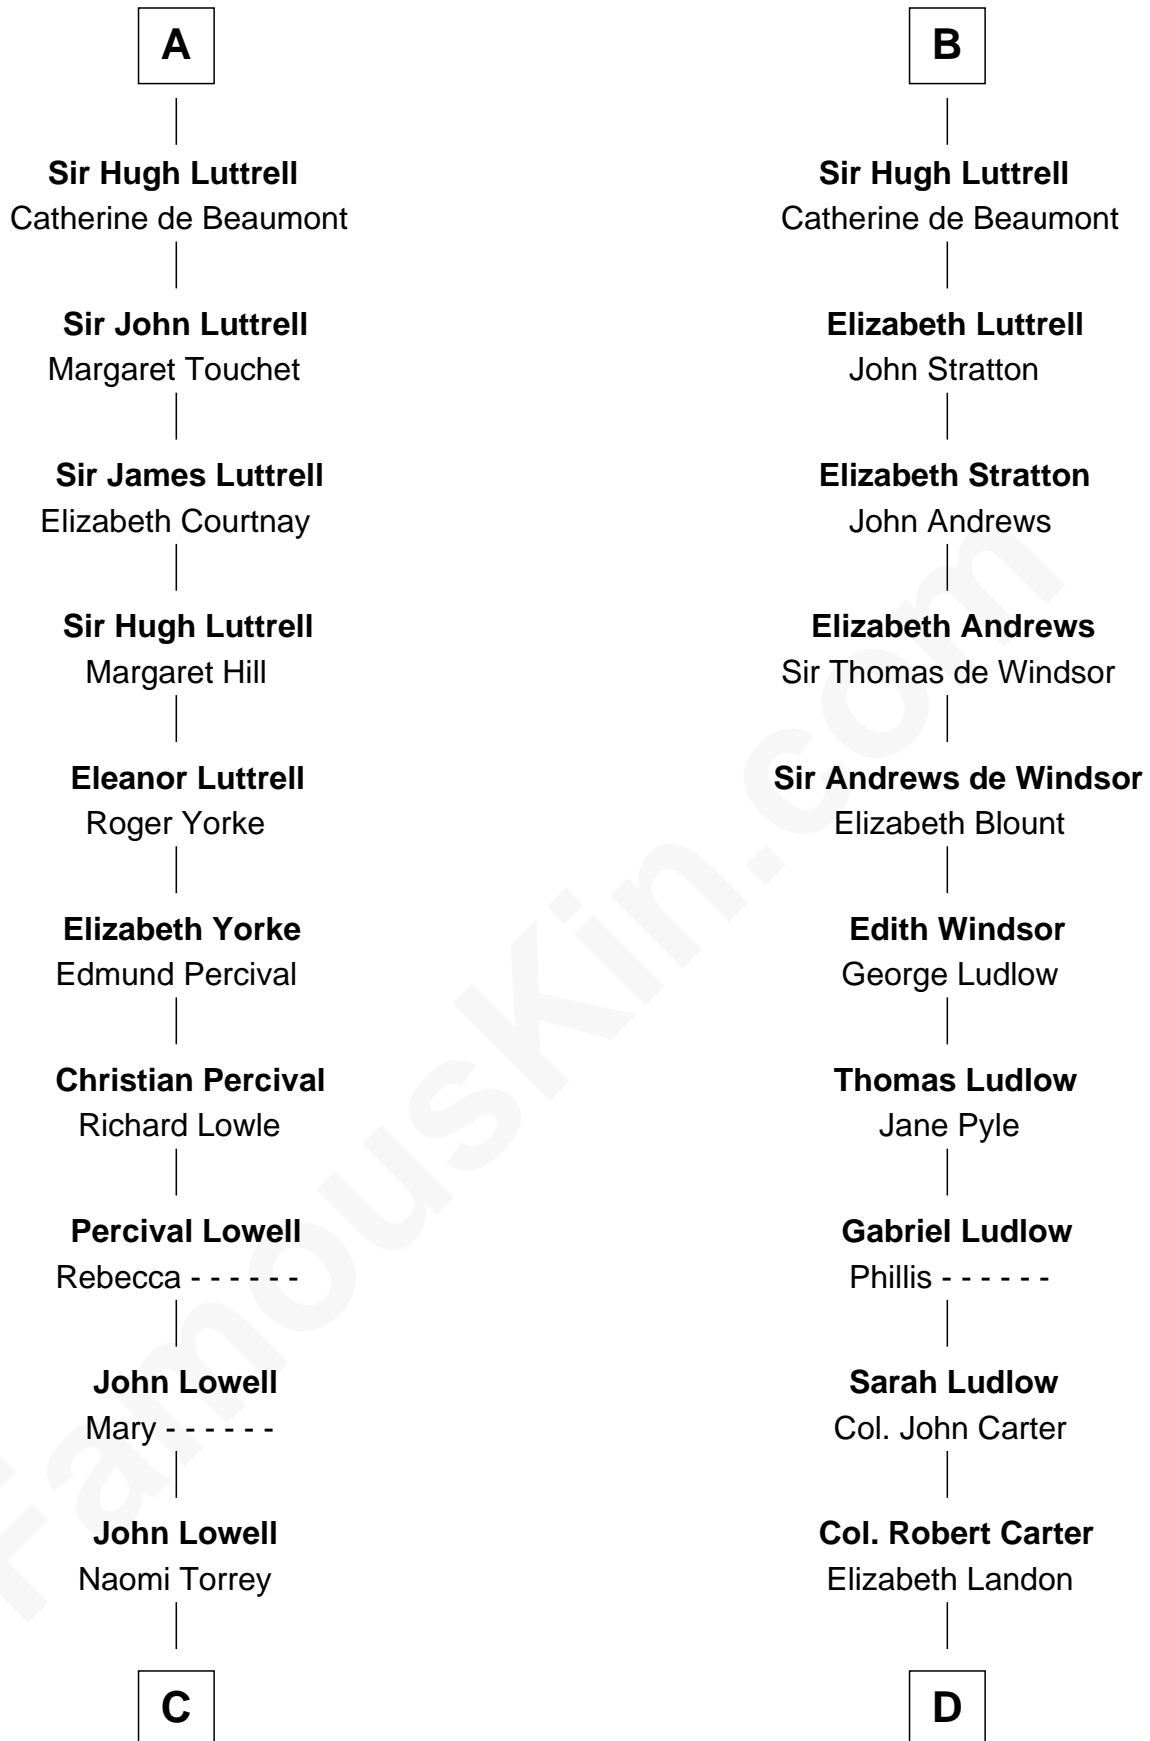

# FamousKin.com Relationship Chart of

**James Russell Lowell**

*American "Fireside" Poet*

19th cousin 2 times removed of

**William Henry Harrison**

*9th U.S. President*

**Baldwin de Reviars**

Adelise - - - - -

**D**

**Anne Carter**  
Benjamin Harrison

**Benjamin Harrison**  
Elizabeth Bassett

**William Henry Harrison**  
*9th U.S. President*

FamousKin.com