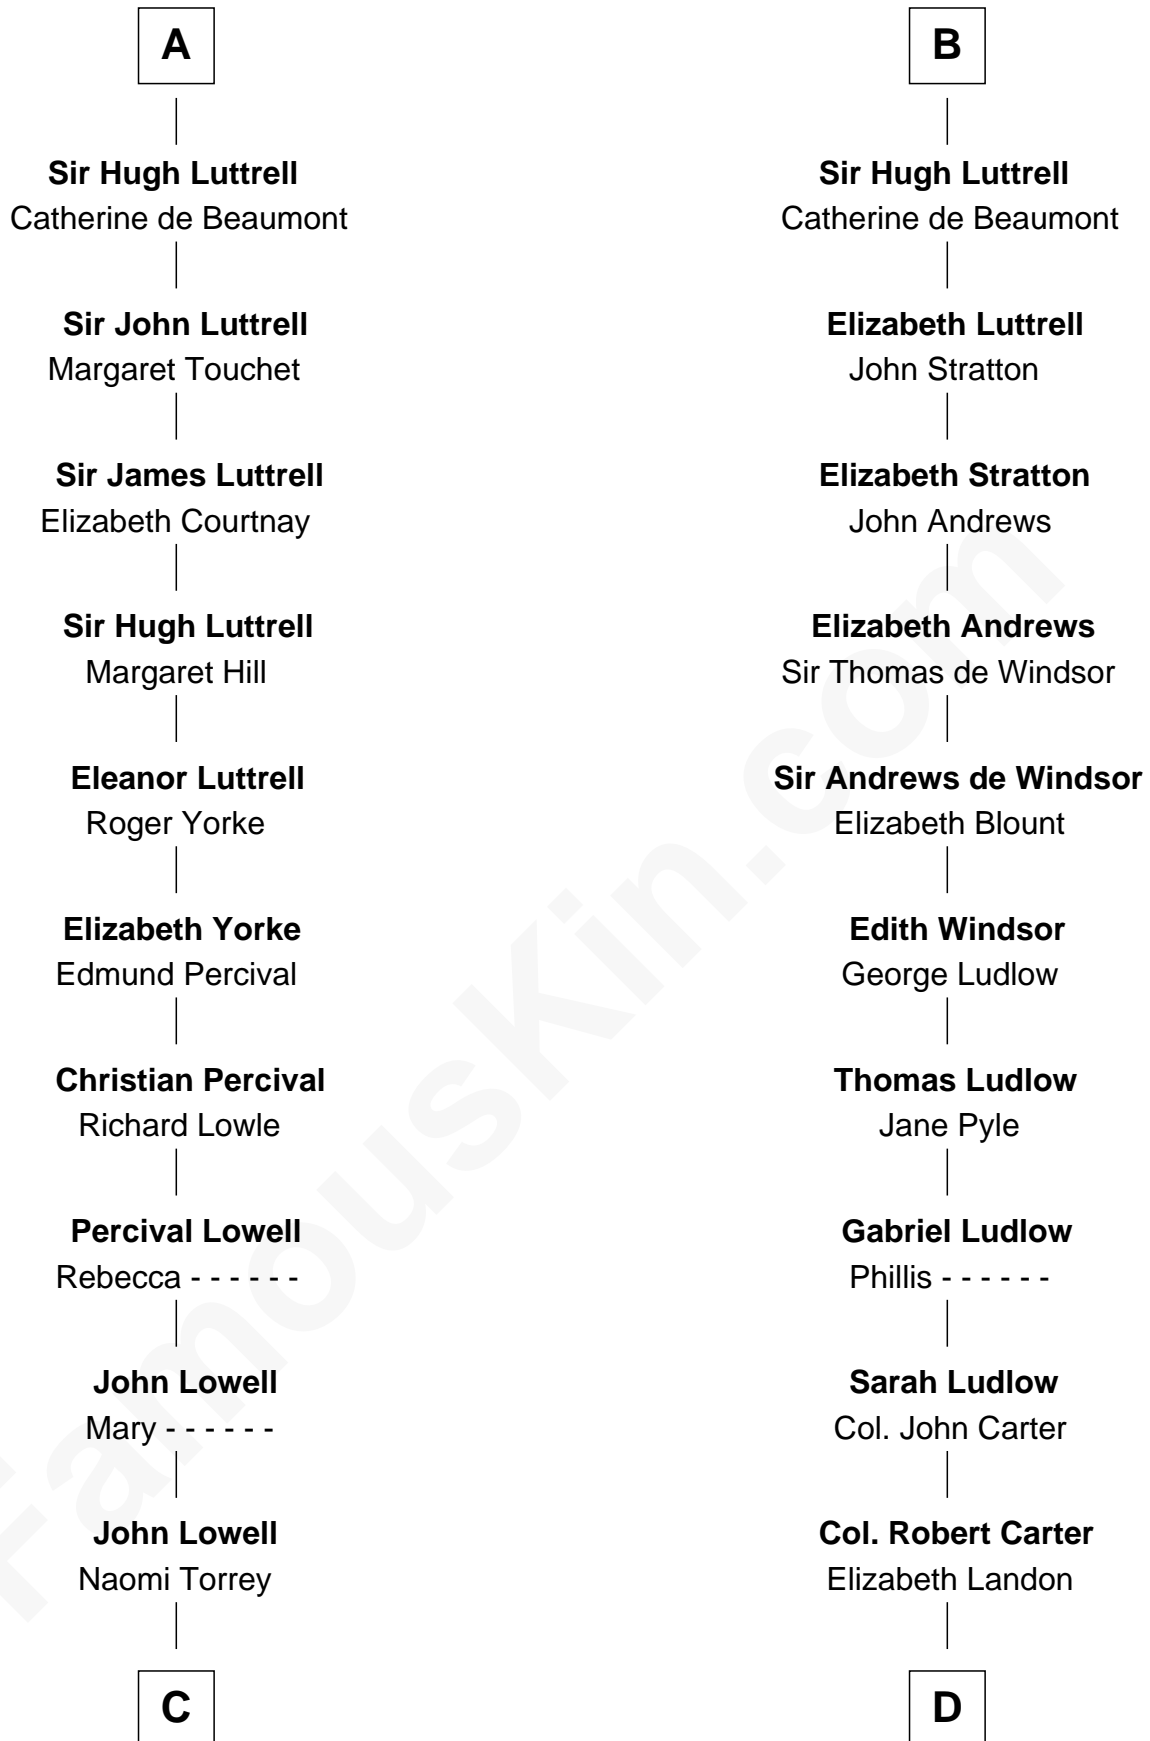

FamousKin.com Relationship Chart of

James Russell Lowell

American "Fireside" Poet

21st cousin of

Benjamin Harrison

23rd U.S. President

Sir Robert de Beaumont

Maud FitzReginald