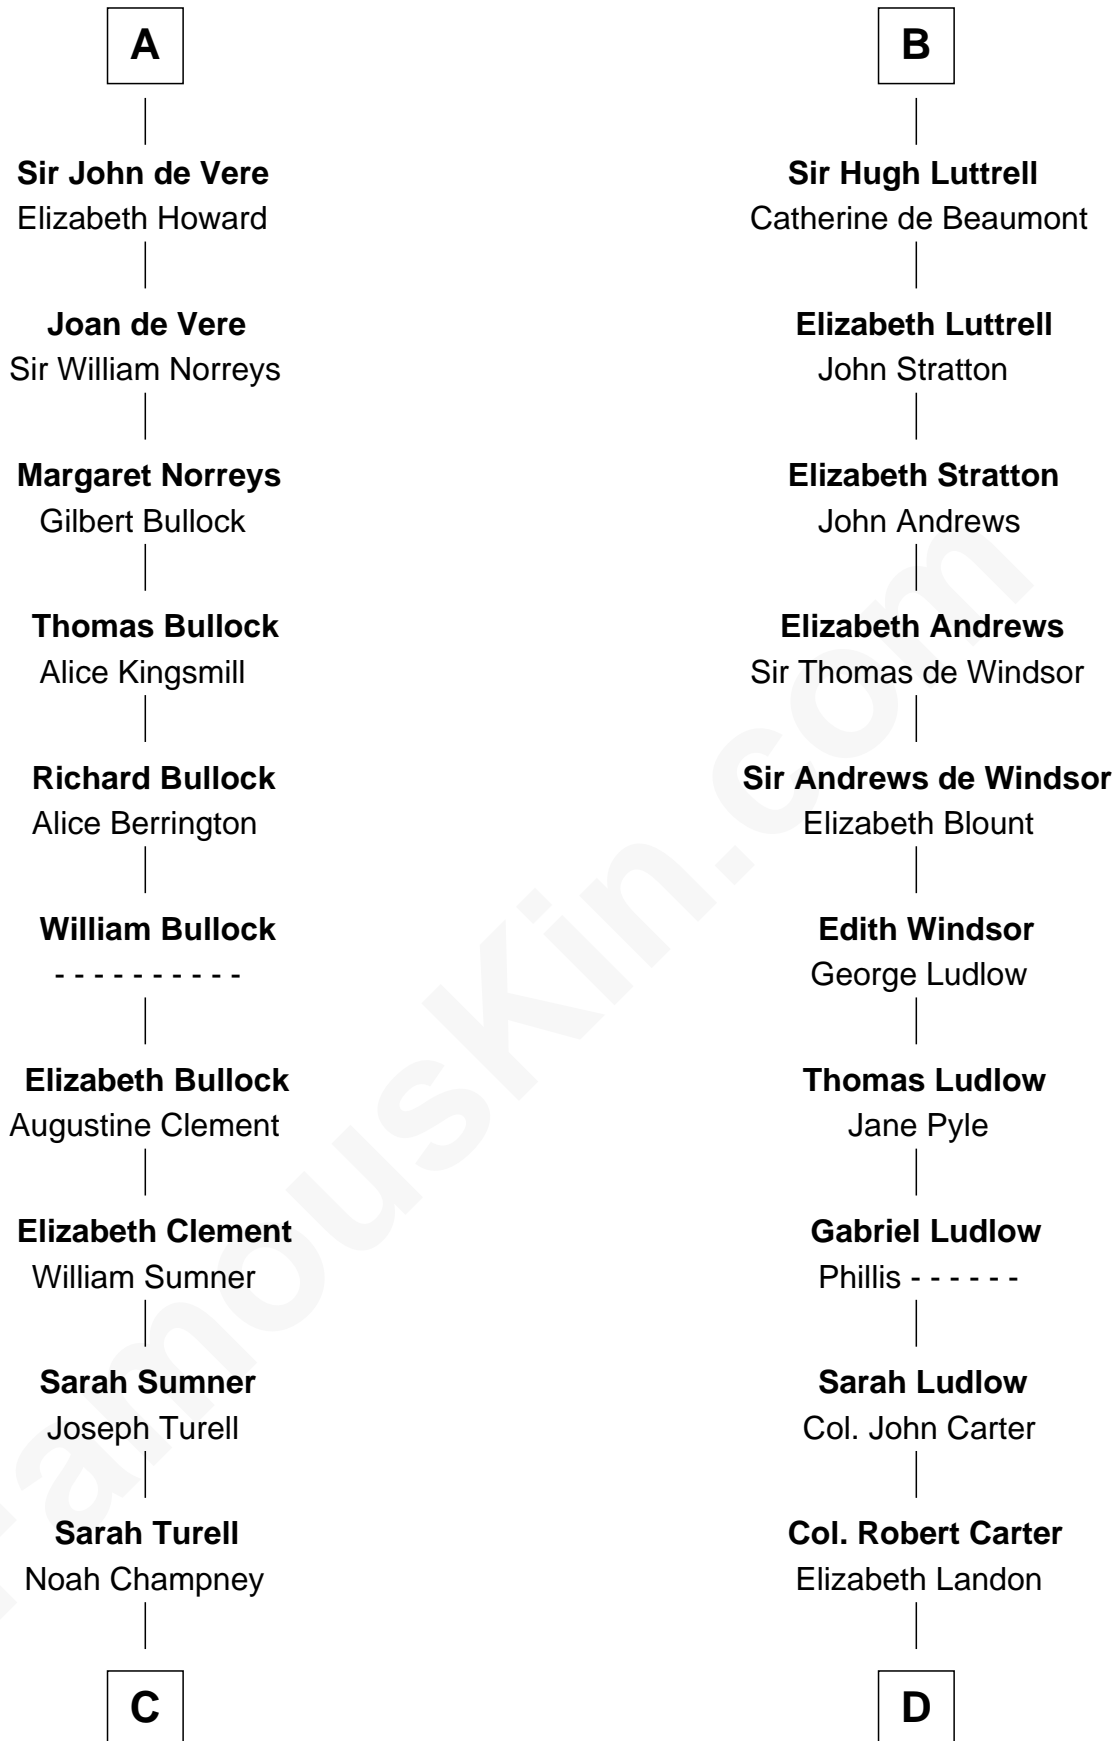

FamousKin.com
Relationship Chart of
James Russell Lowell
American "Fireside" Poet

20th cousin 1 time removed of
Benjamin Harrison
23rd U.S. President

C

Sarah Champney

Rev. John Lowell

John Lowell

Rebecca Russell