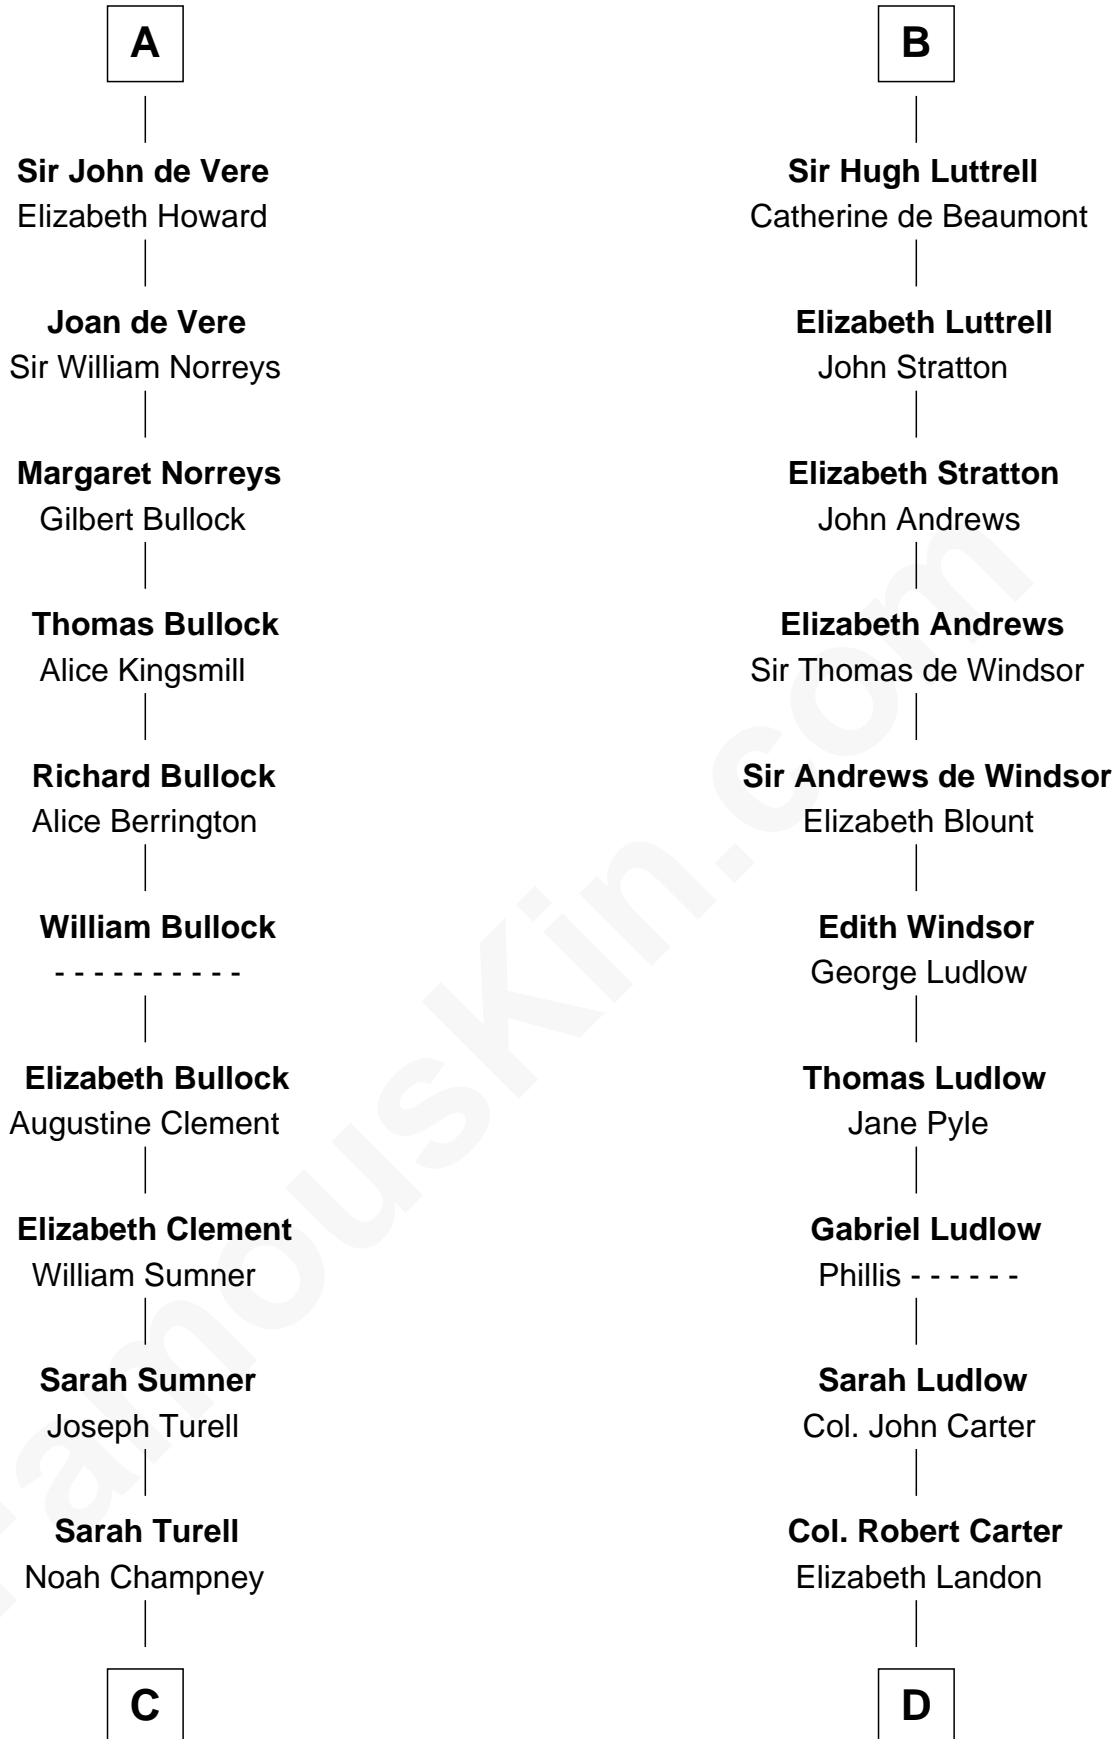

FamousKin.com
Relationship Chart of
James Russell Lowell
American "Fireside" Poet

20th cousin 1 time removed of
Benjamin Harrison
23rd U.S. President

C

Sarah Champney

Rev. John Lowell

John Lowell

Rebecca Russell