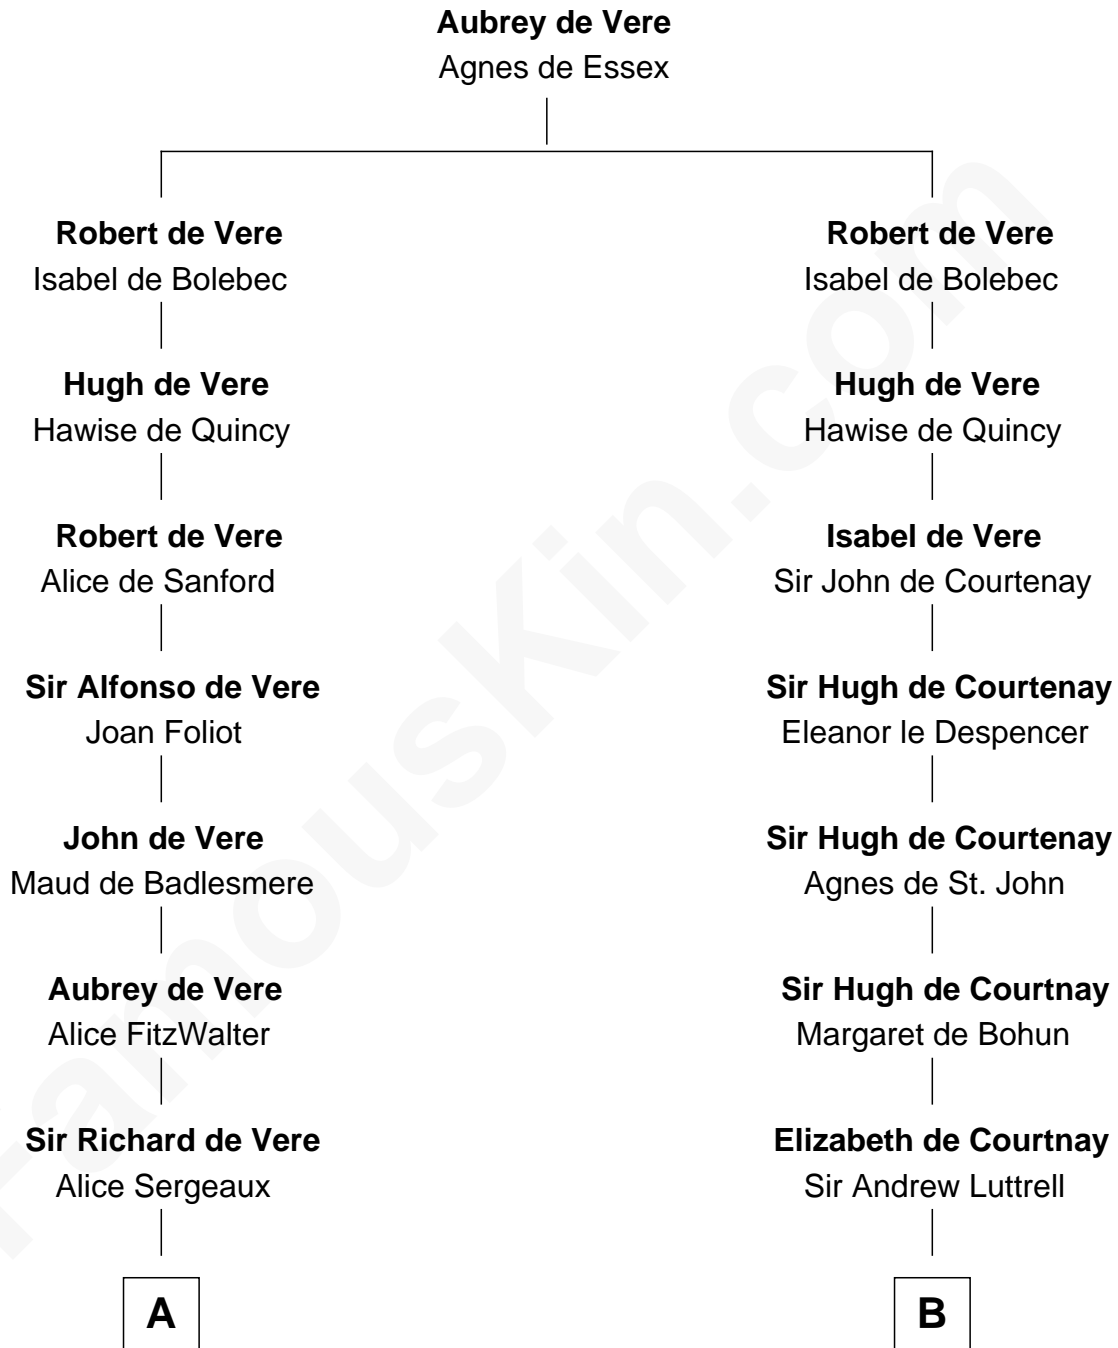

**FamousKin.com**  
**Relationship Chart of**  
**James Russell Lowell**  
*American "Fireside" Poet*

20th cousin 1 time removed of  
**Benjamin Harrison**  
*23rd U.S. President*

**C**

**Sarah Champney**

**Benjamin Harrison**

*23rd U.S. President*