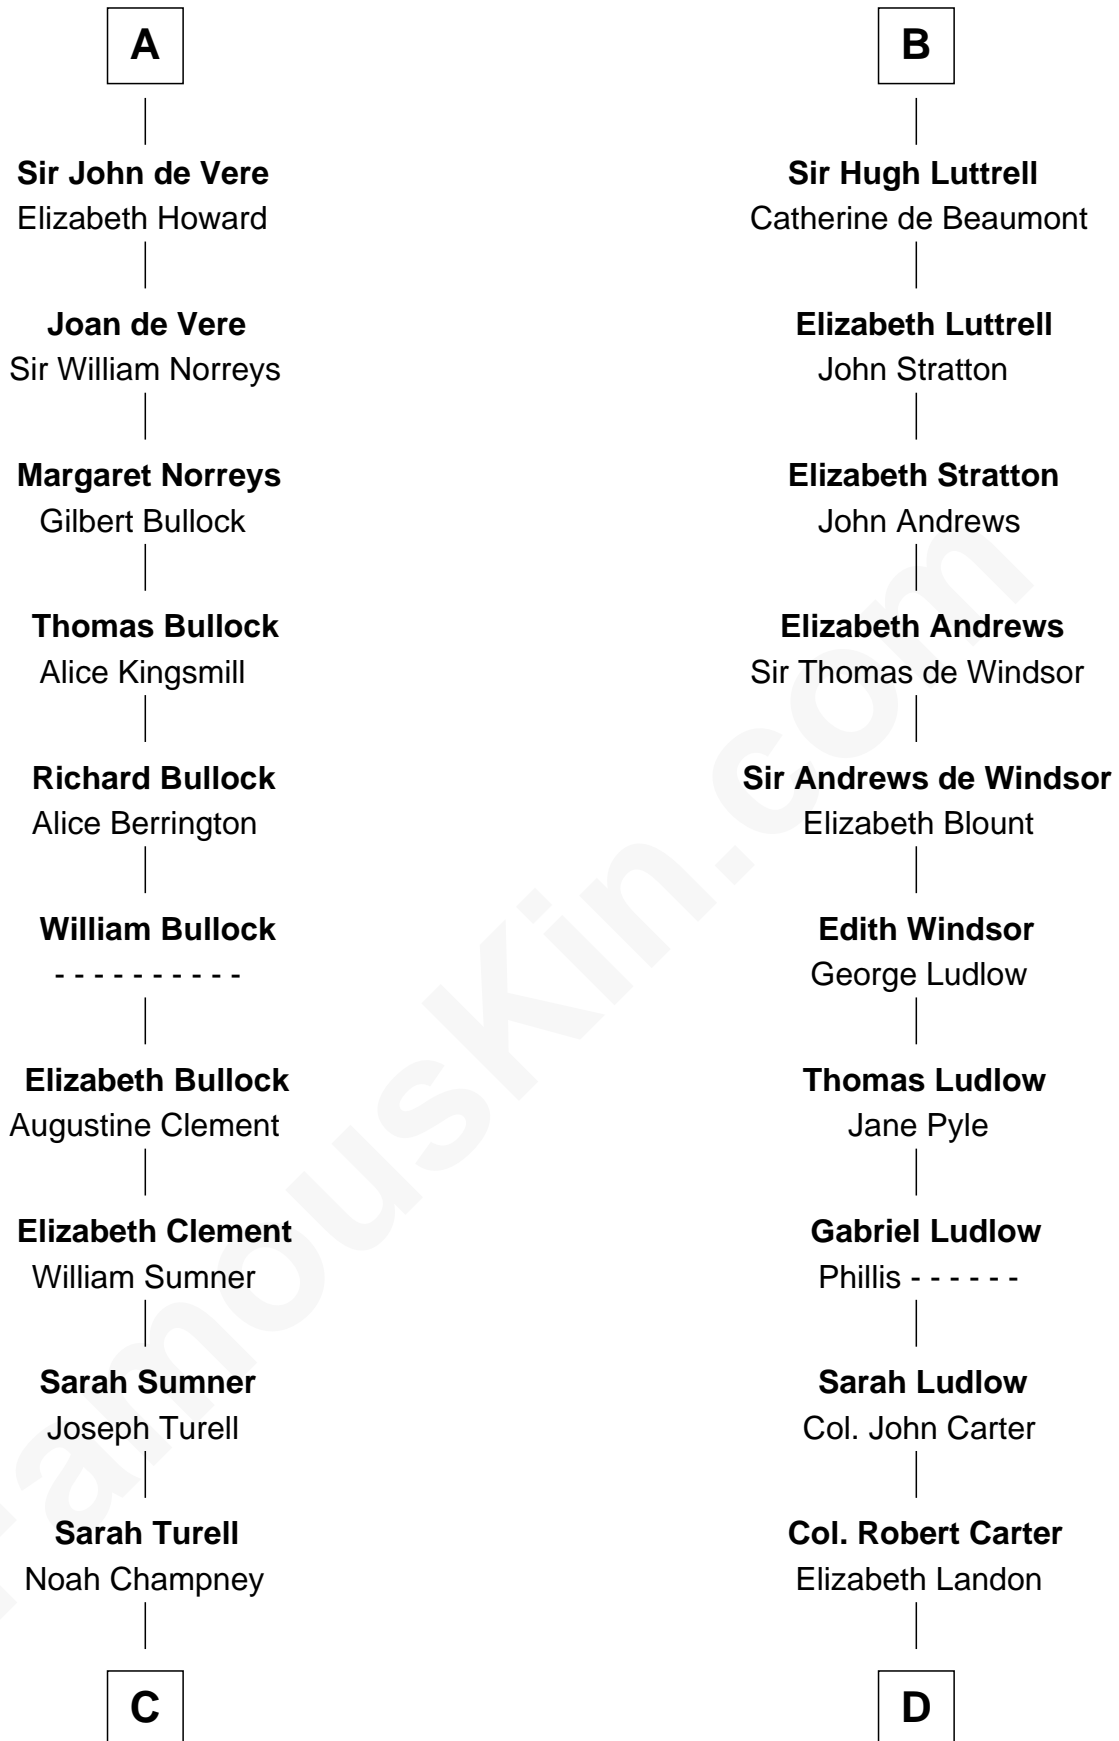

**FamousKin.com**  
**Relationship Chart of**  
**James Russell Lowell**  
*American "Fireside" Poet*

20th cousin 1 time removed of  
**Benjamin Harrison**  
*23rd U.S. President*

**C**

**Sarah Champney**