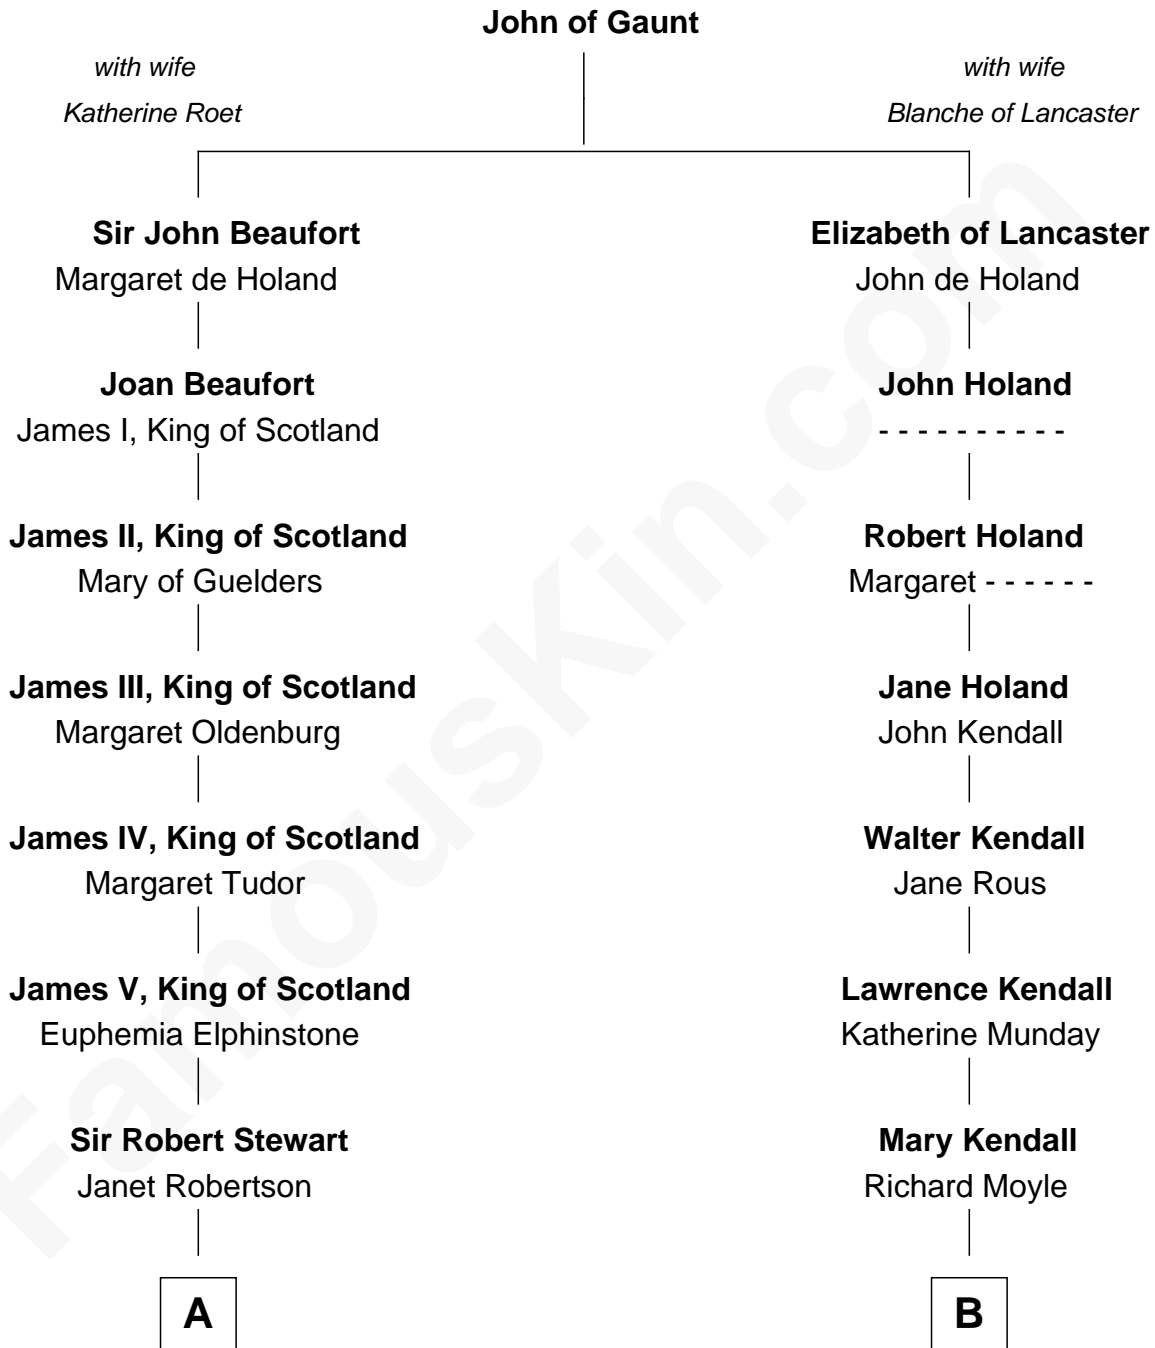

FamousKin.com
Relationship Chart of
James Russell Lowell
American "Fireside" Poet

16th cousin 4 times removed of

Ed Helms
TV and Movie Actor

C

Inez Emeline Wright
George Pullen Jackson

Frances Helen Jackson
Fitzgerald Sale Parker